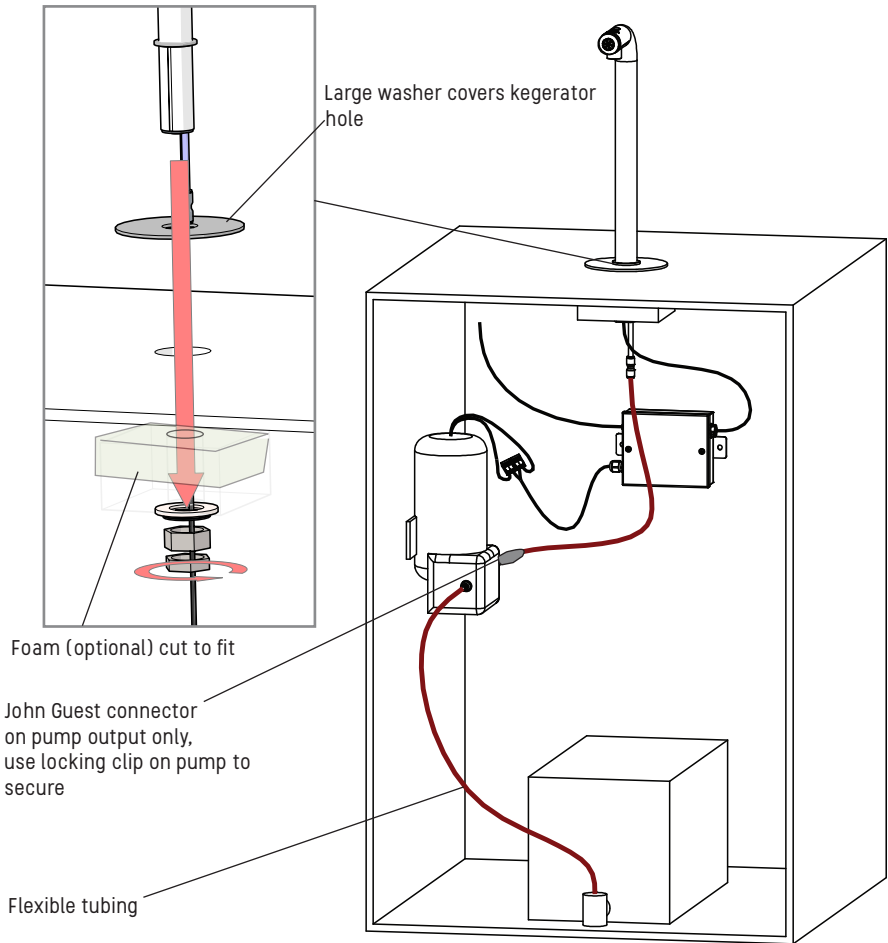

Installation

For Kegeerator