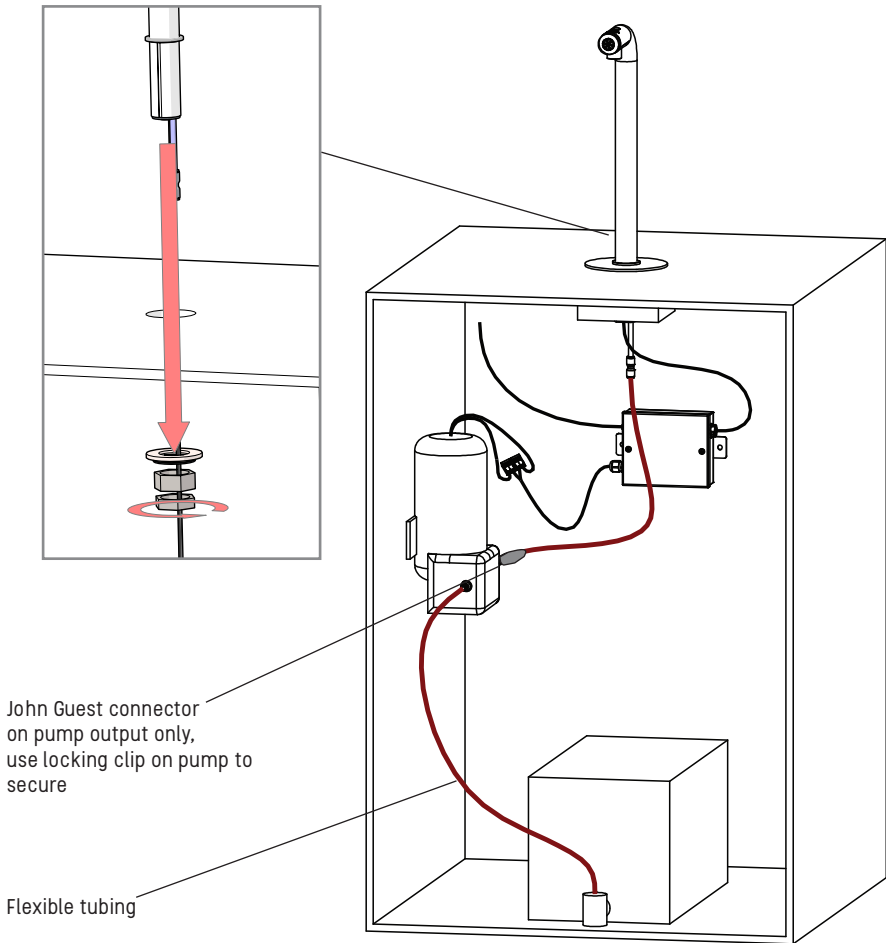

Installation

For Standard Bench