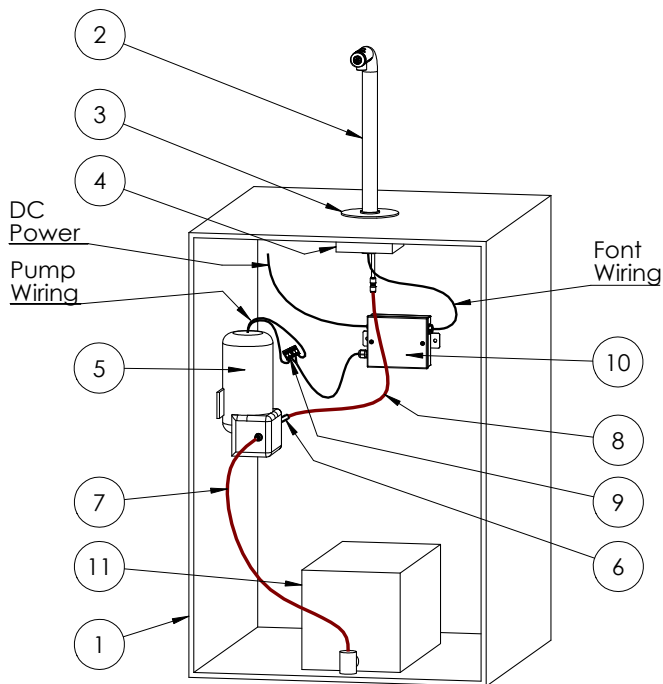

# Font to Beverage Pump

ITEM NO	PART NO.	DESCRIPTION	QTY
1	--	Kegerator	1
2	1000857	Font Hands Free Marco 305mm	1
	1000859	Una Font	1
3	1402397	Washer POUR'D RTD	1
4	1700325	Spacer Foam POUR'D RTD	1
5	1501549	Pump Xylem 24V DC	1
6	1400942	Connector LFP to 1/4" (John Guest)	2
7	1800521	Hose 3/8" ID PVC clear	1m
8	1800637	Hose LDPE 1/4"	1m
9	1502013	Terminal Block 2Pos Pluggable	2
10	--	Font to Beverage Control Box	1
11	--	Beverage in Box	1