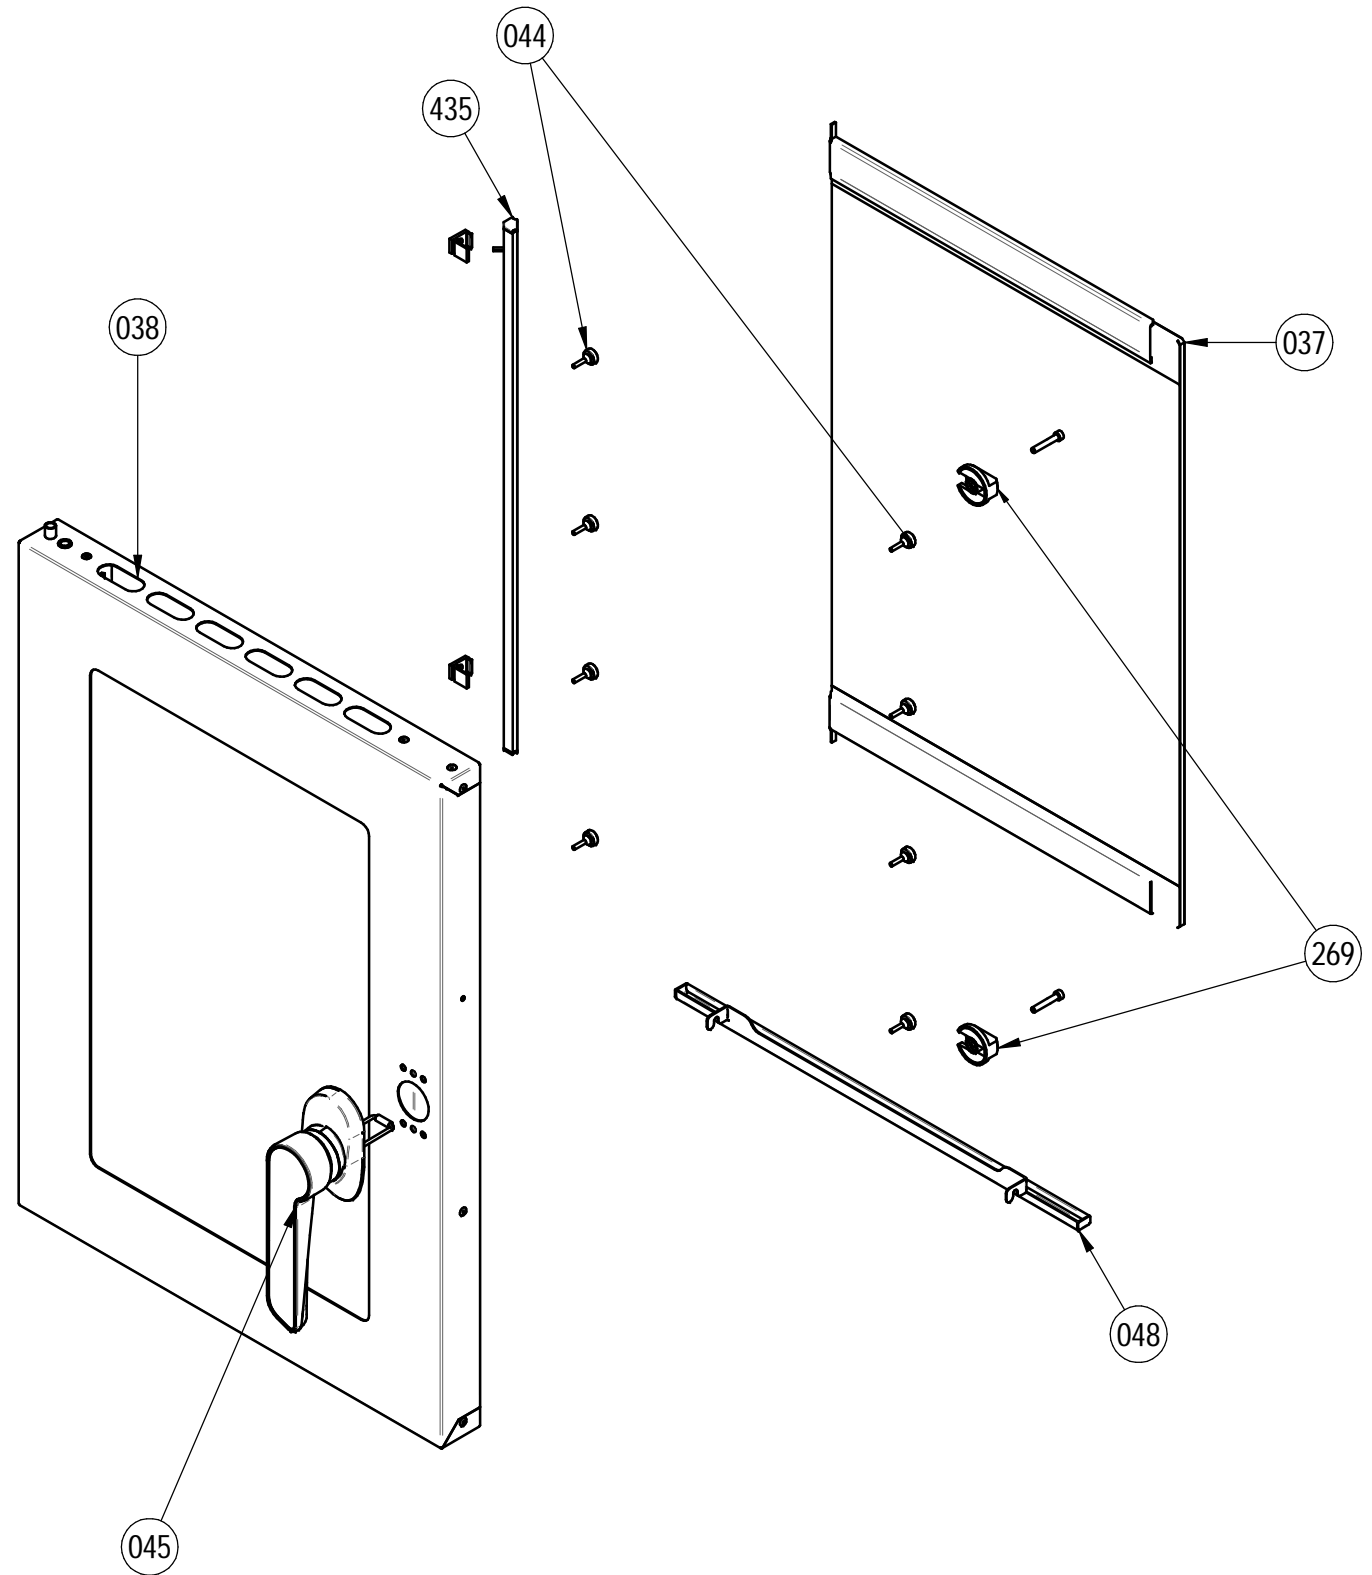

SPARE PART No	CODE	DESCRIPTION	Q.TY
038	85AVE00091*	EXTERNAL GLASS LEFT ASS. R10	1
037	85AVI00017	INTERNAL GLASS ASSY R10	1
045	60MAG00031	SQUERO HANDLE	1
044	040TAP00015	RUBBER SPACER FOR INTERNAL GLASS	8
269	040MAN00010	INTERNAL GLASS BLOCKING KNOB	2
048	10VAS00099	DOOR DRIP TRAY RIALTO	1
435	020LED0002	LED LIGHT PT 4T CR380OP4 L=565mm	1