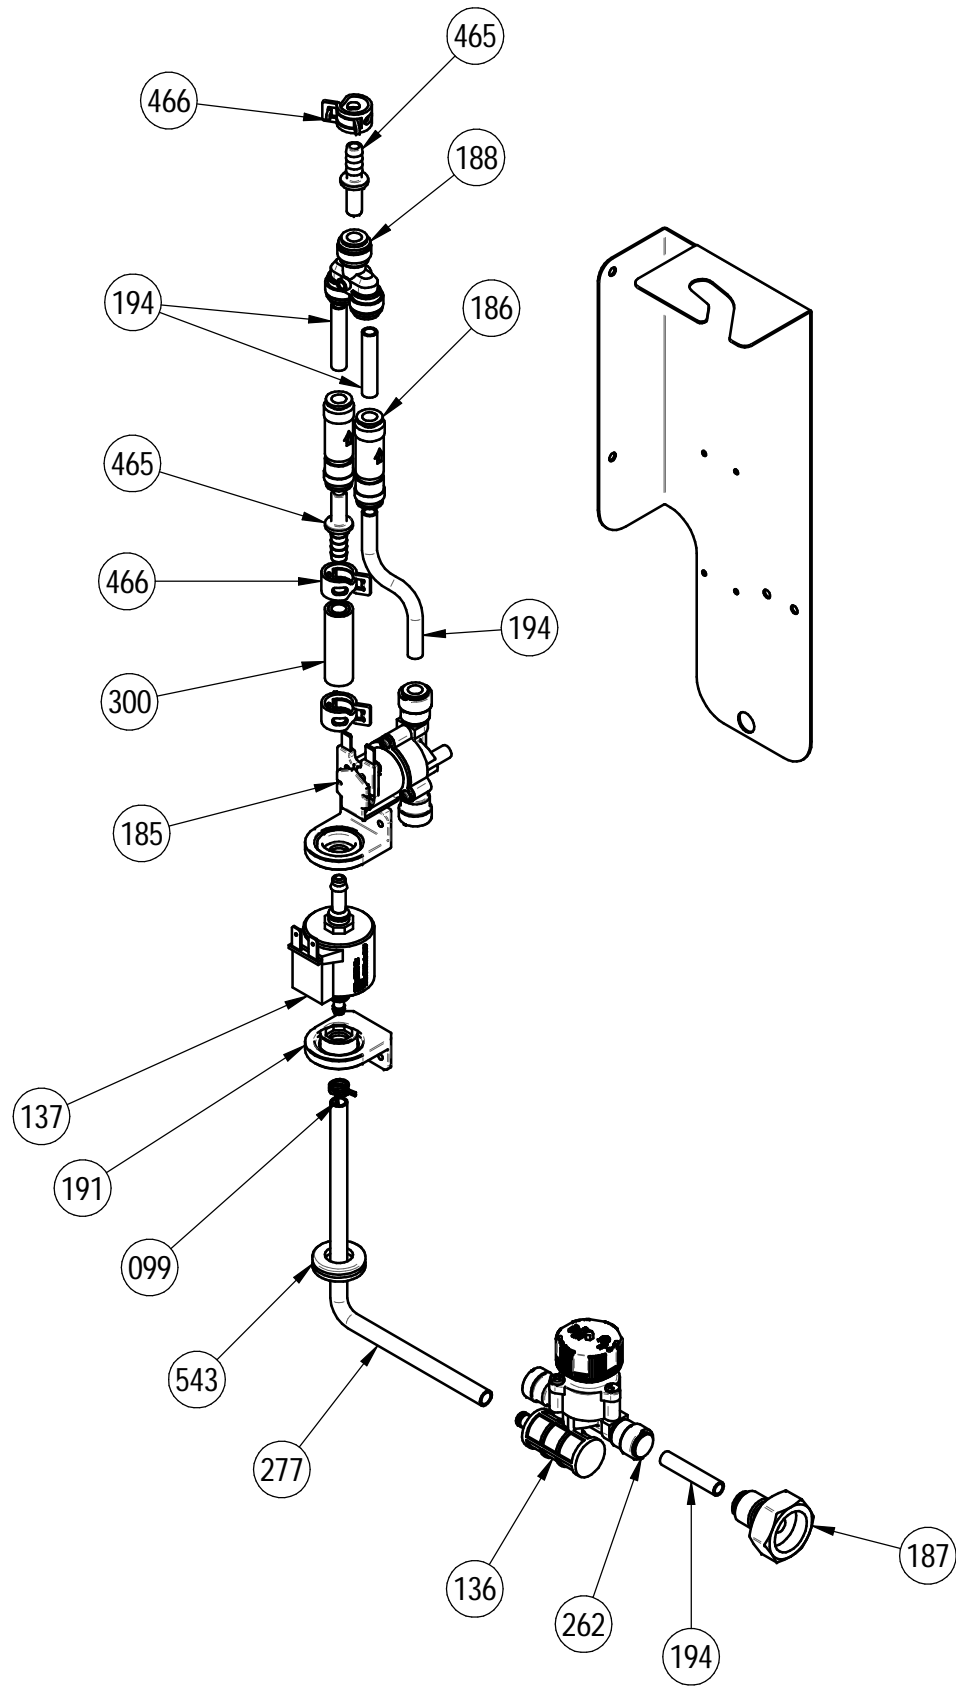

SPARE PART No	CODE	DESCRIPTION	Q.TY
099	040FSC005	BAND SPRING DN 10,1	1
136	40FIL00004	DETERGENT FILTER	1
185	020ELE0004	SELF CLEAN SOLENOID VALVE	1
186	040RAC00005	CHECK VALVE IN/OUT JG 8mm 5/16SCV	2
187	040RAC00006	JG8-3/4G JOINT	1
188	040RAC00003	Y JOINT 5/16	1
191	50PAR00020	DETERGENT PUMP SILENT BLOCK	2
194	30TUBP80007	PLASTIC PIPE 8X6	0,3m
195	20PMP00006	DETERGENT PUMP	1
262	040FIL002	WATER FILTER	1
277	30TUBPVC003	PLASTIC WATER PIPE PVC 6X9	2m
300	30TBG00004	HT DETERGENTE PIPE 8X15 BLUE	0.05m
465	40RAC00034	PIPE HOSE 8-8	2
466	40FSC00010	STEEL SPRING TIE DIA 15	3
543	040PPC00010	WALL PASSTHROUGH MEMBRANE DIA 21	1