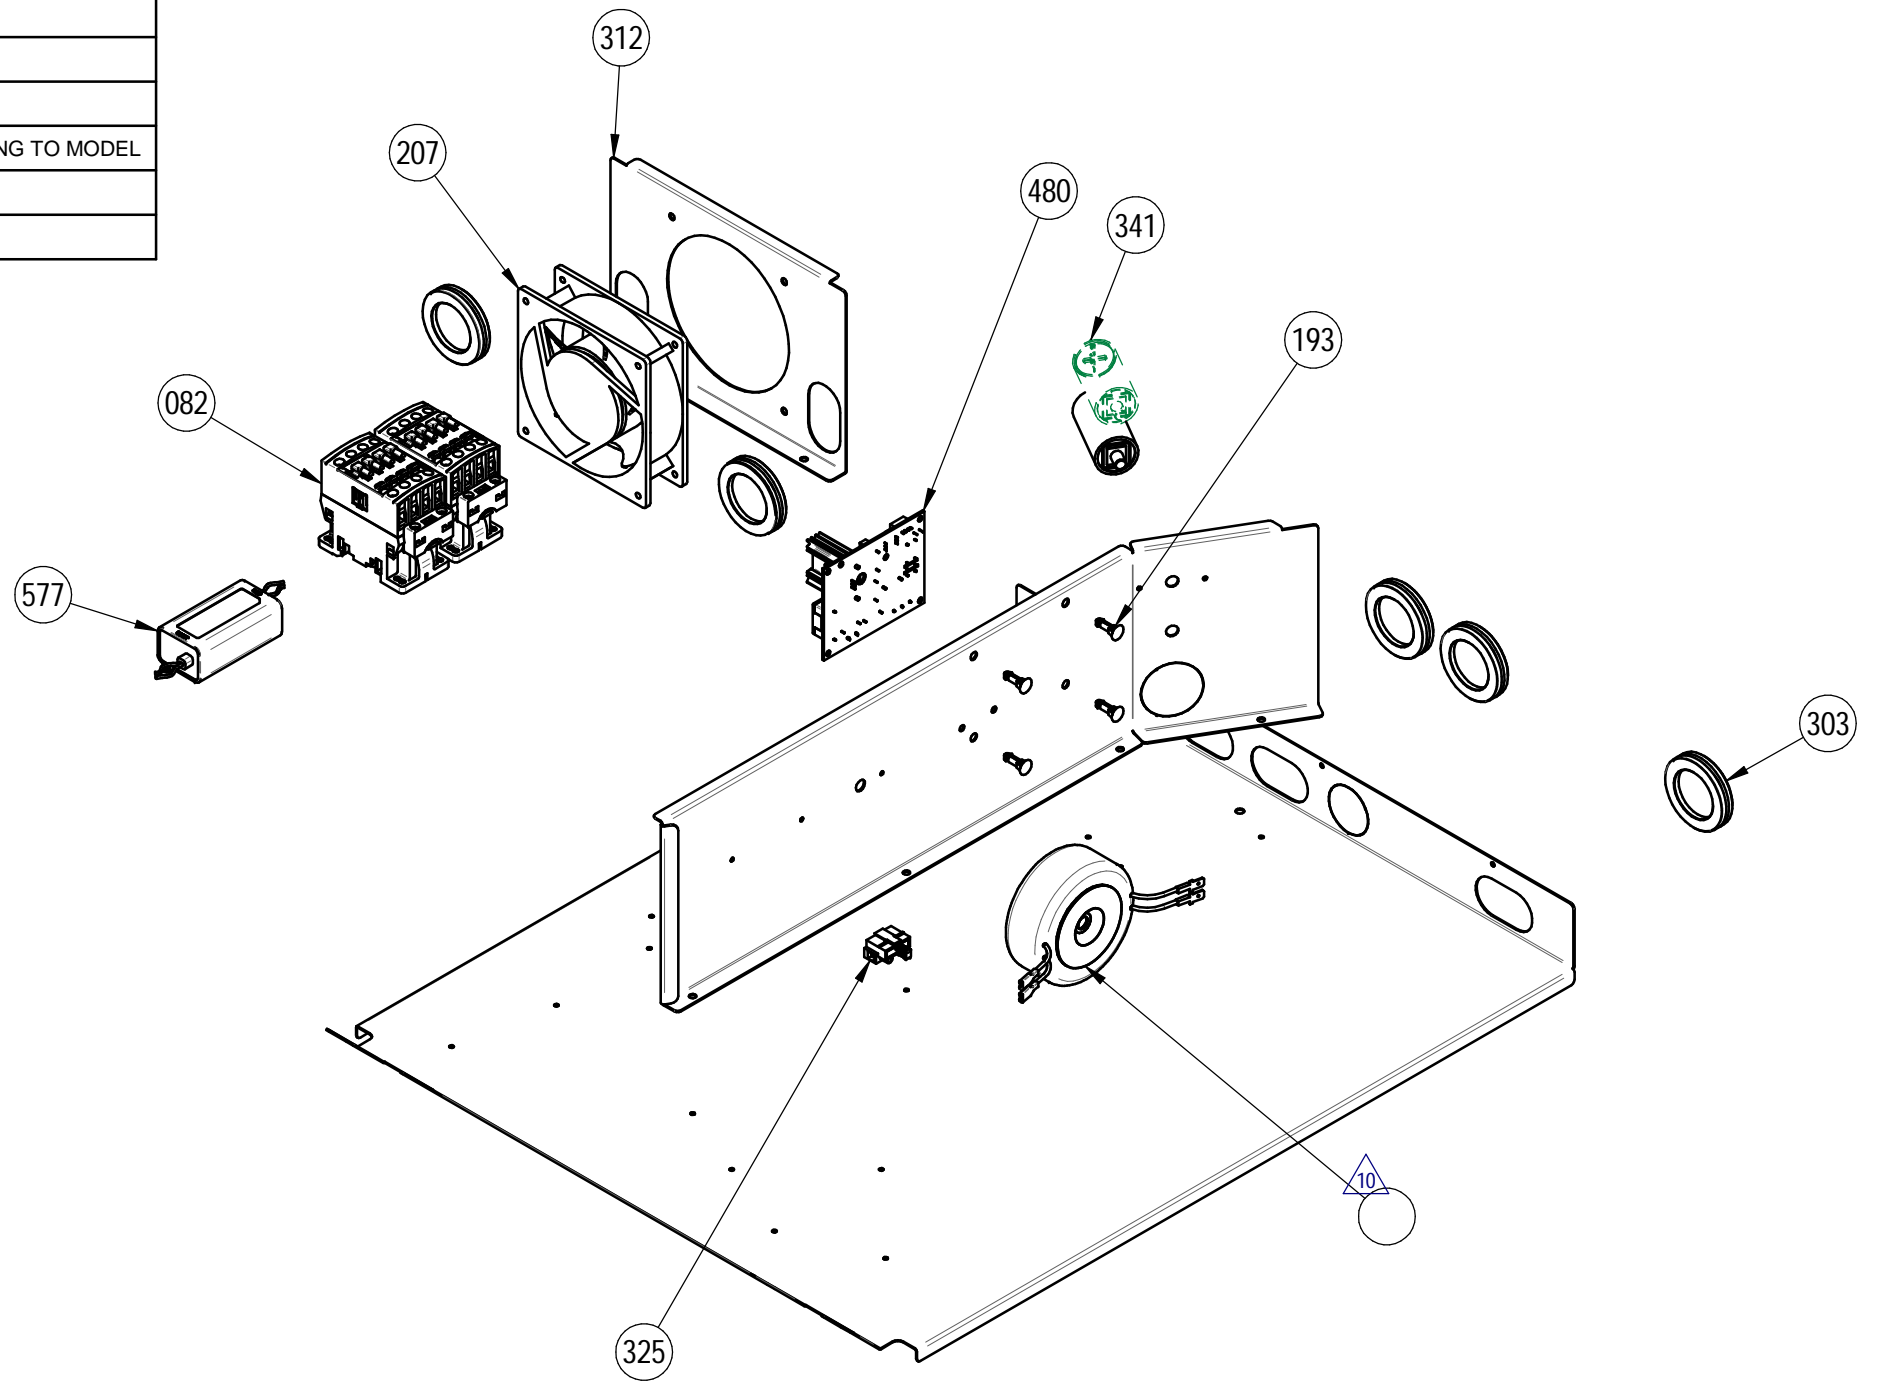

SPARE PART No	CODE	DESCRIPTION	Q.TY	NOTE
082	020TEL0003	BRAKER 4POLES 230V 25A	2	
193	040DIS00002	ELECTRONIC BOARD SPACER	4	
205	85KIT00088	KIT FOR TOROIDAL TRANSFORMER 20TRS00009	1	
207	020MOT0009	AXIAL MOTOR	1	
303	040PPC00007	CABLE GLAND WITH MEMBRANE Ø37	5	
312	10SUP00058	AXIAL FAN SUPPORT RIALTO	1	
325	20PUL00012	FUSE RACK	1	
341	020CND00001	CAPACITOR 6,3 µf	**	ACCORDING TO MODEL
480	20SCH00088	PHASE CUT RSFAN700	1	
577	20ALM00004	POWER SUPPLIER 220-120V 24V 50/60HZ UL	1