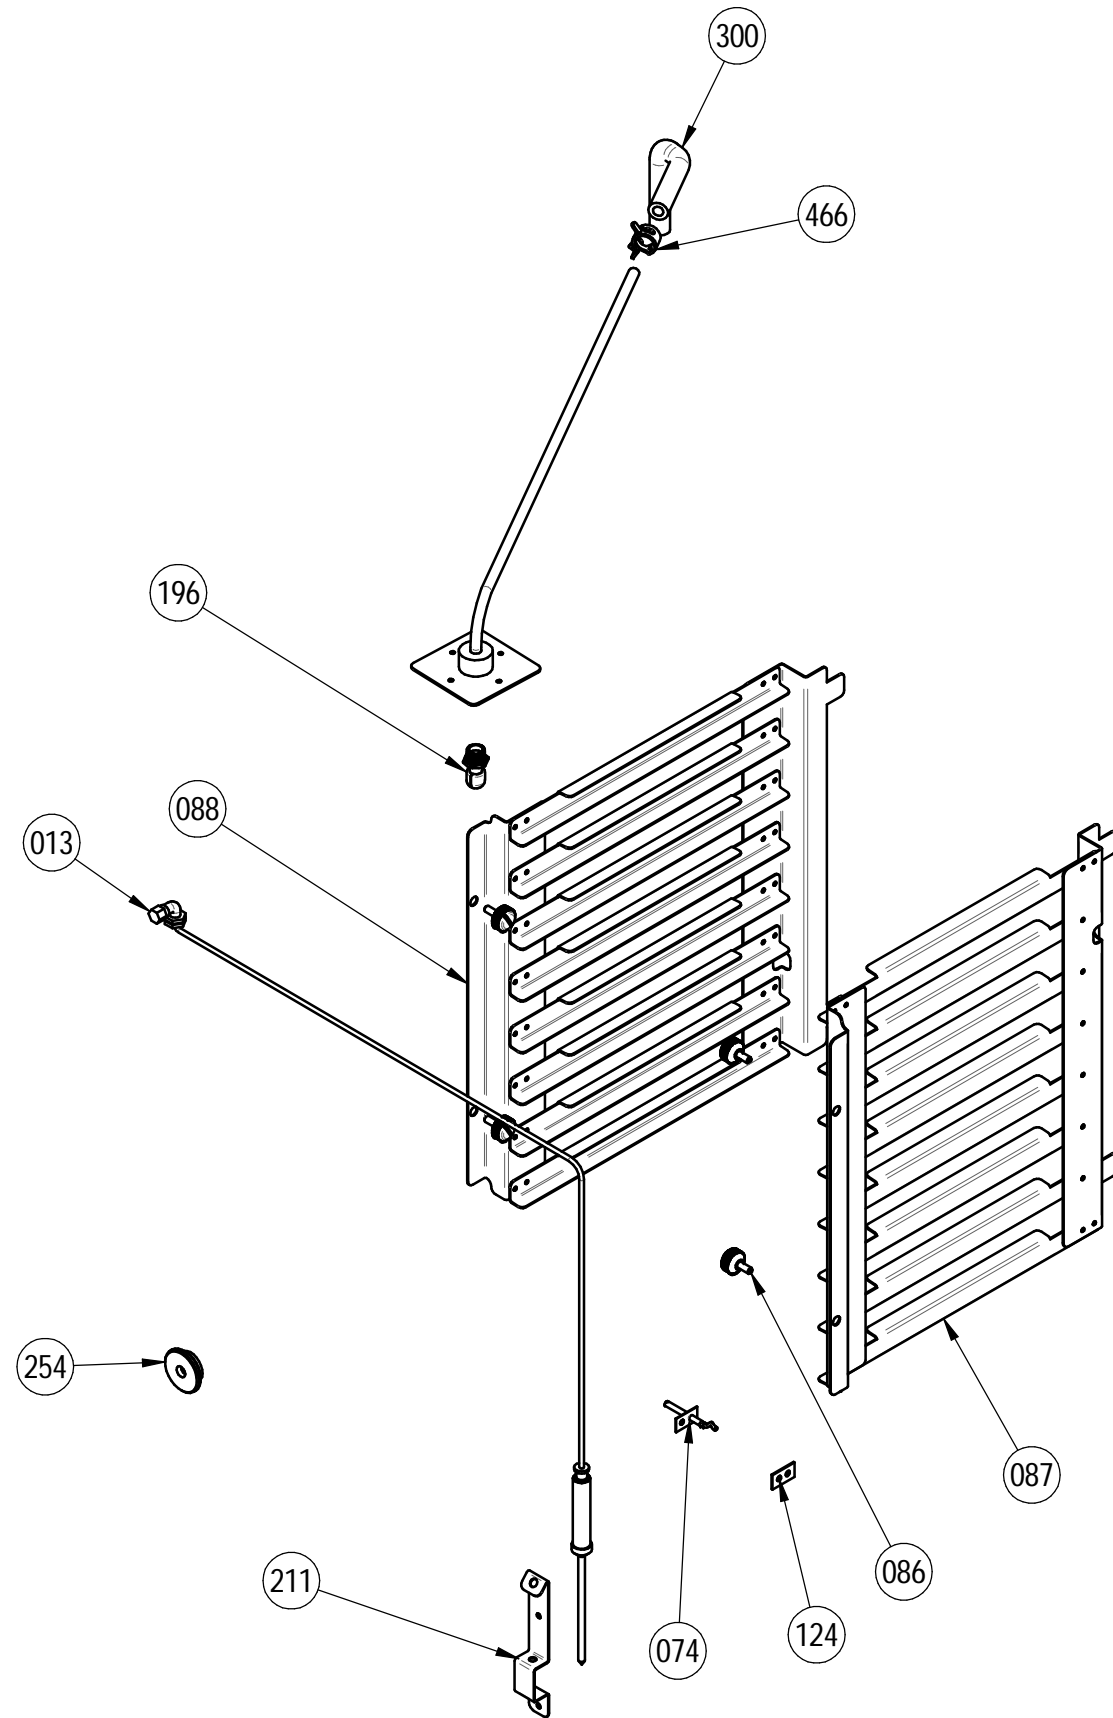

SPARE PART No	CODE	DESCRIPTION	Q.TY	NOTE
082	020TEL0003	BRAKER 4POLES 230V 25A	2	
193	040DIS00002	ELECTRONIC BOARD SPACER	4	
205	85KIT00088	KIT FOR TOROIDAL TRANSFORMER 20TRS00009	1	
207	020MOT0009	AXIAL MOTOR	1	
303	040PPC00007	CABLE GLAND WITH MEMBRANE Ø37	5	
312	10SUP00058	AXIAL FAN SUPPORT RIALTO	1	
325	20PUL00012	FUSE RACK	1	
341	020CND00001	CAPACITOR 6,3 µf	**	ACCORDING TO MODEL
480	20SCH00088	PHASE CUT RSFAN700	1	
577	20ALM00004	POWER SUPPLIER 220-120V 24V 50/60HZ UL	1	

SPARE PART No	CODE	DESCRIPTION	Q.TY
038	85AVE00091*	EXTERNAL GLASS LEFT ASS. R10	1
037	85AVI00017	INTERNAL GLASS ASSY R10	1
045	60MAG00031	SQUERO HANDLE	1
044	040TAP00015	RUBBER SPACER FOR INTERNAL GLASS	8
269	040MAN00010	INTERNAL GLASS BLOCKING KNOB	2
048	10VAS00099	DOOR DRIP TRAY RIALTO	1
435	020LED0002	LED LIGHT PT 4T CR380OP4 L=565mm	1

SPARE PART No	CODE	DESCRIPTION	Q.TY
099	040FSC005	BAND SPRING DN 10,1	1
136	40FIL00004	DETERGENT FILTER	1
185	020ELE0004	SELF CLEAN SOLENOID VALVE	1
186	040RAC00005	CHECK VALVE IN/OUT JG 8mm 5/16SCV	2
187	040RAC00006	JG8-3/4G JOINT	1
188	040RAC00003	Y JOINT 5/16	1
191	50PAR00020	DETERGENT PUMP SILENT BLOCK	2
194	30TUBP80007	PLASTIC PIPE 8X6	0,3m
195	20PMP00006	DETERGENT PUMP	1
262	040FIL002	WATER FILTER	1
277	30TUBPVC003	PLASTIC WATER PIPE PVC 6X9	2m
300	30TBG00004	HT DETERGENTE PIPE 8X15 BLUE	0.05m
465	40RAC00034	PIPE HOSE 8-8	2
466	40FSC00010	STEEL SPRING TIE DIA 15	3
543	040PPC00010	WALL PASSTHROUGH MEMBRANE DIA 21	1