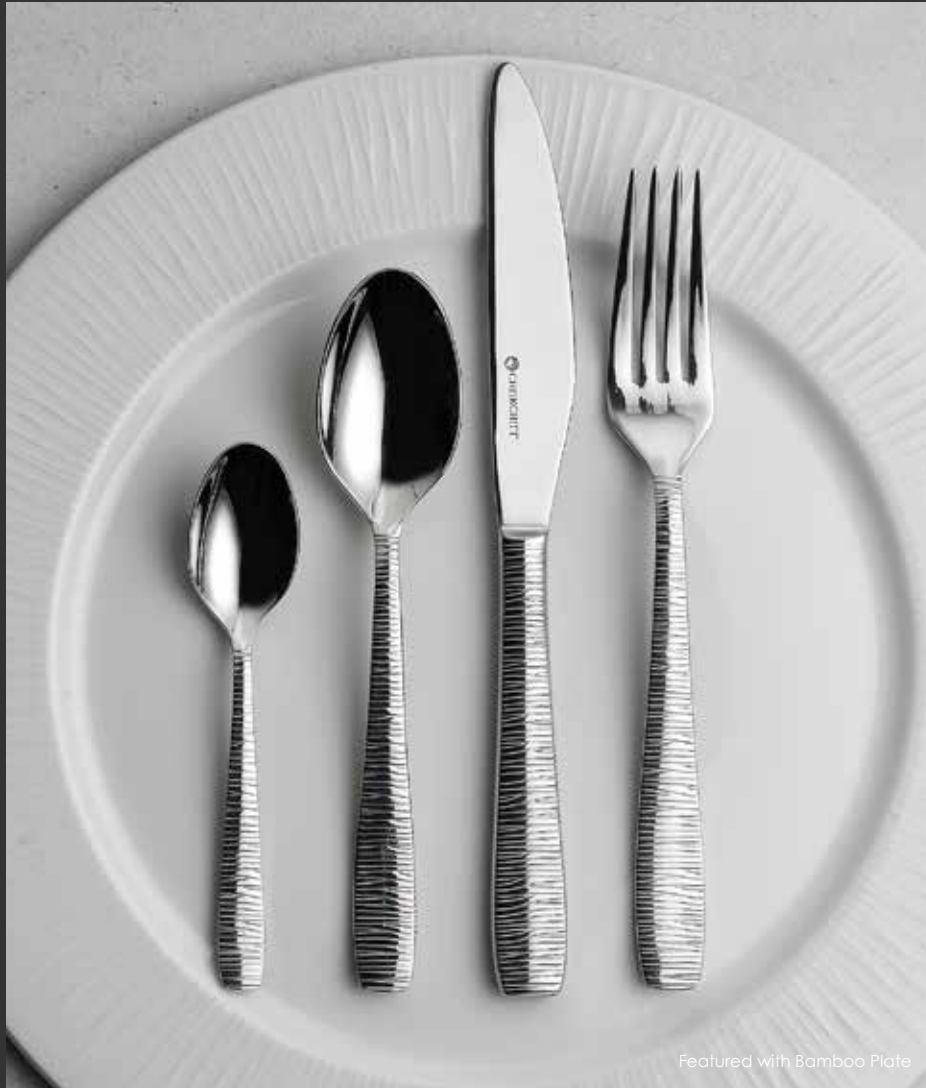

# Bamboo

Styled on the Cooper shape, Bamboo is a statement design featuring a fine linear embossment. Inspired by nature and the Churchill Bamboo tableware, Bamboo cutlery is modern, delicate and suitable for both formal and casual dining settings.