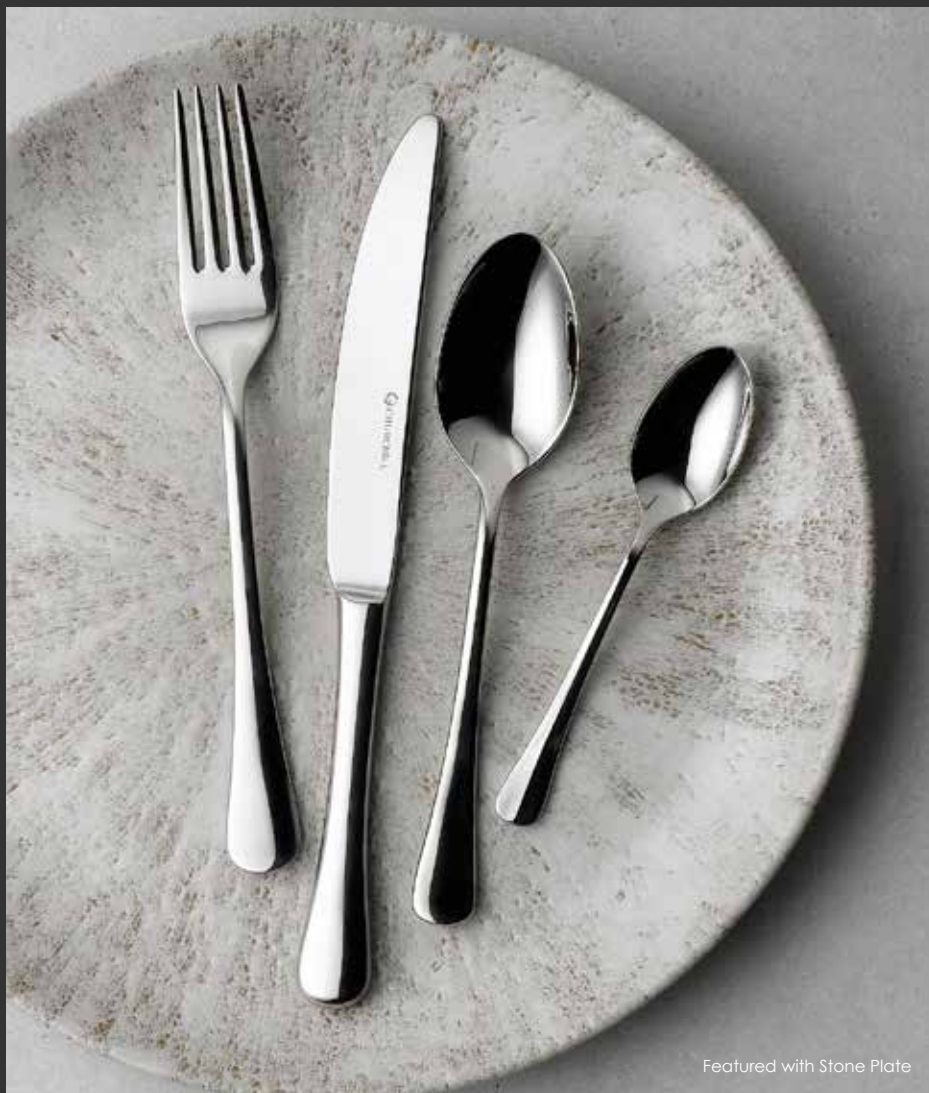

CHURCHILL

Tanner

Soft and simplistic Tanner cutlery shapes are stylish and ergonomically designed for comfort when holding. The contemporary and versatile design is ideal for both casual or premium dining, enhancing the dining experience and complementing the Churchill ceramics portfolio.

Featured with Stone Plate

18/10
Stainless Steel