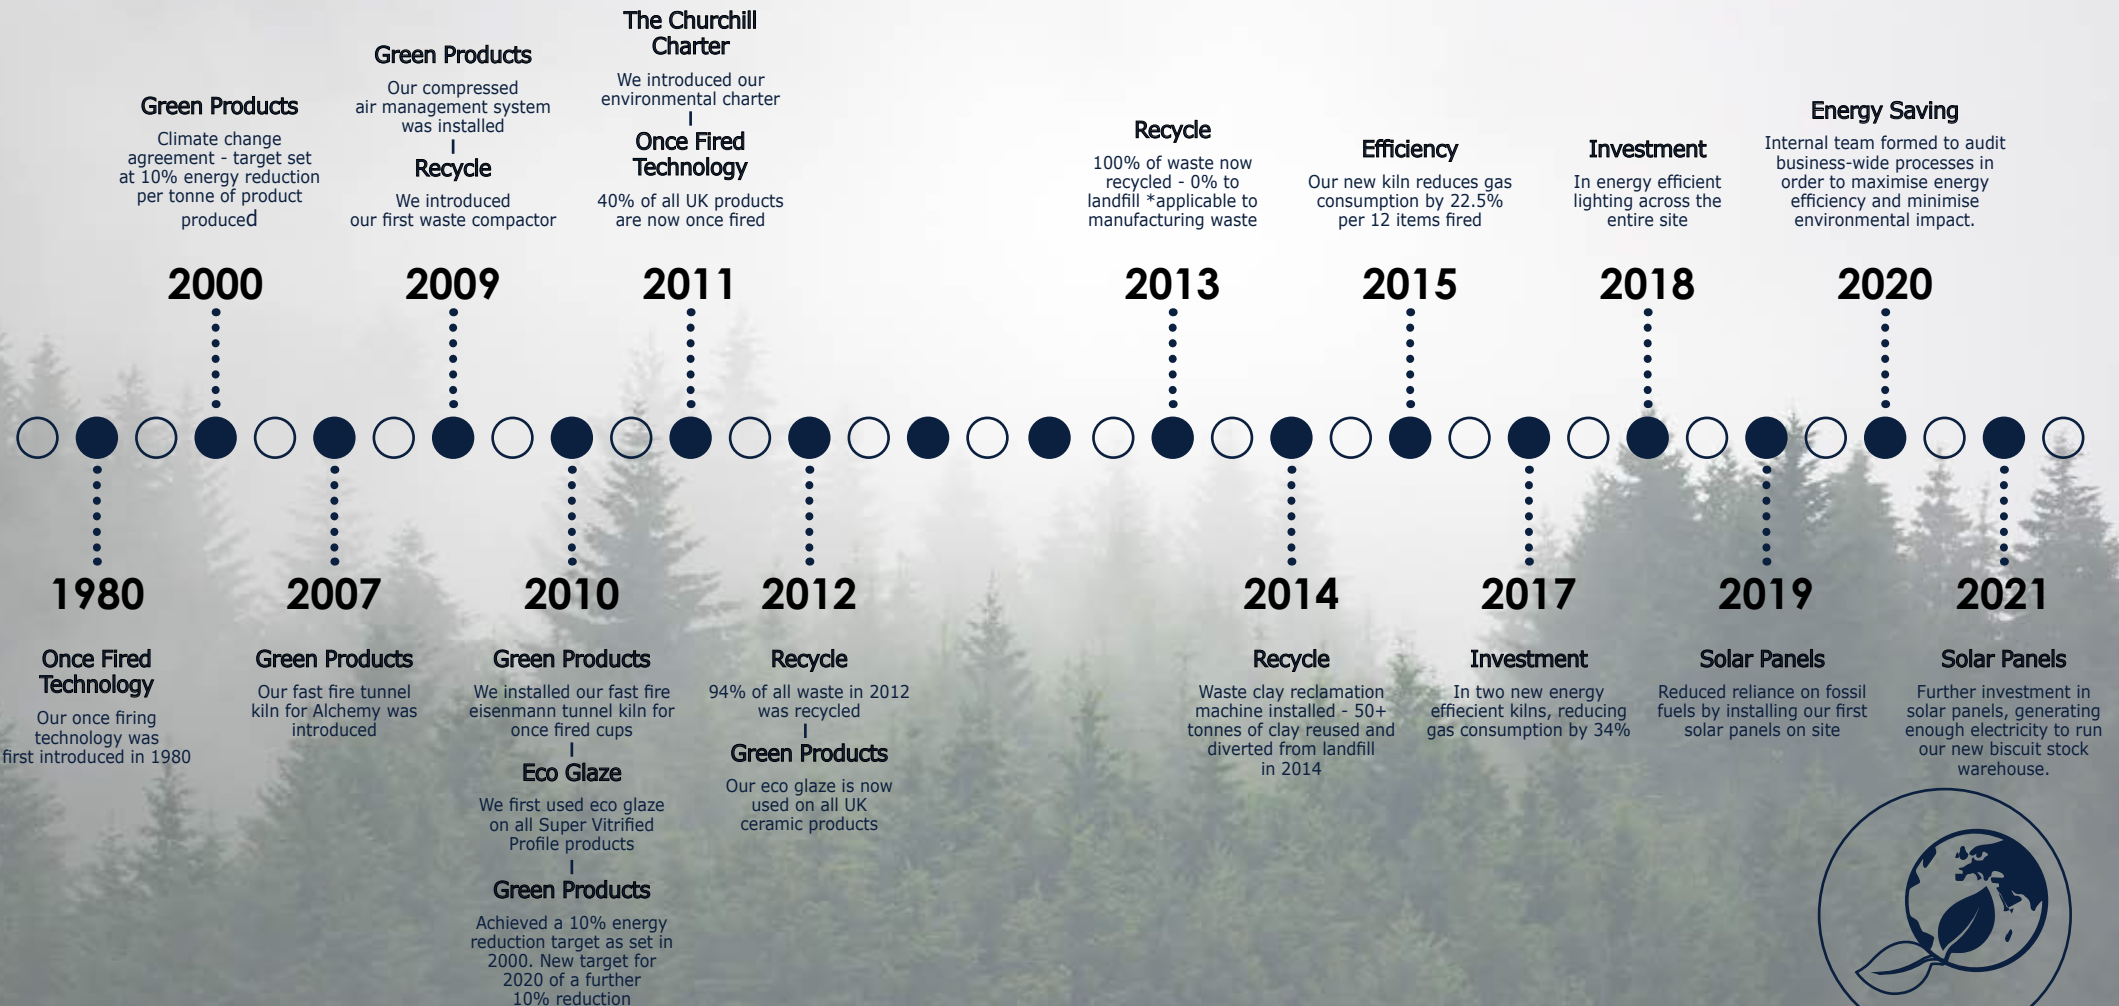

CHURCHILL®

Our Environment

the steps to a more sustainable future

We give extensive consideration to the impact on the environment throughout our production processes and ensure that the best environmental option is always adopted.