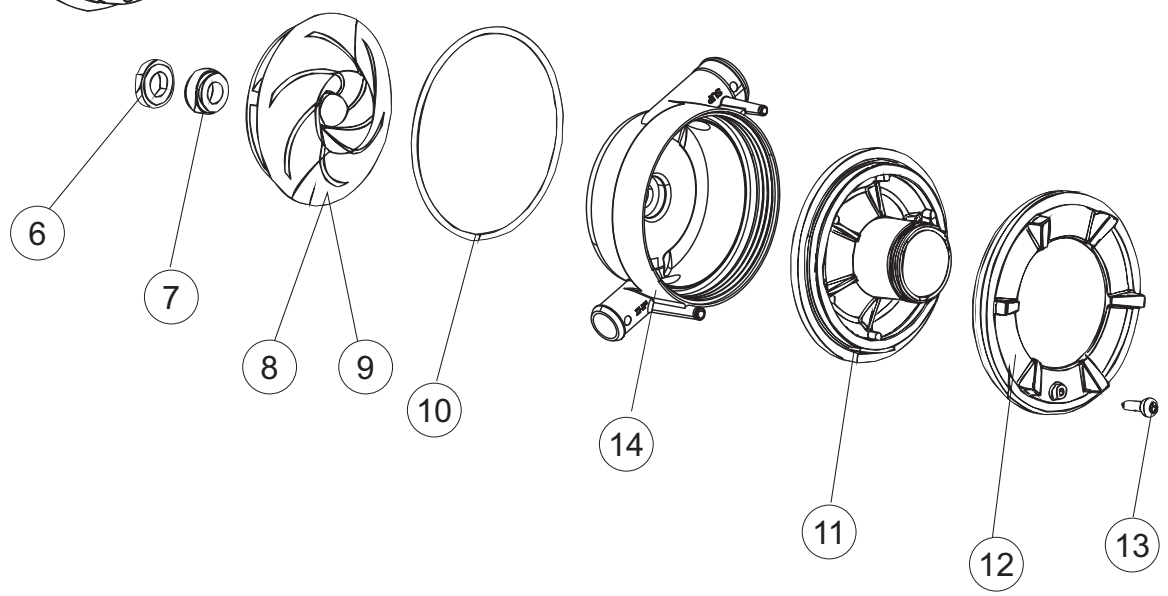

(*) Recommended spare part.

Page	Spare part position	Spare part code no.	Old code number	Description	U.m.	Price euro
1	1	004368		COVER	N	
1	2	022171		BACK PANEL	N	
1	3	035113		SUPPORT BRACKET	N	
1	4	437081		DOOR GASKET 50/505	N	
1	5	994012		DOOR LOCK FOR DISHWASHERS	N	
1	6	417041		DOOR CLOSING CONTACT BETA 50 (S6198)	N	
1	7	307003		NUT OF TOP DOOR-STOP BAR	N	
1	8	029838		DOOR	N	
1	9	325066		DOOR CLOSURE STAKE FOR GLASSWASHERS	N	
1	10	311032		DOOR BRACKET	N	
1	11	325036		PIVOT	N	
1	12	304021		DOOR TIE ROD FOR DISHWASHER (S6323)	N	
1	13	035112		WIRING PANEL	N	
1	14	012355		FRONT PANEL	N	
1	15	030208		PART NUMBER NO LONGER AVAILABLE		
1	16	040147		BASE FRAME LA600	N	
1	17	461019		HEXAGONAL FOOT ADJUSTABLE FOR DISHWASHER	N	
1	18	480153		PLUG	N	
1	19	459006		CHOCK D INT 9 EST 16	N	
1	20	459004		DRAIN PUMP CHOCK	N	
1	23	021155		LEFT SIDE PANEL	N	
1	24	021154		RIGHT SIDE PANEL	N	
1	30	480084		PLUG	N	
1	34	449067		SPRING LA600 L=66MM	N	
1	35	015078		RACK SLIDE SX.	N	
1	36	015077		PART NUMBER NO LONGER AVAILABLE		
1	45	028117		FIXING PLATE	N	
1	46	028118		FIXING PLATE	N	
1	47	325124		PIVOT	N	
2	1	224031		PRESSURE SWITCH	N	
2	4	143235		PIPE	M	
2	5	220011		TERMINAL BLOCK	N