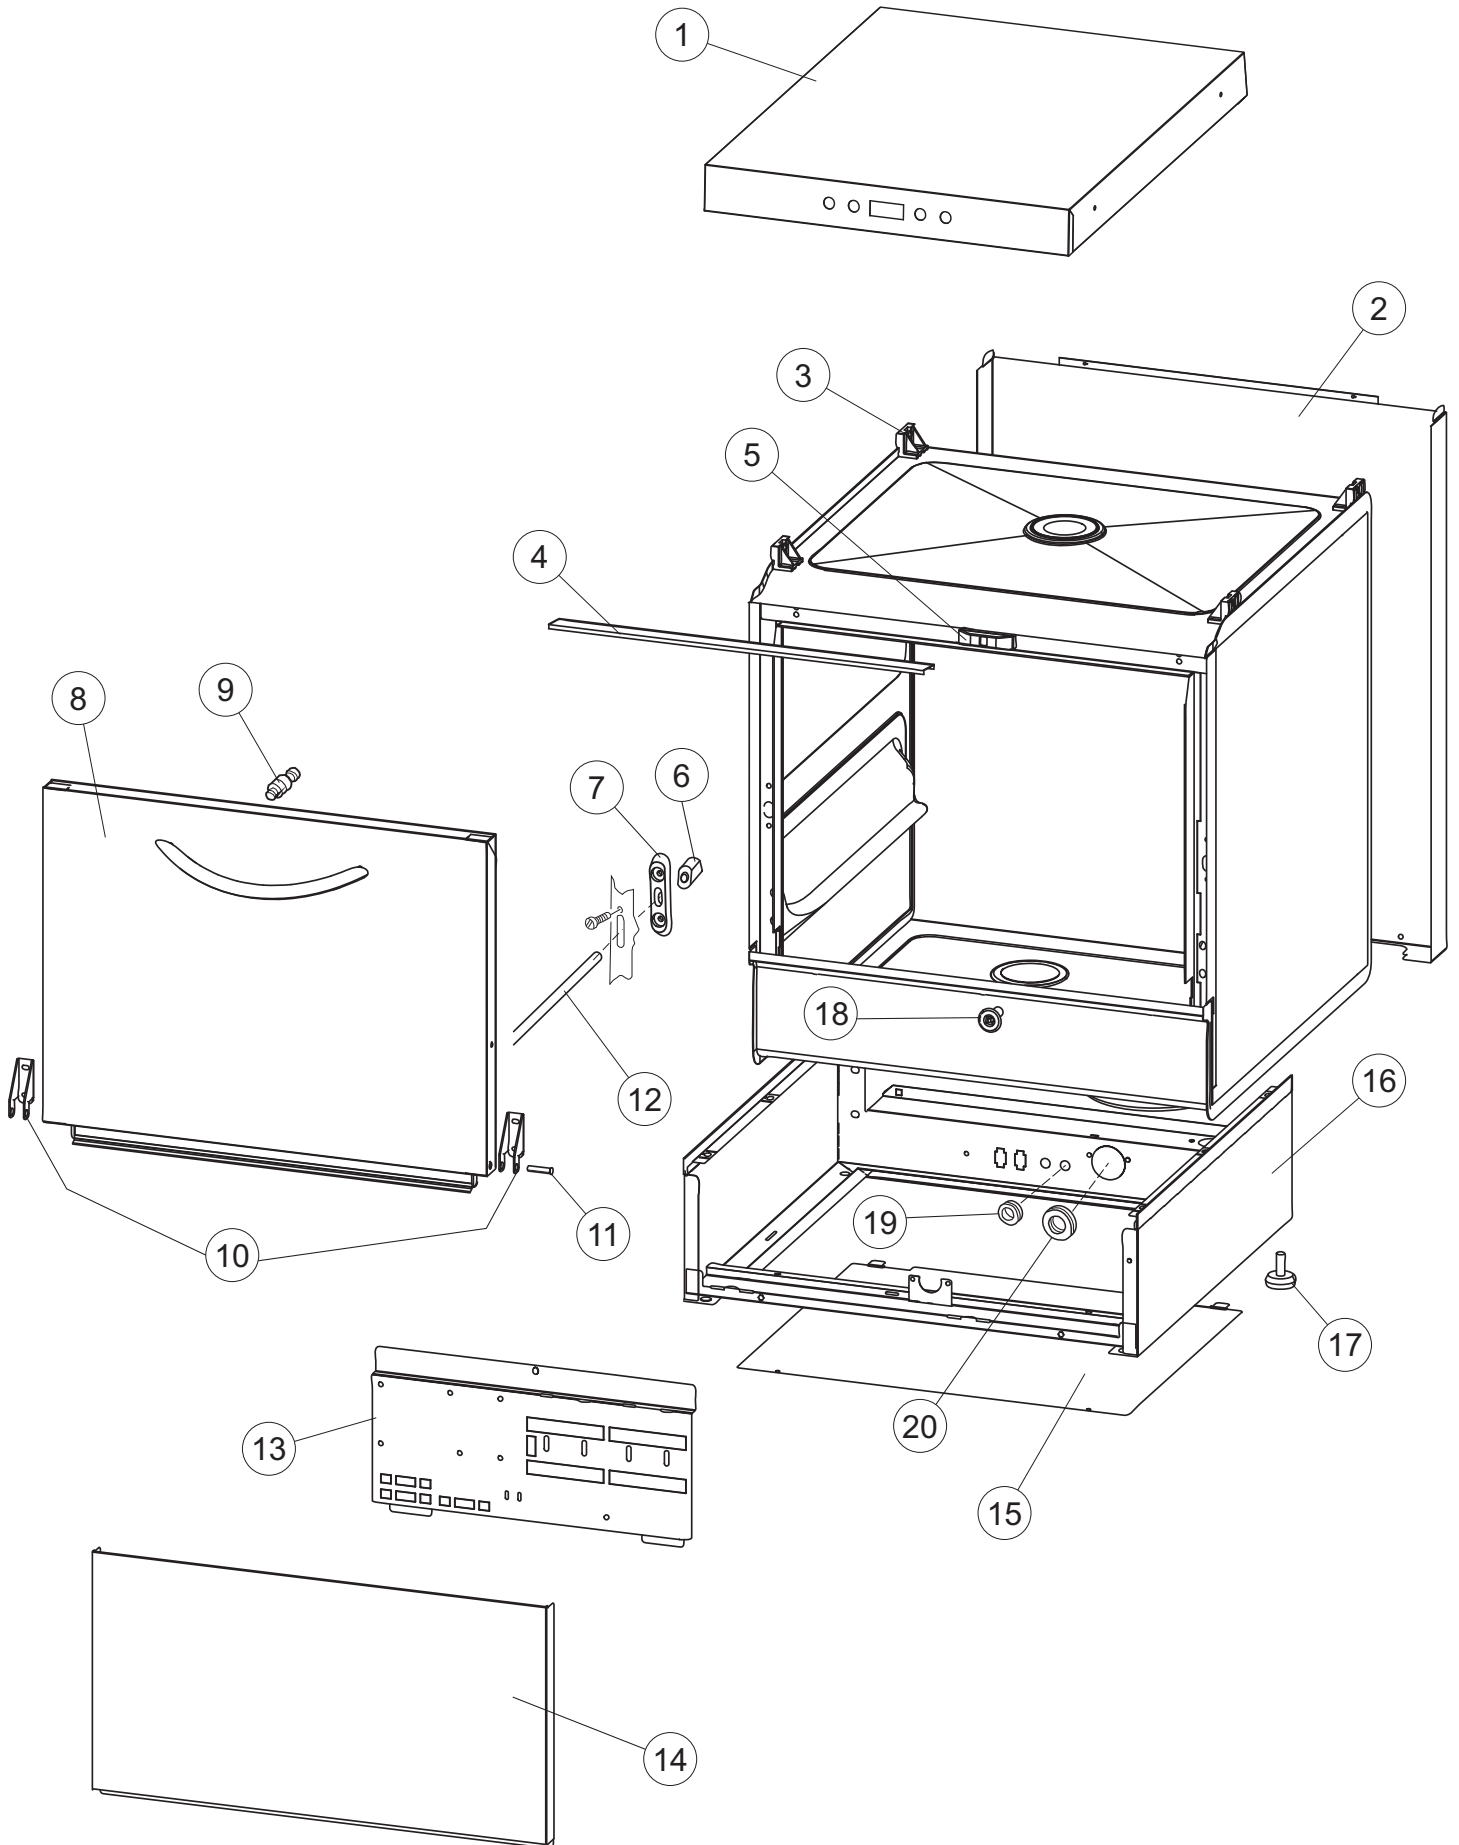

Spare parts catalogue
valid from serial no. 3179675 up today (31/05/2024)

Catálogo de peças de reposição
válido do número de série 3179675 até hoje (31/05/2024)

AK900

1

Softener

Drain pump

6

(*) Recommended spare part.

Page	Spare part position	Spare part code no.	Old code number	Description	U.m.	Price euro
1	1	004368		COVER	N	
1	2	022171		BACK PANEL	N	
1	3	035113		SUPPORT BRACKET	N	
1	4	437081		DOOR GASKET 50/505	N	
1	5	994012		DOOR LOCK FOR DISHWASHERS	N	
1	6	417041		DOOR CLOSING CONTACT BETA 50 (S6198)	N	
1	7	307003		NUT OF TOP DOOR-STOP BAR	N	
1	8	029838		DOOR	N	
1	9	325066		DOOR CLOSURE STAKE FOR GLASSWASHERS	N	
1	10	311032		DOOR BRACKET	N	
1	11	325036		PIVOT	N	
1	12	304021		DOOR TIE ROD FOR DISHWASHER (S6323)	N	
1	13	035112		WIRING PANEL	N	
1	14	012355		FRONT PANEL	N	
1	15	030208		PART NUMBER NO LONGER AVAILABLE		
1	16	040147		BASE FRAME LA600	N	
1	17	461019		HEXAGONAL FOOT ADJUSTABLE FOR DISHWASHER	N	
1	18	480153		PLUG	N	
1	19	459006		CHOCK D INT 9 EST 16	N	
1	20	459004		DRAIN PUMP CHOCK	N	
1	23	021155		LEFT SIDE PANEL	N	
1	24	021154		RIGHT SIDE PANEL	N	
1	30	480084		PLUG	N	
1	34	449067		SPRING LA600 L=66MM	N	
1	35	015078		RACK SLIDE SX.	N	
1	36	015077		PART NUMBER NO LONGER AVAILABLE		
1	45	028117		FIXING PLATE	N	
1	46	028118		FIXING PLATE	N	
1	47	325124		PIVOT	N	
2	1	224031		PRESSURE SWITCH	N	
2	4	143235		PIPE	M	
2	5	220011		TERMINAL BLOCK	N	