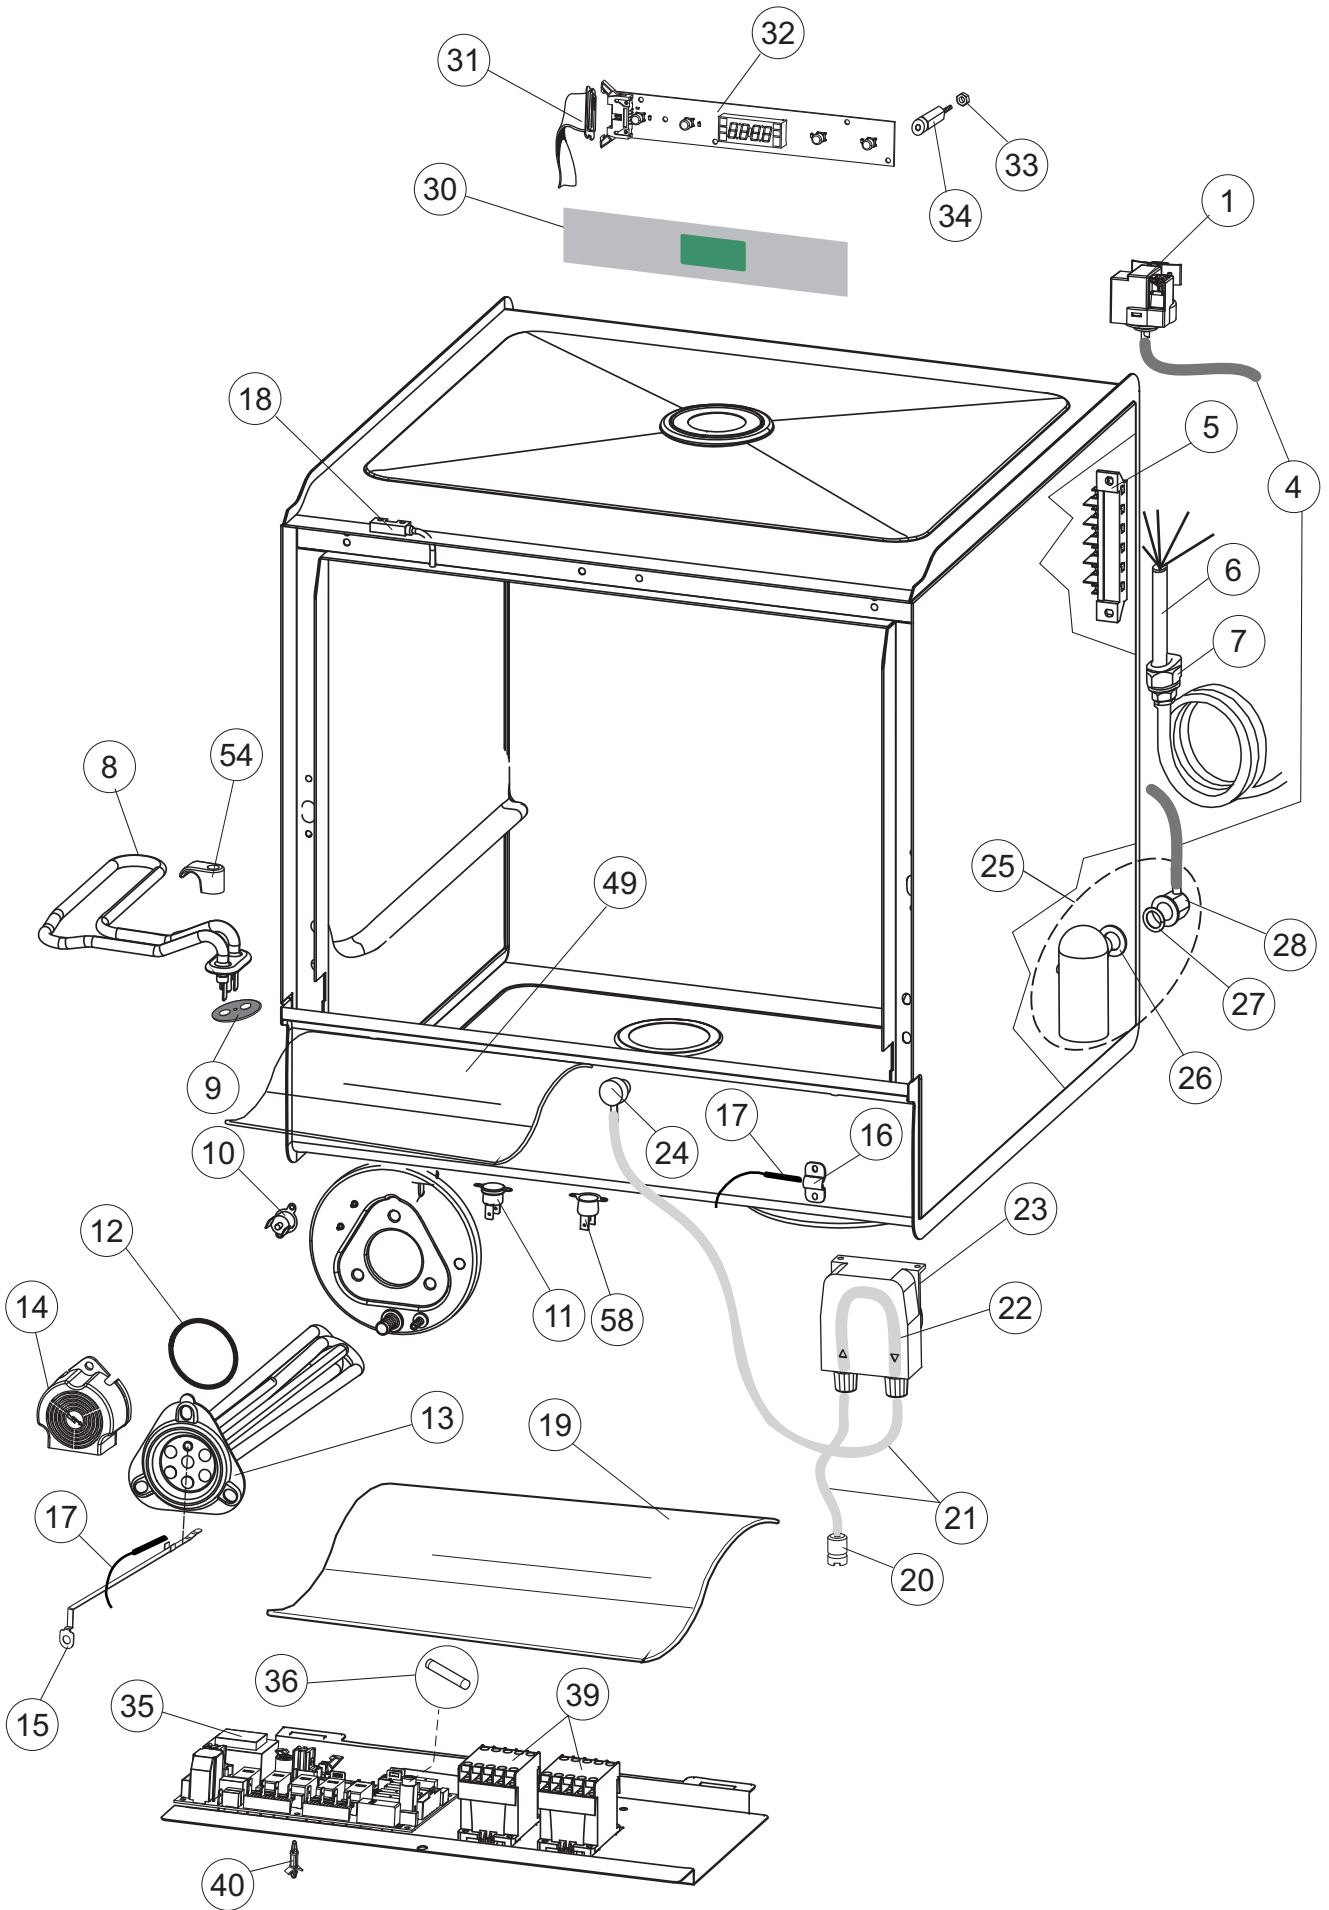

Spare parts catalogue
valid from serial no. 3179675 up today (31/05/2024)

Catálogo de peças de reposição
válido do número de série 3179675 até hoje (31/05/2024)

AK900

1

Softener

Drain pump

6

(*) Recommended spare part.

Page	Spare part position	Spare part code no.	Old code number	Description	U.m.	Price euro
1	1	004368		COVER	N	
1	2	022171		BACK PANEL	N	
1	3	035113		SUPPORT BRACKET	N	
1	4	437081		DOOR GASKET 50/505	N	
1	5	994012		DOOR LOCK FOR DISHWASHERS	N	
1	6	417041		DOOR CLOSING CONTACT BETA 50 (S6198)	N	
1	7	307003		NUT OF TOP DOOR-STOP BAR	N	
1	8	029838		DOOR	N	
1	9	325066		DOOR CLOSURE STAKE FOR GLASSWASHERS	N	
1	10	311032		DOOR BRACKET	N	
1	11	325036		PIVOT	N	
1	12	304021		DOOR TIE ROD FOR DISHWASHER (S6323)	N	
1	13	035112		WIRING PANEL	N	
1	14	012355		FRONT PANEL	N	
1	15	030208		PART NUMBER NO LONGER AVAILABLE		
1	16	040147		BASE FRAME LA600	N	
1	17	461019		HEXAGONAL FOOT ADJUSTABLE FOR DISHWASHER	N	
1	18	480153		PLUG	N	
1	19	459006		CHOCK D INT 9 EST 16	N	
1	20	459004		DRAIN PUMP CHOCK	N	
1	23	021155		LEFT SIDE PANEL	N	
1	24	021154		RIGHT SIDE PANEL	N	
1	30	480084		PLUG	N	
1	34	449067		SPRING LA600 L=66MM	N	
1	35	015078		RACK SLIDE SX.	N	
1	36	015077		PART NUMBER NO LONGER AVAILABLE		
1	45	028117		FIXING PLATE	N	
1	46	028118		FIXING PLATE	N	
1	47	325124		PIVOT	N	
2	1	224031		PRESSURE SWITCH	N	
2	4	143235		PIPE	M	
2	5	220011		TERMINAL BLOCK	N	