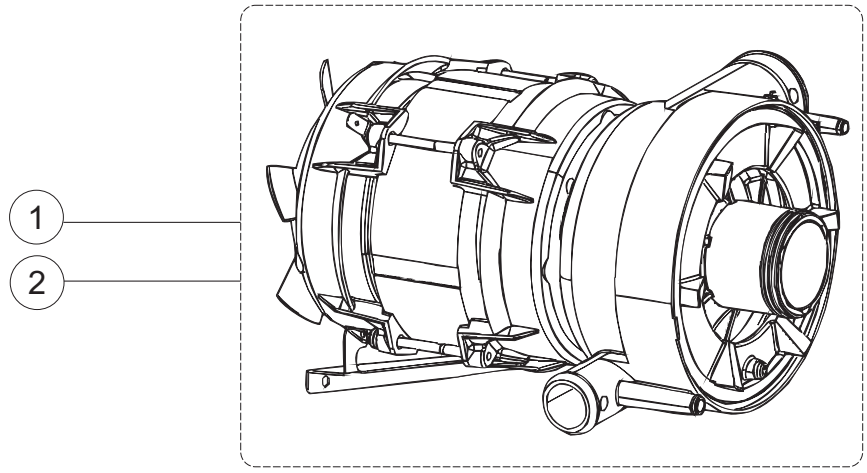

(*) Recommended spare part.

Page	Spare part position	Spare part code no.	Old code number	Description	U.m.	Price euro
1	1	004368		COVER	N	
1	2	022171		BACK PANEL	N	
1	3	035113		SUPPORT BRACKET	N	
1	4	437081		DOOR GASKET 50/505	N	
1	5	994012		DOOR LOCK FOR DISHWASHERS	N	
1	6	417041		DOOR CLOSING CONTACT BETA 50 (S6198)	N	
1	7	307003		NUT OF TOP DOOR-STOP BAR	N	
1	8	029838		DOOR	N	
1	9	325066		DOOR CLOSURE STAKE FOR GLASSWASHERS	N	
1	10	311032		DOOR BRACKET	N	
1	11	325036		PIVOT	N	
1	12	304021		DOOR TIE ROD FOR DISHWASHER (S6323)	N	
1	13	035112		WIRING PANEL	N	
1	14	012355		FRONT PANEL	N	
1	15	030208		PART NUMBER NO LONGER AVAILABLE		
1	16	040147		BASE FRAME LA600	N	
1	17	461019		HEXAGONAL FOOT ADJUSTABLE FOR DISHWASHER	N	
1	18	480153		PLUG	N	
1	19	459006		CHOCK D INT 9 EST 16	N	
1	20	459004		DRAIN PUMP CHOCK	N	
1	23	021155		LEFT SIDE PANEL	N	
1	24	021154		RIGHT SIDE PANEL	N	
1	30	480084		PLUG	N	
1	34	449067		SPRING LA600 L=66MM	N	
1	35	015078		RACK SLIDE SX.	N	
1	36	015077		PART NUMBER NO LONGER AVAILABLE		
1	45	028117		FIXING PLATE	N	
1	46	028118		FIXING PLATE	N	
1	47	325124		PIVOT	N	
2	1	224031		PRESSURE SWITCH	N	
2	4	143235		PIPE	M	
2	5	220011		TERMINAL BLOCK	N