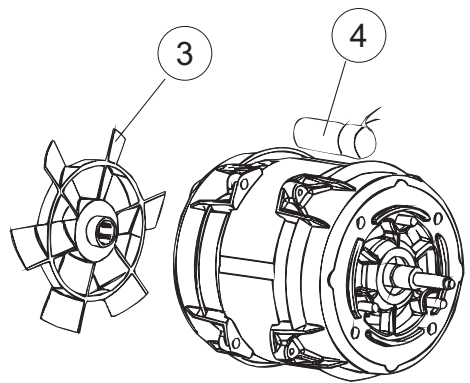

(*) Recommended spare part.

Page	Spare part position	Spare part code no.	Old code number	Description	U.m.	Price euro
1	1	004368		COVER	N	
1	2	022171		BACK PANEL	N	
1	3	035113		SUPPORT BRACKET	N	
1	4	437081		DOOR GASKET 50/505	N	
1	5	994012		DOOR LOCK FOR DISHWASHERS	N	
1	6	417041		DOOR CLOSING CONTACT BETA 50 (S6198)	N	
1	7	307003		NUT OF TOP DOOR-STOP BAR	N	
1	8	029838		DOOR	N	
1	9	325066		DOOR CLOSURE STAKE FOR GLASSWASHERS	N	
1	10	311032		DOOR BRACKET	N	
1	11	325036		PIVOT	N	
1	12	304021		DOOR TIE ROD FOR DISHWASHER (S6323)	N	
1	13	035112		WIRING PANEL	N	
1	14	012355		FRONT PANEL	N	
1	15	030208		PART NUMBER NO LONGER AVAILABLE		
1	16	040147		BASE FRAME LA600	N	
1	17	461019		HEXAGONAL FOOT ADJUSTABLE FOR DISHWASHER	N	
1	18	480153		PLUG	N	
1	19	459006		CHOCK D INT 9 EST 16	N	
1	20	459004		DRAIN PUMP CHOCK	N	
1	23	021155		LEFT SIDE PANEL	N	
1	24	021154		RIGHT SIDE PANEL	N	
1	30	480084		PLUG	N	
1	34	449067		SPRING LA600 L=66MM	N	
1	35	015078		RACK SLIDE SX.	N	
1	36	015077		PART NUMBER NO LONGER AVAILABLE		
1	45	028117		FIXING PLATE	N	
1	46	028118		FIXING PLATE	N	
1	47	325124		PIVOT	N	
2	1	224031		PRESSURE SWITCH	N	
2	4	143235		PIPE	M	
2	5	220011		TERMINAL BLOCK	N