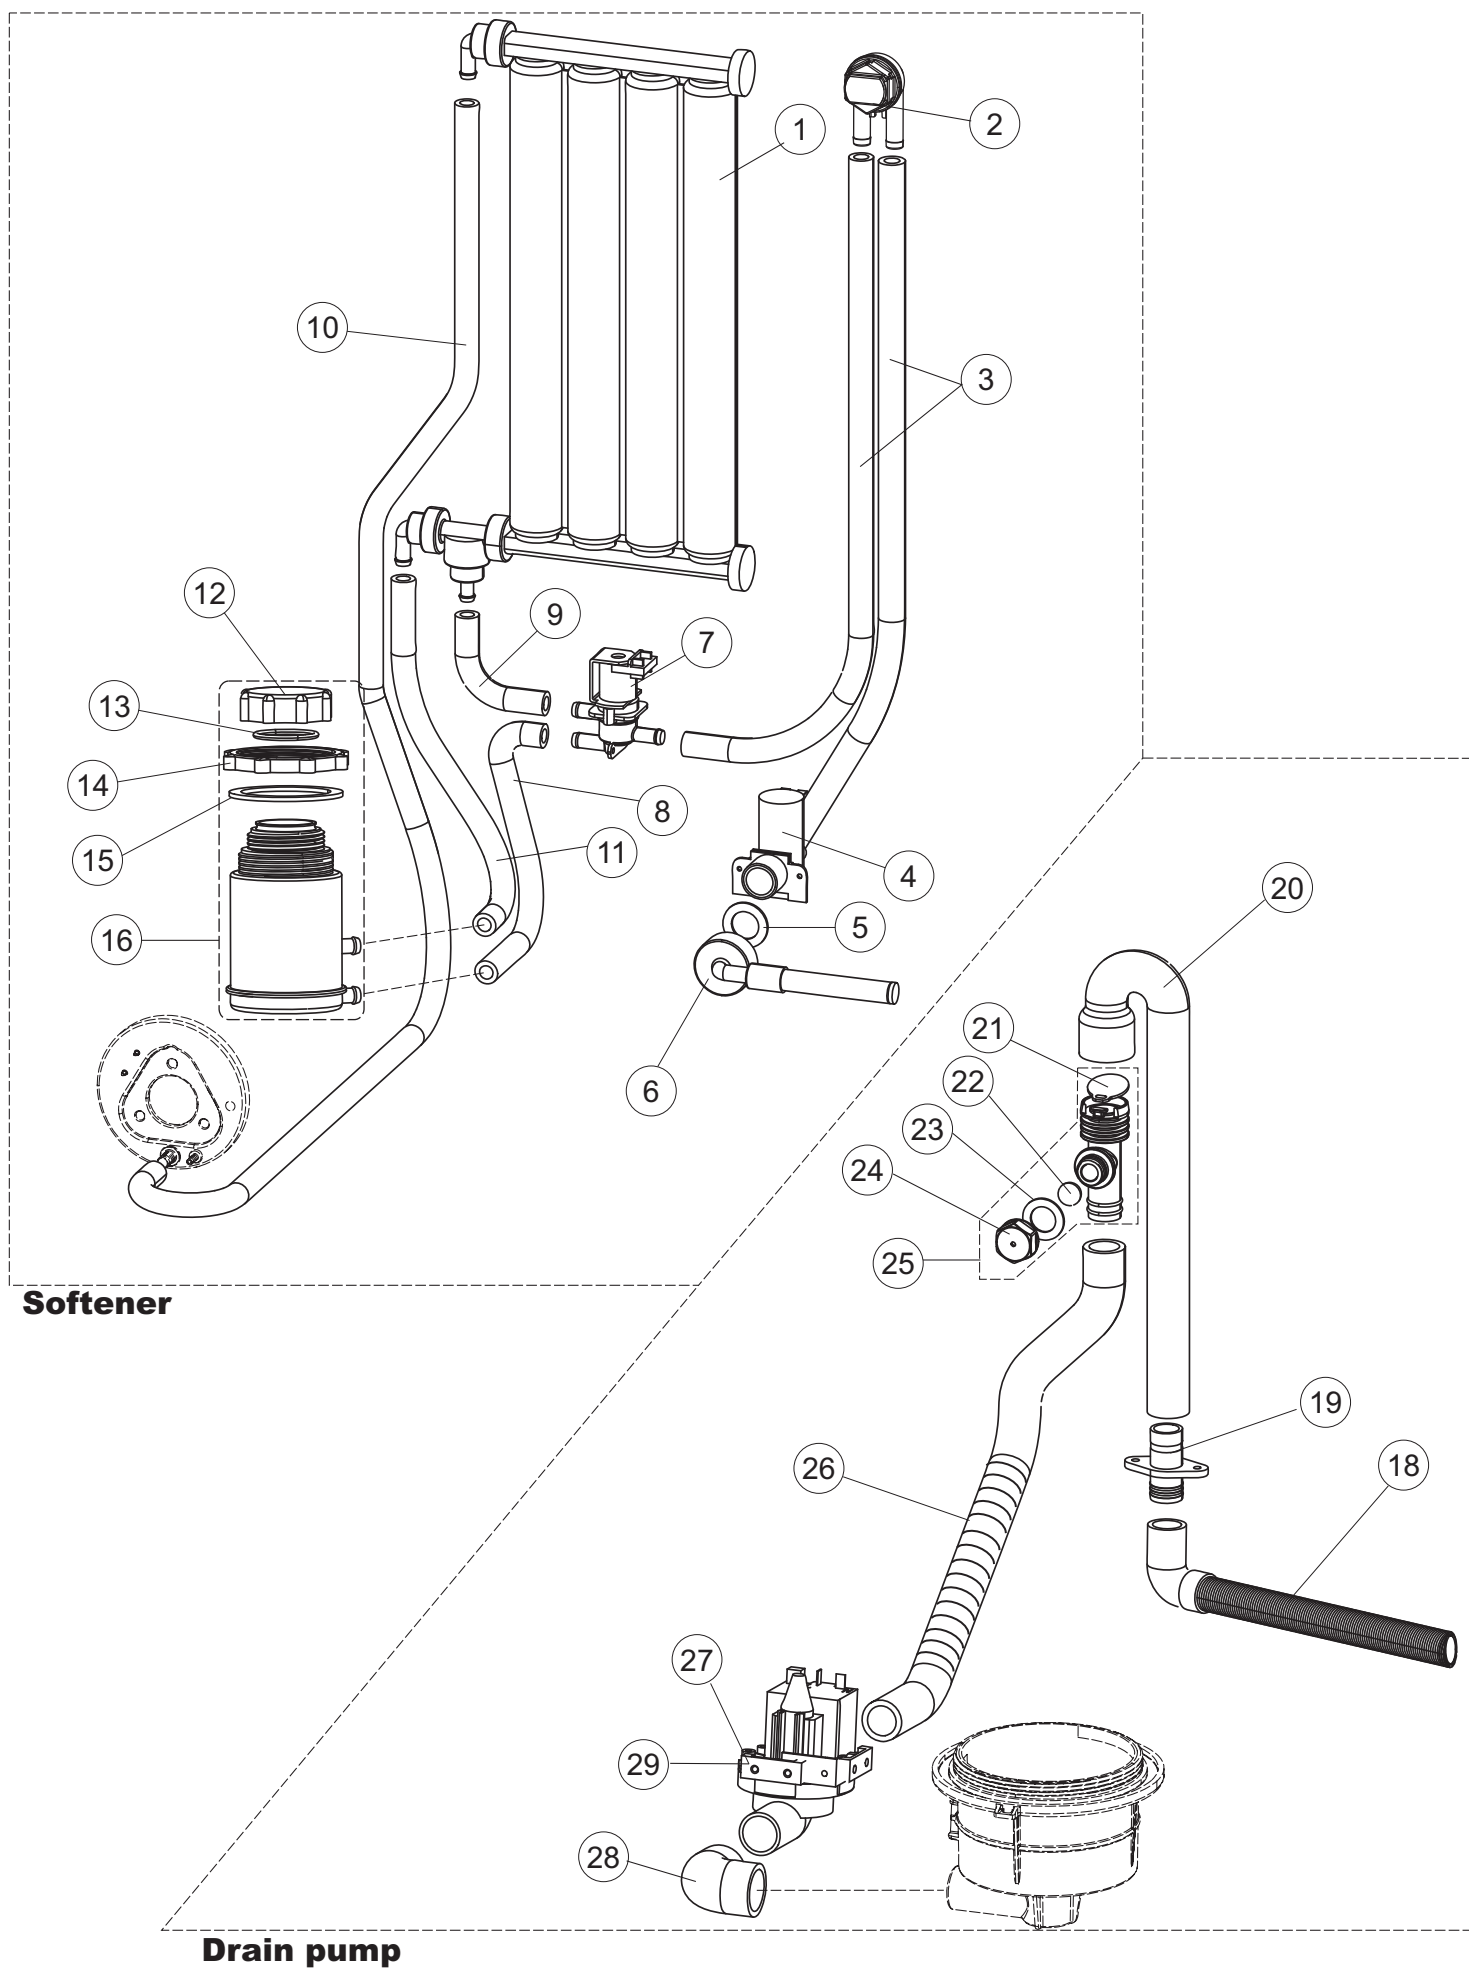

Softener

Drain pump