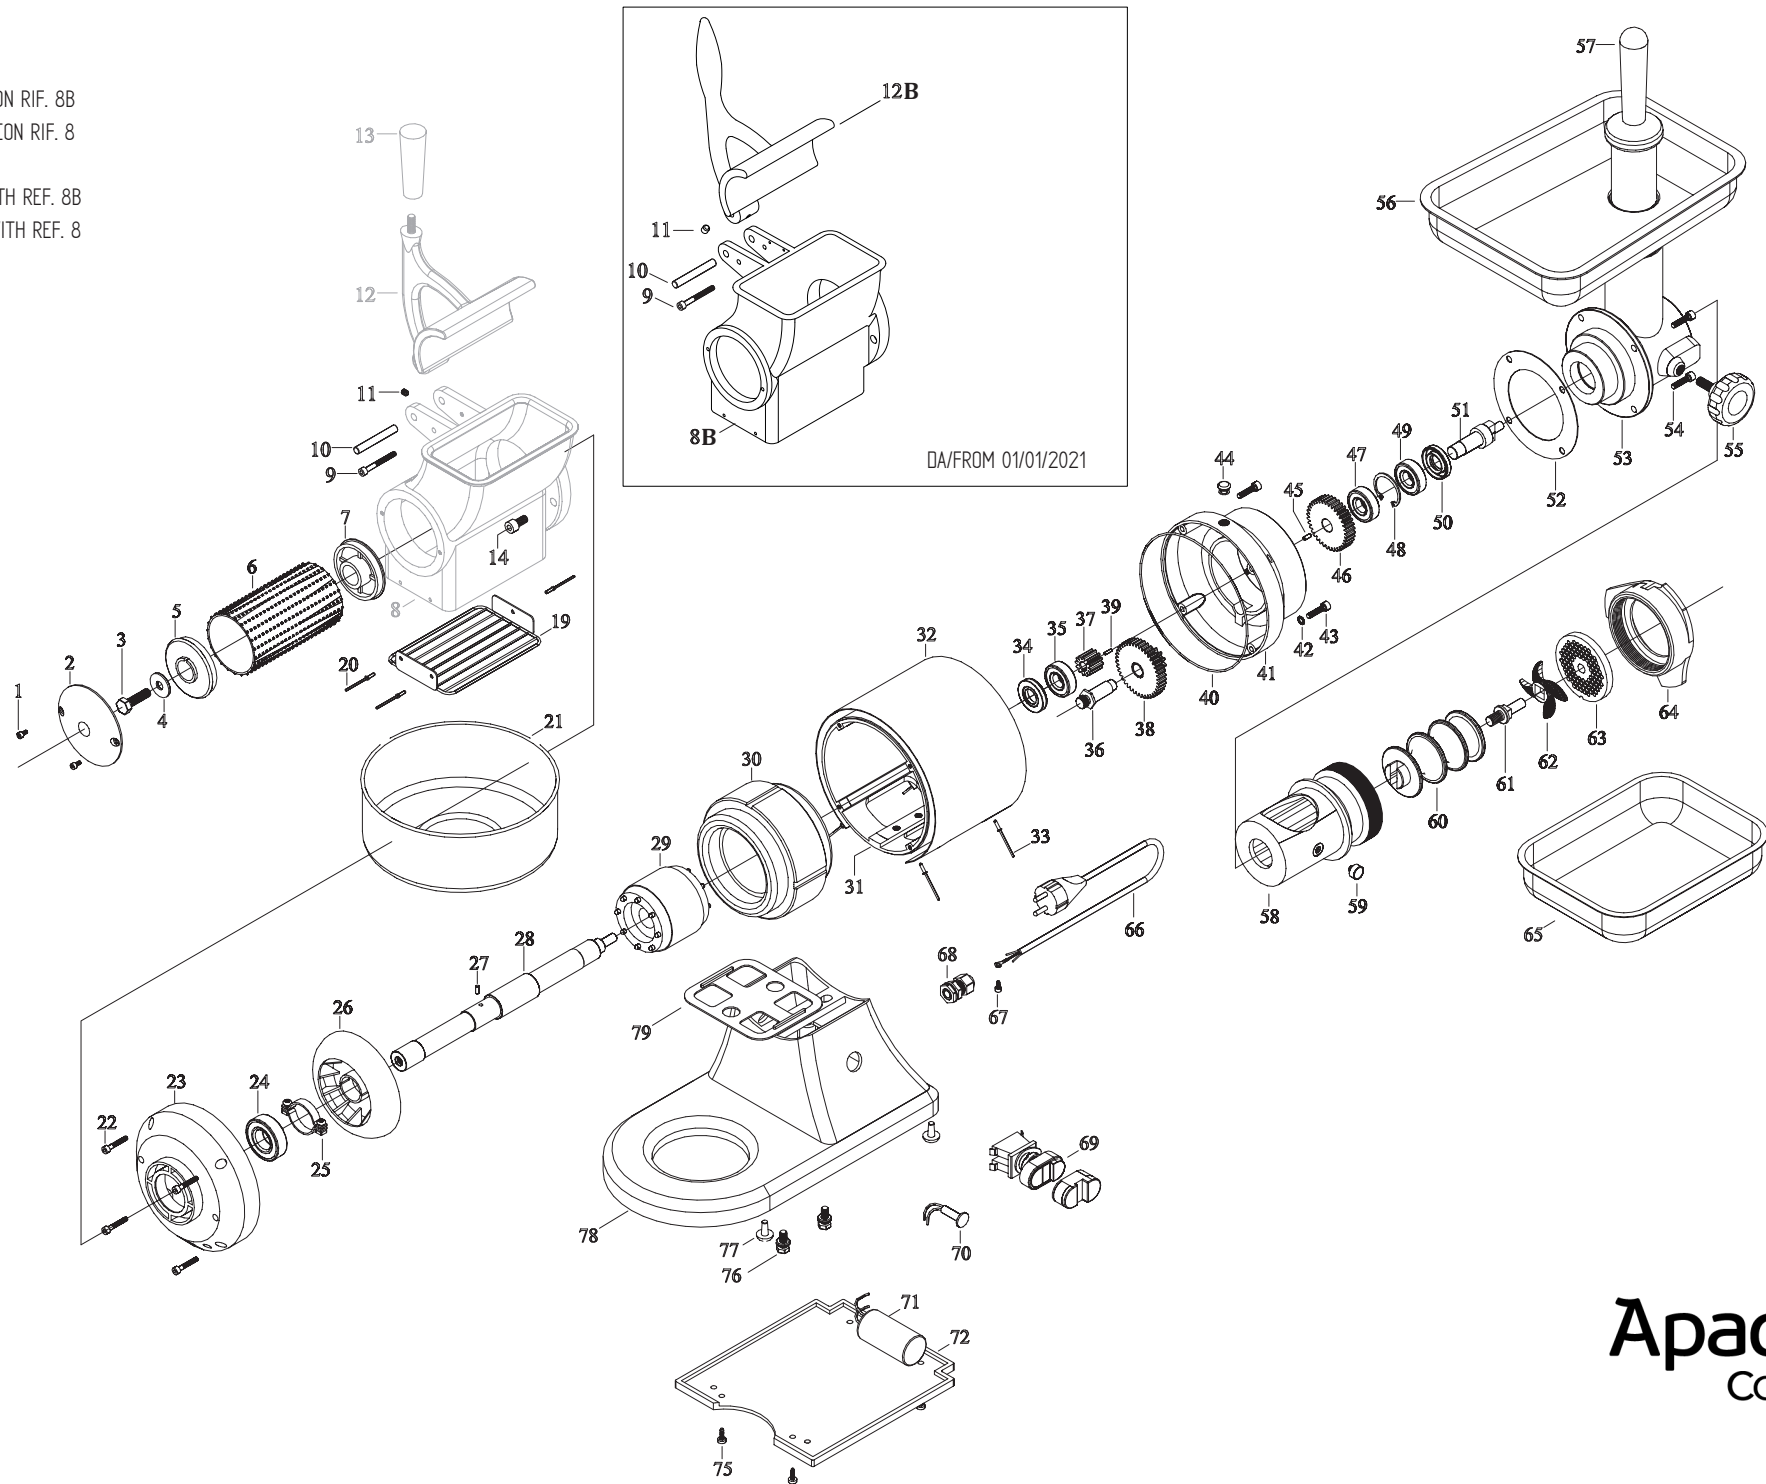

ATTENZIONE!

RIF.12 NON COMPATIBILE CON RIF. 8B

RIF.12B NON COMPATIBILE CON RIF. 8

WARNING!

REF. 12 DO NOT MATCH WITH REF. 8B

REF. 12B DO NOT MATCH WITH REF. 8

2B	DISCO CHIUSURA ABS 100MM 2PZ. GF2CE	MF2152	1
02A	DISCO CHIUSURA ALL. TCG12-22E	MF2360	1
03	VITE FISS.RULLO 10X35 TCG12-22E	MF2153	1
04	RONDELLA 10X30X2 TCG12-22E	MF2154	1
05	FLANGE, DRUM GF	MF2155	1
06	S/STEEL DRUM FOR TCG 12-22 E	MF2158	1
06	RULLO GRATTUGIA PUNZ.C/FLANGE GF	MF3227	1
07	FLANGE, DRUM GF	MF2155	1
08	MOUTH GF	MF2167	1
08B	BOCCA GRATTUGIA Y21 TCG-GF	MF2167S	1
09	SCREW 5X45	MF2159	1
10	PIN 8X57	MF2160	1
11	GRUB SCREW 6X6	MF2019	1
12	LEVER GF WITH INSERT	MF2162	1
12B	LEVA GRATTUGIA IN ALL. GF2CE	MF2161	1
13	HANDLE, LEVER GF	MF2359	1
19	GRIGLIA DI PROTEZ. TCG12-22E	MF2168	1
20	RIVETTO TC/TCG/GF	mF2068	1
21	CHEESE TRAY GF	MF2169	1
22	VITE TCEI DIN 912 M 5X30	IX2912005030	10
23	BACK COVER W/SHAFT _ TCG 12-22 E	MF2170	1
24	BALL BEARINGS 6205 2-RS	19320284	1
25	COLLARE FISS.VENTOLA TCG12-22E	MF2263	1
26	VENTOLA A TURBINA TCG12-22E	MF2262	1
27	PIN 4X10 MM	MF2172	1
28+29	ROTOR + SHAFT 1PH TCG22	MF0TCG2202	1
28+29	ROTOR + SHAFT 3PH TCG22	MF0TCG2203	1
30	STATOR 230/50/1 FOR TC 22 E	MF2203	1
30	STATORE 400V/50 TF TC 22E	MF2204	1
31	VENT.FRAME_M.MINCER/GRATER TC/TCG	MF2148	1
32	S/S BELT FOR M.MINCER/GRATER TC/TCG	MF2100	1
33	RIVETTO TC/TCG/GF	MF2068	1
34	OIL GASKET 40X25X7_TC/TCG12-22E	MF2101	1
35	CUSC.IX.FLAN.PLD ING.Y14 6203 2RS	19320203X	1
36	SHAFT FOR TC 22 E	MF2205	1
37	GEAR FOR TC/TCG12-22E	MF2104	1
38	DOUBLE GEAR FOR TC/TCG12-22E	MF2106	1
39	PIN 3X15	MF2606	1
40	RING OR 164,5X2_TC/TCG 12-22E	MF2351	1
41	CALOTTA CON MOZZO TC22E	MF2184	1
42	WASHER FOR MEAT MINCER/GRATER	MF2352	1
44	OIL PLUG FOR M.MINCER/GRATER TC/TCG	MF2112	1
45	PIN 4X12	MF2607	1
46	LARGER GEAR TC/TCG12-22E	MF2107	1
48	SEEGER 40 FOR TC12-22E	MF2108	1
49	CUSC.IX.FLAN.PLD ING.Y14 6203 2RS	19320203X	1
50	OIL GASKET 40X25X7_TC/TCG12-22E	MF2101	1
51	WORM SHAFT FOR TC/TCG 12-22 E	MF2109	1