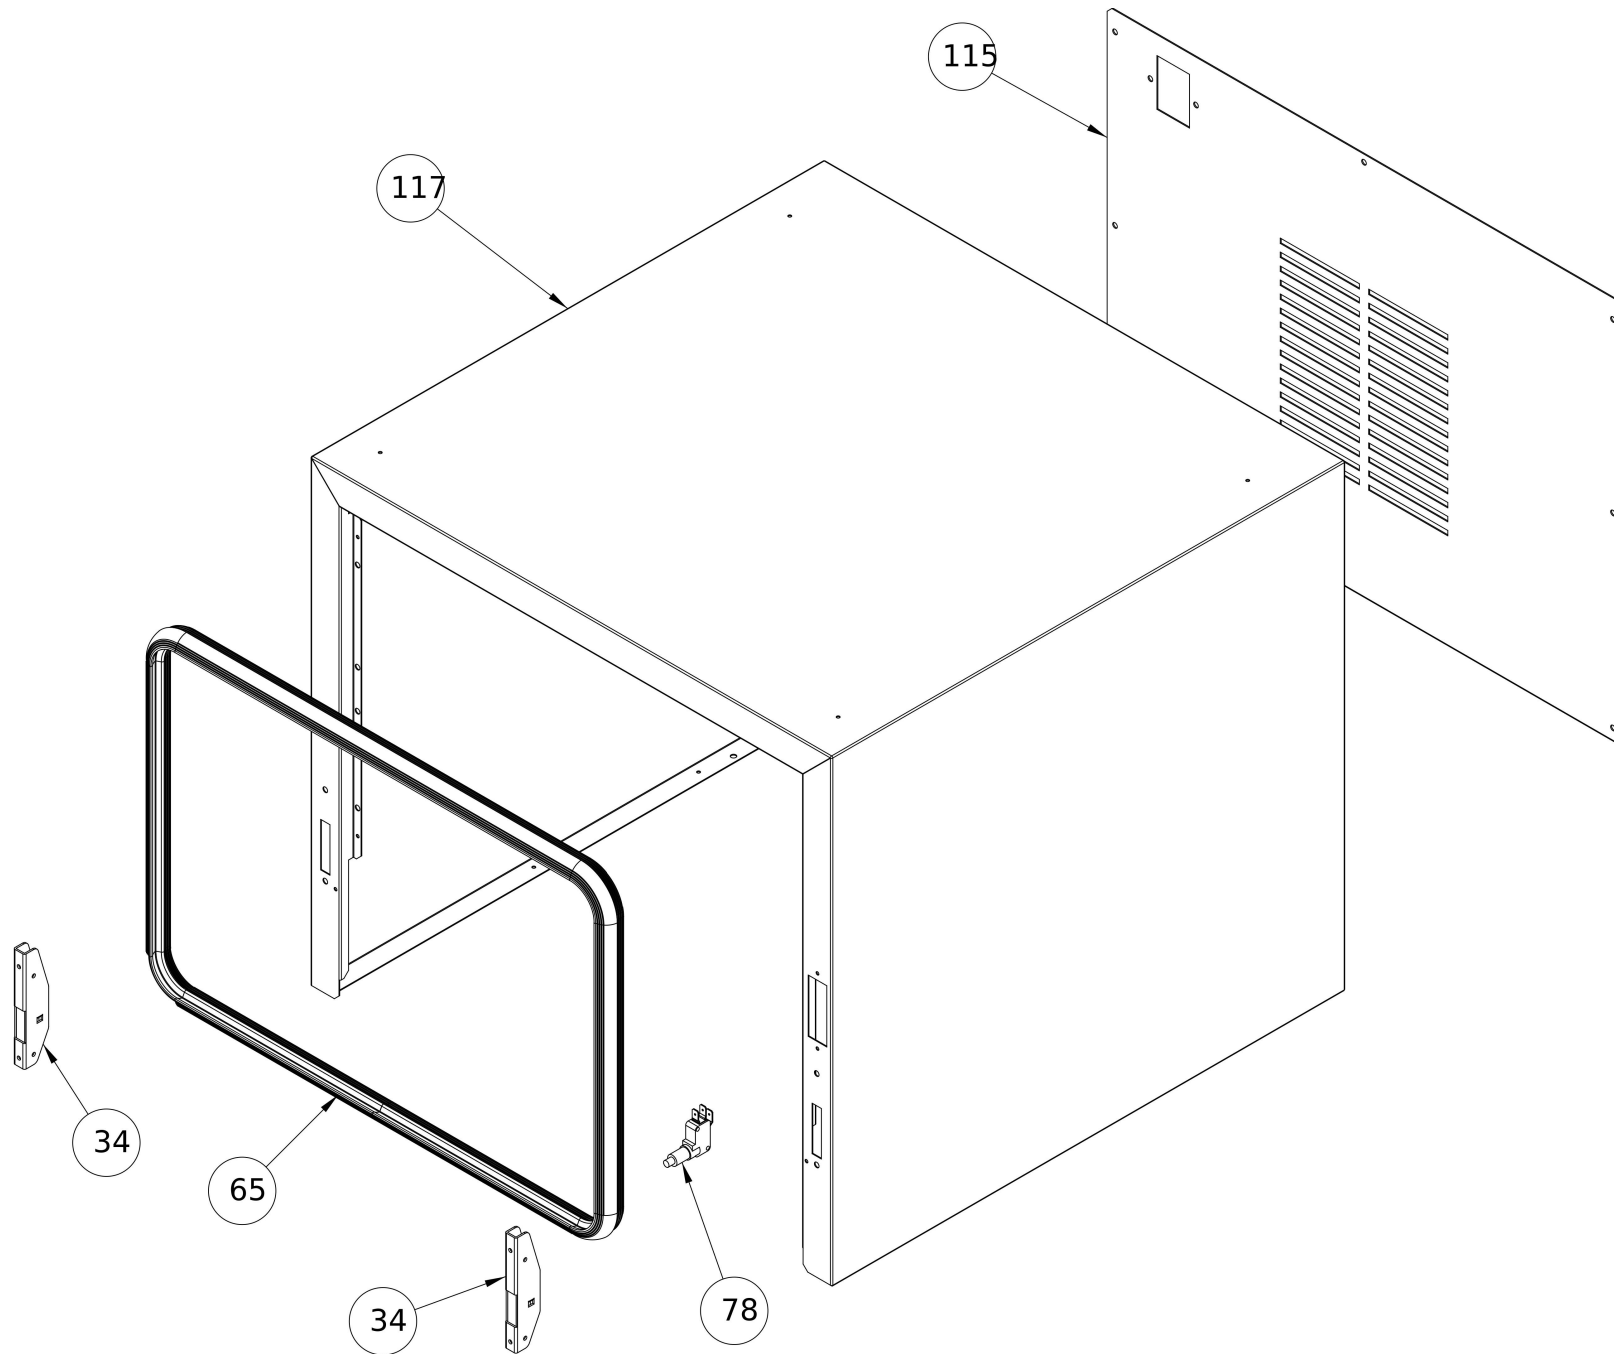

Frontal panel

#	Code	Description	Specification	UM	Qty
1	R51FRO00001	RADAX FRONTAL STICKER	For Radax oven	pz	1
1	R51FRO00014	TATRA FRONTAL STICKER	For Tatra oven	pz	1
2	R50PAR00004	BLUE KNOB	For Radax proofer	pz	3
2	R60MAN0001	SATIN CHROME KNOB	For Tatra oven	pz	3
3	R20LAM00003	INDICATOR LIGHT		pz	1
6	R20REG00003	TIMER		pz	1
7	R20REG00004	THERMOSTAT		pz	1
9	R85CRU00012	Frontal panel		pz	1
328	R20SCH00003	BUZZER ELECRTONIC BOARD		pz	1

Electrical box

#	Code	Description	Specification	UM	Qty
79	R20MOR00004	TERMINAL BLOCK		pz	1
82	R20TEL00001	BRAKER		pz	2
83	R20REG00001	SAFETY THERMOSTAT		pz	1
91	R60PIE00001	PLASTIC FEET		pz	4
93	R70DGA00001	BOX NUT		pz	4
98	R20MOR00002	THERMINAL BLOCK BRIDGE		pz	1

Door

#	Code	Description	Specification	UM	Qty
29	R50PAR00002	DOOR HANDLE PIPE		pz	2
30	R30TBA00014	HANDLE PIPE PLUG		pz	1
33	R60CER00003	DOOR SPRING HINGE		pz	2
37	R80VET00006	DOOR INTERNAL GLASS		pz	1
39	R85PTA00003	DOOR ASSEMBLY	To order share s/n	pz	1
44	R60BCC00004	INTERNAL GLASS HINGE		pz	4

Oven body

#	Code	Description	Specification	UM	Qty
34	R60CER00002	OVEN HINGE		pz	2
65	R50GUA00001	DOOR GASKET		pz	1
78	R20PUL00002	DOOR MICRO		pz	1
115	R10FIA00014	REAR PANEL		pz	1
117	R10FIA00012	COVER PANEL		pz	1