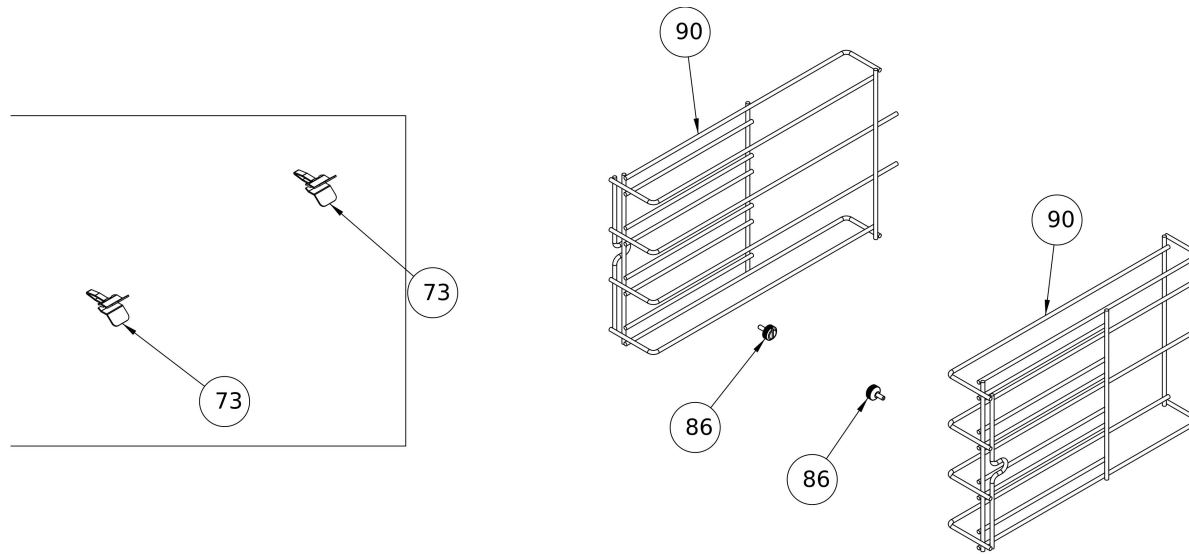

#	Code	Description	Specification	UM	Qty
73	R60FAS00001	THERMOSTAT SPRING		pz	2
86	R70VIS00001	SPECIAL SCREW		pz	2