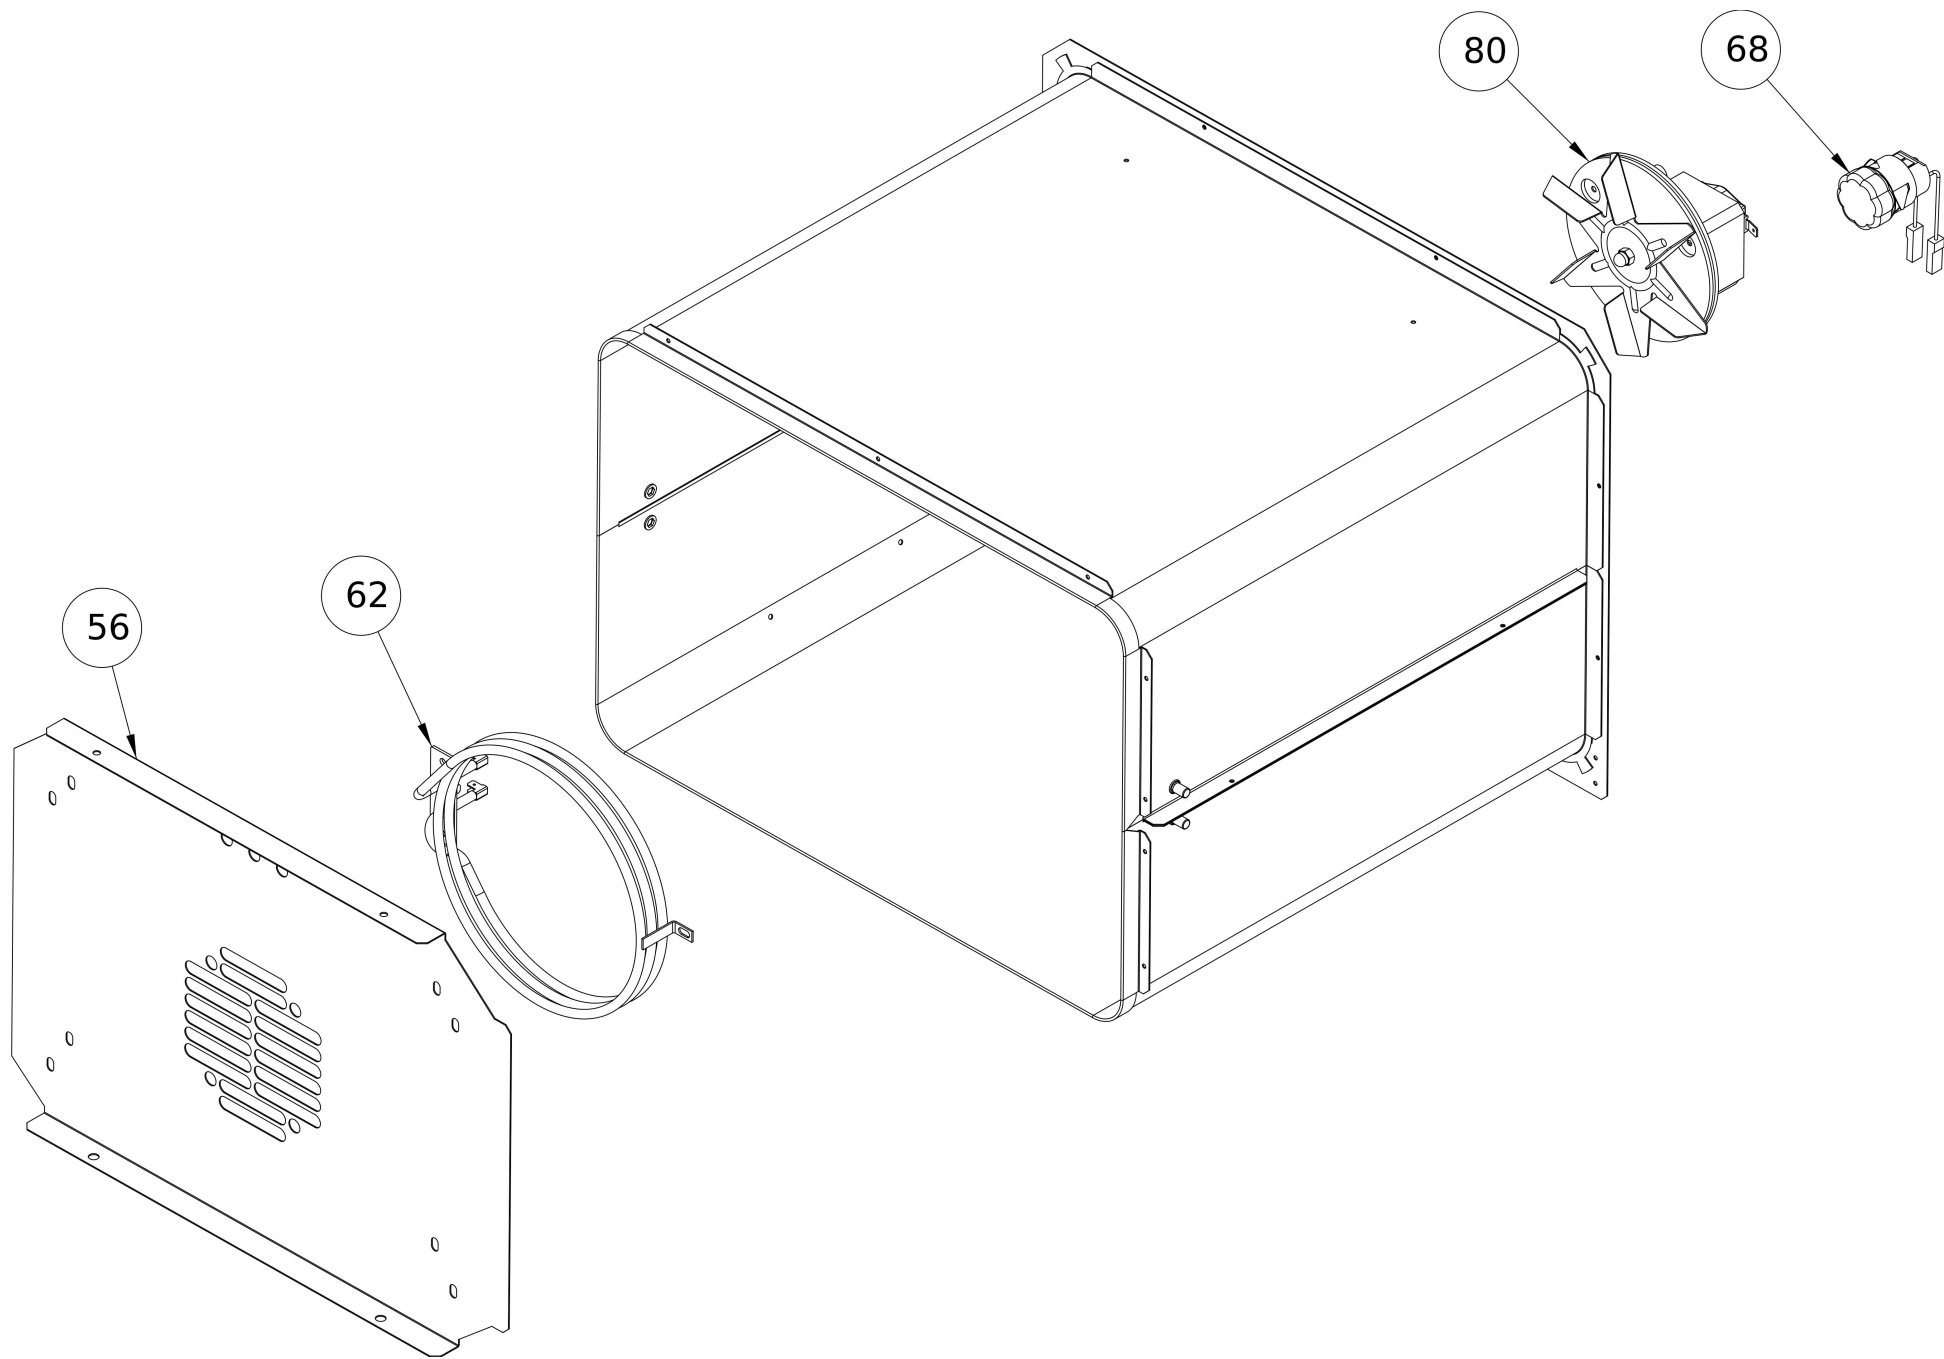

Frontal panel

#	Code	Description	Specification	UM	Qty
1	R51FRO00001	RADAX FRONTAL STICKER	For Radax oven	pz	1
1	R51FRO00014	TATRA FRONTAL STICKER	For Tatra oven	pz	1
2	R50PAR00004	BLUE KNOB	For Radax proofer	pz	3
2	R60MAN0001	SATIN CHROME KNOB	For Tatra oven	pz	3
3	R20LAM00003	INDICATOR LIGHT		pz	1
6	R20REG00003	TIMER		pz	1
7	R20REG00004	THERMOSTAT		pz	1
9	R85CRU00012	Frontal panel		pz	1
328	R20SCH00003	BUZZER ELECRTONIC BOARD		pz	1

Electrical box

#	Code	Description	Specification	UM	Qty
79	R20MOR00004	TERMINAL BLOCK		pz	1
82	R20TEL00001	BRAKER		pz	2
83	R20REG00001	SAFETY THERMOSTAT		pz	1
91	R60PIE00001	PLASTIC FEET		pz	4
93	R70DGA00001	BOX NUT		pz	4
98	R20MOR00002	THERMINAL BLOCK BRIDGE		pz	1

Door

#	Code	Description	Specification	UM	Qty
29	R50PAR00002	DOOR HANDLE PIPE		pz	2
30	R30TBA00014	HANDLE PIPE PLUG		pz	1
33	R60CER00003	DOOR SPRING HINGE		pz	2
37	R80VET00006	DOOR INTERNAL GLASS		pz	1
39	R85PTA00003	DOOR ASSEMBLY	To order share s/n	pz	1
44	R60BCC00004	INTERNAL GLASS HINGE		pz	4

Oven body

#	Code	Description	Specification	UM	Qty
34	R60CER00002	OVEN HINGE		pz	2
65	R50GUA00001	DOOR GASKET		pz	1
78	R20PUL00002	DOOR MICRO		pz	1
115	R10FIA00014	REAR PANEL		pz	1
117	R10FIA00012	COVER PANEL		pz	1