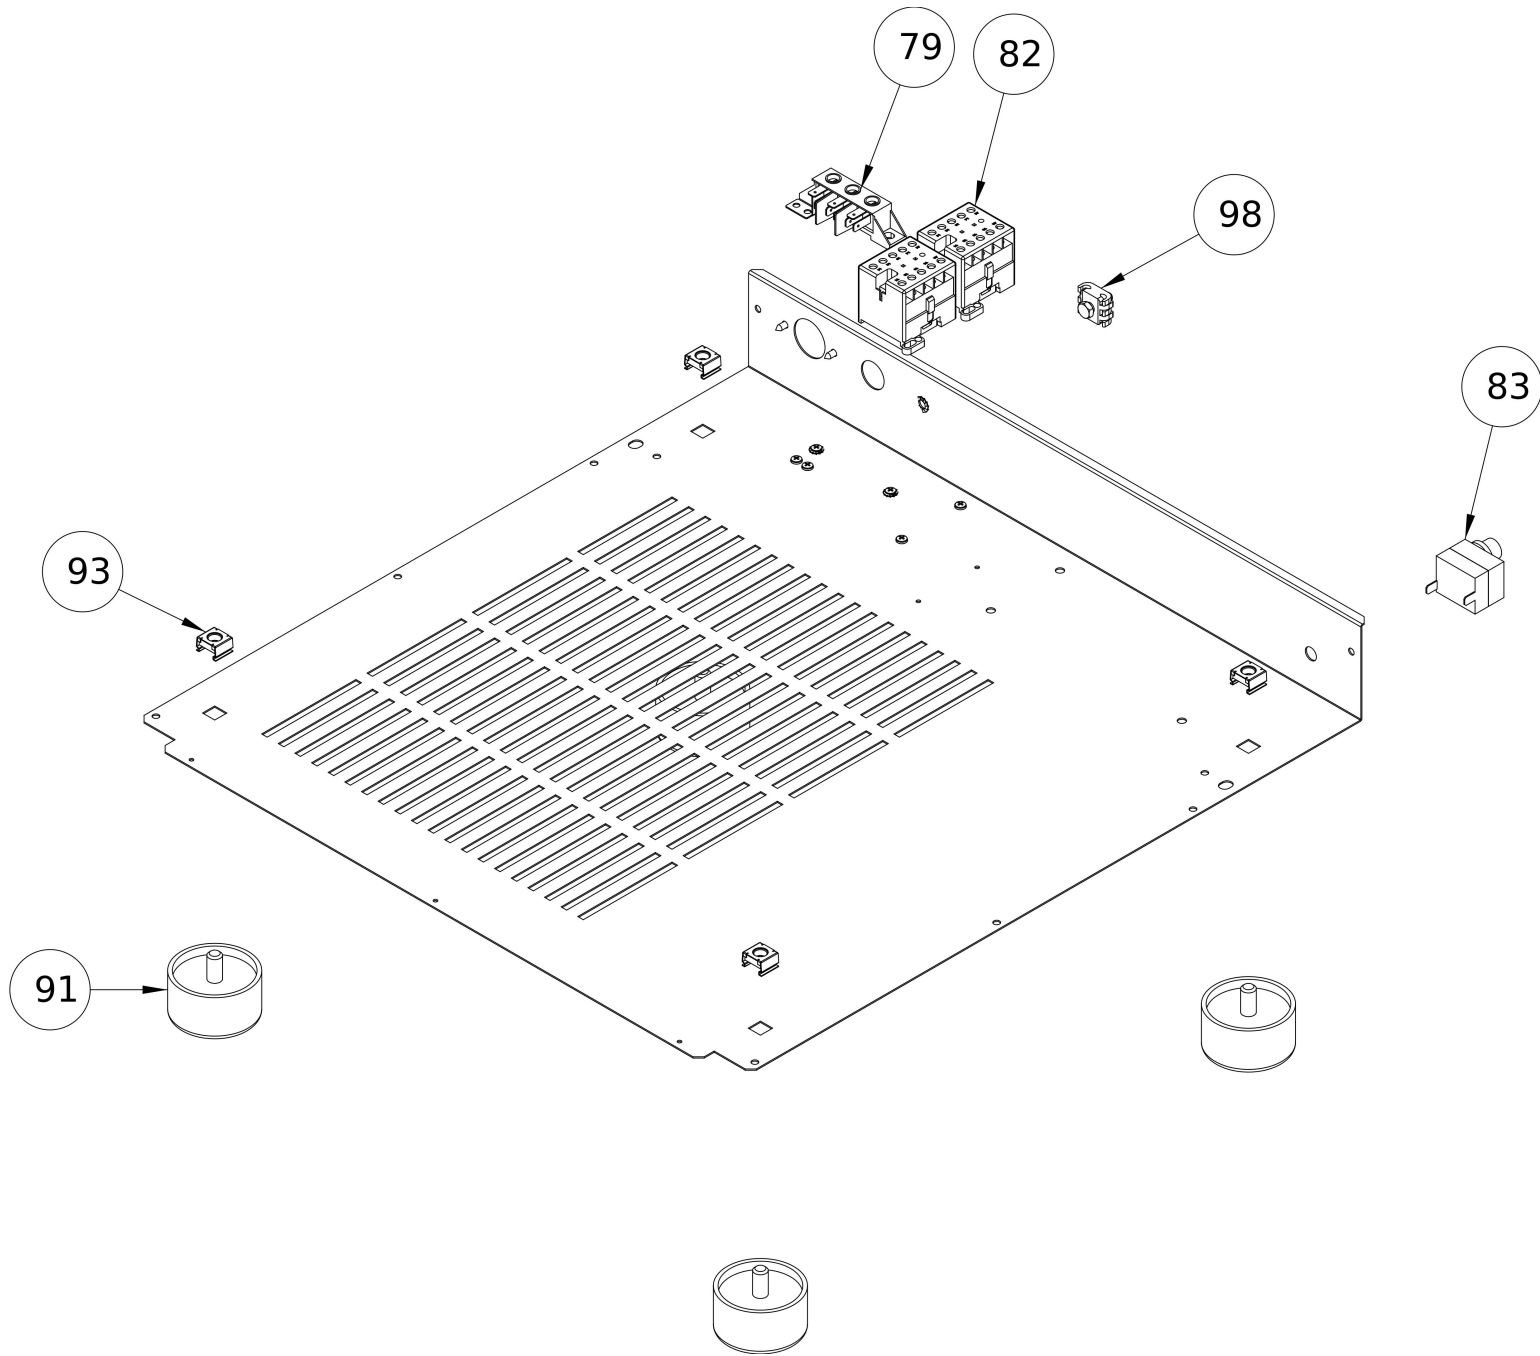

Frontal panel

#	Code	Description	Specification	UM	Qty
1	R51FRO00001	RADAX FRONTAL STICKER	For Radax oven	pz	1
1	R51FRO00014	TATRA FRONTAL STICKER	For Tatra oven	pz	1
2	R50PAR00004	BLUE KNOB	For Radax proofer	pz	3
2	R60MAN0001	SATIN CHROME KNOB	For Tatra oven	pz	3
3	R20LAM00003	INDICATOR LIGHT		pz	1
6	R20REG00003	TIMER		pz	1
7	R20REG00004	THERMOSTAT		pz	1
9	R85CRU00012	Frontal panel		pz	1
328	R20SCH00003	BUZZER ELECRTONIC BOARD		pz	1

Electrical box

#	Code	Description	Specification	UM	Qty
79	R20MOR00004	TERMINAL BLOCK		pz	1
82	R20TEL00001	BRAKER		pz	2
83	R20REG00001	SAFETY THERMOSTAT		pz	1
91	R60PIE00001	PLASTIC FEET		pz	4
93	R70DGA00001	BOX NUT		pz	4
98	R20MOR00002	THERMINAL BLOCK BRIDGE		pz	1

Door

#	Code	Description	Specification	UM	Qty
29	R50PAR00002	DOOR HANDLE PIPE		pz	2
30	R30TBA00014	HANDLE PIPE PLUG		pz	1
33	R60CER00003	DOOR SPRING HINGE		pz	2
37	R80VET00006	DOOR INTERNAL GLASS		pz	1
39	R85PTA00003	DOOR ASSEMBLY	To order share s/n	pz	1
44	R60BCC00004	INTERNAL GLASS HINGE		pz	4

Oven body

#	Code	Description	Specification	UM	Qty
34	R60CER00002	OVEN HINGE		pz	2
65	R50GUA00001	DOOR GASKET		pz	1
78	R20PUL00002	DOOR MICRO		pz	1
115	R10FIA00014	REAR PANEL		pz	1
117	R10FIA00012	COVER PANEL		pz	1