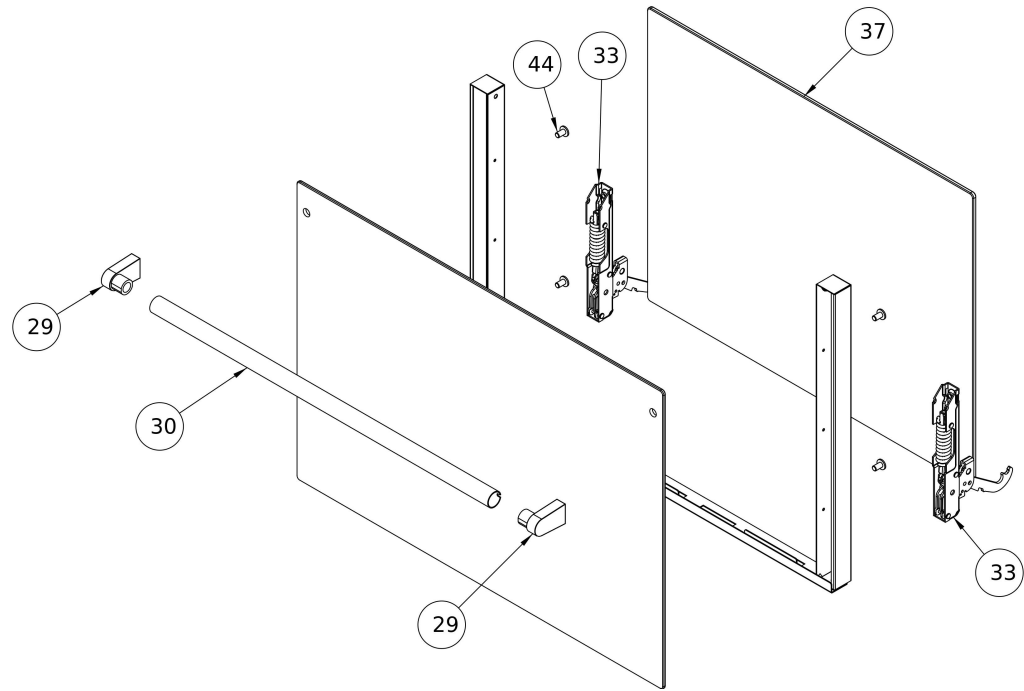

Frontal panel

#	Code	Description	Specification	UM	Qty
1	R51FRO00001	RADAX FRONTAL STICKER	For Radax oven	pz	1
1	R51FRO00014	TATRA FRONTAL STICKER	For Tatra oven	pz	1
2	R50PAR00004	BLUE KNOB	For Radax proofer	pz	3
2	R60MAN0001	SATIN CHROME KNOB	For Tatra oven	pz	3
3	R20LAM00003	INDICATOR LIGHT		pz	1
6	R20REG00003	TIMER		pz	1
7	R20REG00004	THERMOSTAT		pz	1
9	R85CRU00012	Frontal panel		pz	1
328	R20SCH00003	BUZZER ELECRTONIC BOARD		pz	1

Electrical box

#	Code	Description	Specification	UM	Qty
79	R20MOR00004	TERMINAL BLOCK		pz	1
82	R20TEL00001	BRAKER		pz	2
83	R20REG00001	SAFETY THERMOSTAT		pz	1
91	R60PIE00001	PLASTIC FEET		pz	4
93	R70DGA00001	BOX NUT		pz	4
98	R20MOR00002	THERMINAL BLOCK BRIDGE		pz	1

Door

#	Code	Description	Specification	UM	Qty
29	R50PAR00002	DOOR HANDLE PIPE		pz	2
30	R30TBA00014	HANDLE PIPE PLUG		pz	1
33	R60CER00003	DOOR SPRING HINGE		pz	2
37	R80VET00006	DOOR INTERNAL GLASS		pz	1
39	R85PTA00003	DOOR ASSEMBLY	To order share s/n	pz	1
44	R60BCC00004	INTERNAL GLASS HINGE		pz	4

Oven body

#	Code	Description	Specification	UM	Qty
34	R60CER00002	OVEN HINGE		pz	2
65	R50GUA00001	DOOR GASKET		pz	1
78	R20PUL00002	DOOR MICRO		pz	1
115	R10FIA00014	REAR PANEL		pz	1
117	R10FIA00012	COVER PANEL		pz	1