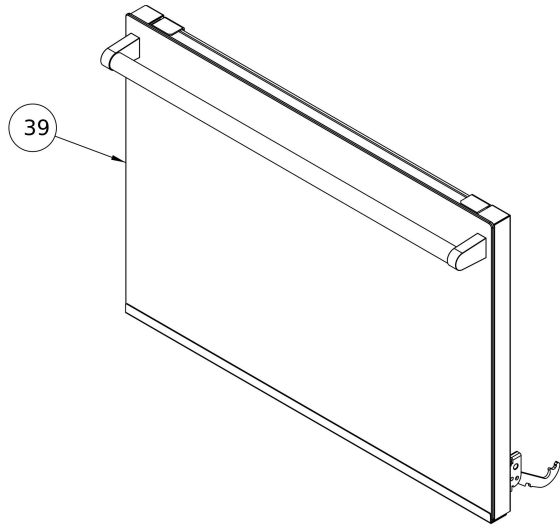

Frontal panel

#	Code	Description	Specification	UM	Qty
1	R51FRO00001	RADAX FRONTAL STICKER	For Radax oven	pz	1
1	R51FRO00014	TATRA FRONTAL STICKER	For Tatra oven	pz	1
2	R50PAR00004	BLUE KNOB	For Radax proofer	pz	3
2	R60MAN0001	SATIN CHROME KNOB	For Tatra oven	pz	3
3	R20LAM00003	INDICATOR LIGHT		pz	1
6	R20REG00003	TIMER		pz	1
7	R20REG00004	THERMOSTAT		pz	1
9	R85CRU00012	Frontal panel		pz	1
328	R20SCH00003	BUZZER ELECRTONIC BOARD		pz	1

Door

#	Code	Description	Specification	UM	Qty
29	R50PAR00002	DOOR HANDLE PIPE		pz	2
30	R30TBA00014	HANDLE PIPE PLUG		pz	1
33	R60CER00003	DOOR SPRING HINGE		pz	2
37	R80VET00006	DOOR INTERNAL GLASS		pz	1
39	R85PTA00003	DOOR ASSEMBLY	To order share s/n	pz	1
44	R60BCC00004	INTERNAL GLASS HINGE		pz	4