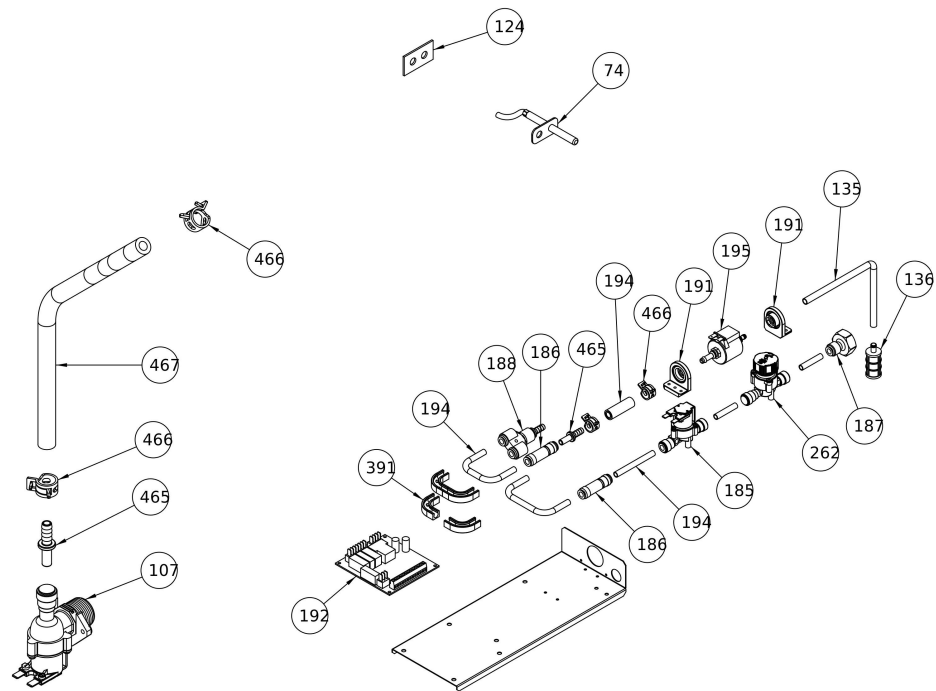

Oven body

#	Code	Description	Specification	UM	Qty
16	R20SCH00002	DISPLAY ELECTRONIC BOARD		pz	1
65	R50GUA00001	DOOR GASKET		pz	3
70	R60PER00010	HANDLE PIVOT		pz	1
78	R20PUL00002	DOOR MICRO		pz	1
83	R20REG00001	SAFETY THERMOSTAT		pz	1
91	R60PIE00002	PLASTIC FEET		pz	4
98	R20MOR00002	THERMINAL BLOCK BRIDGE		pz	1
108	R30TBS00001	BEND 90°		pz	1
115	TBC-BACK	REAR PANEL	To order share s/n	pz	1
118	R10CER00003	TOP HINGE		pz	1
119	R10CER00002	LEFT LOWER HINGE	Left hinge	pz	1
119	R10CER00007	RIGHT LOWER HINGE	Right hinge	pz	1
121	R10PIA00016	STUD PLATE		pz	1
300	R30TBS00002	DRAIN PIPE		pz	1

Cooking chamber

#	Code	Description	Specification	UM	Qty
56	R10DEF00009	AIR DEFLECTOR		pz	1
58	R70DAD00004	MOTOR NUT		pz	3
59	R60VEN00002	IMPELLER		pz	3
61	R60BCC00001	MOTOR BUSH		pz	3
62	R20RES00003	HEATER 5KW		pz	3
67	R85FIL00001	DRAIN PLATE		pz	1
68	R20LAM00004	LAMP		pz	2
80	R85MOT00002	1 SPEED MOTOR	Single speed oven	pz	3
80	R85MOT00003	2 SPEED MOTOR	Two speeds oven	pz	3

Internal accessories

#	Code	Description	Specification	UM	Qty
74	R20SON00004	OVEN TEMPERATURE PROBE		pz	1
107	R20ELE00001	SOLENOID VALVE		pz	1
124	R50GUA00003	PROBE GASKET		pz	1
150	TBC-GRI	TRAYS HOLDER	To order share s/n	pz	2
443	TBC-GRI	TRAYS HOLDER	To order share s/n	pz	2
465	R61RCC00001	PIPE HOSE		pz	1
466	R60FAS00002	METAL CLAMP		pz	2
467	R30TBG00001	HUMIDIFICATION BLACK PIPE		pz	1