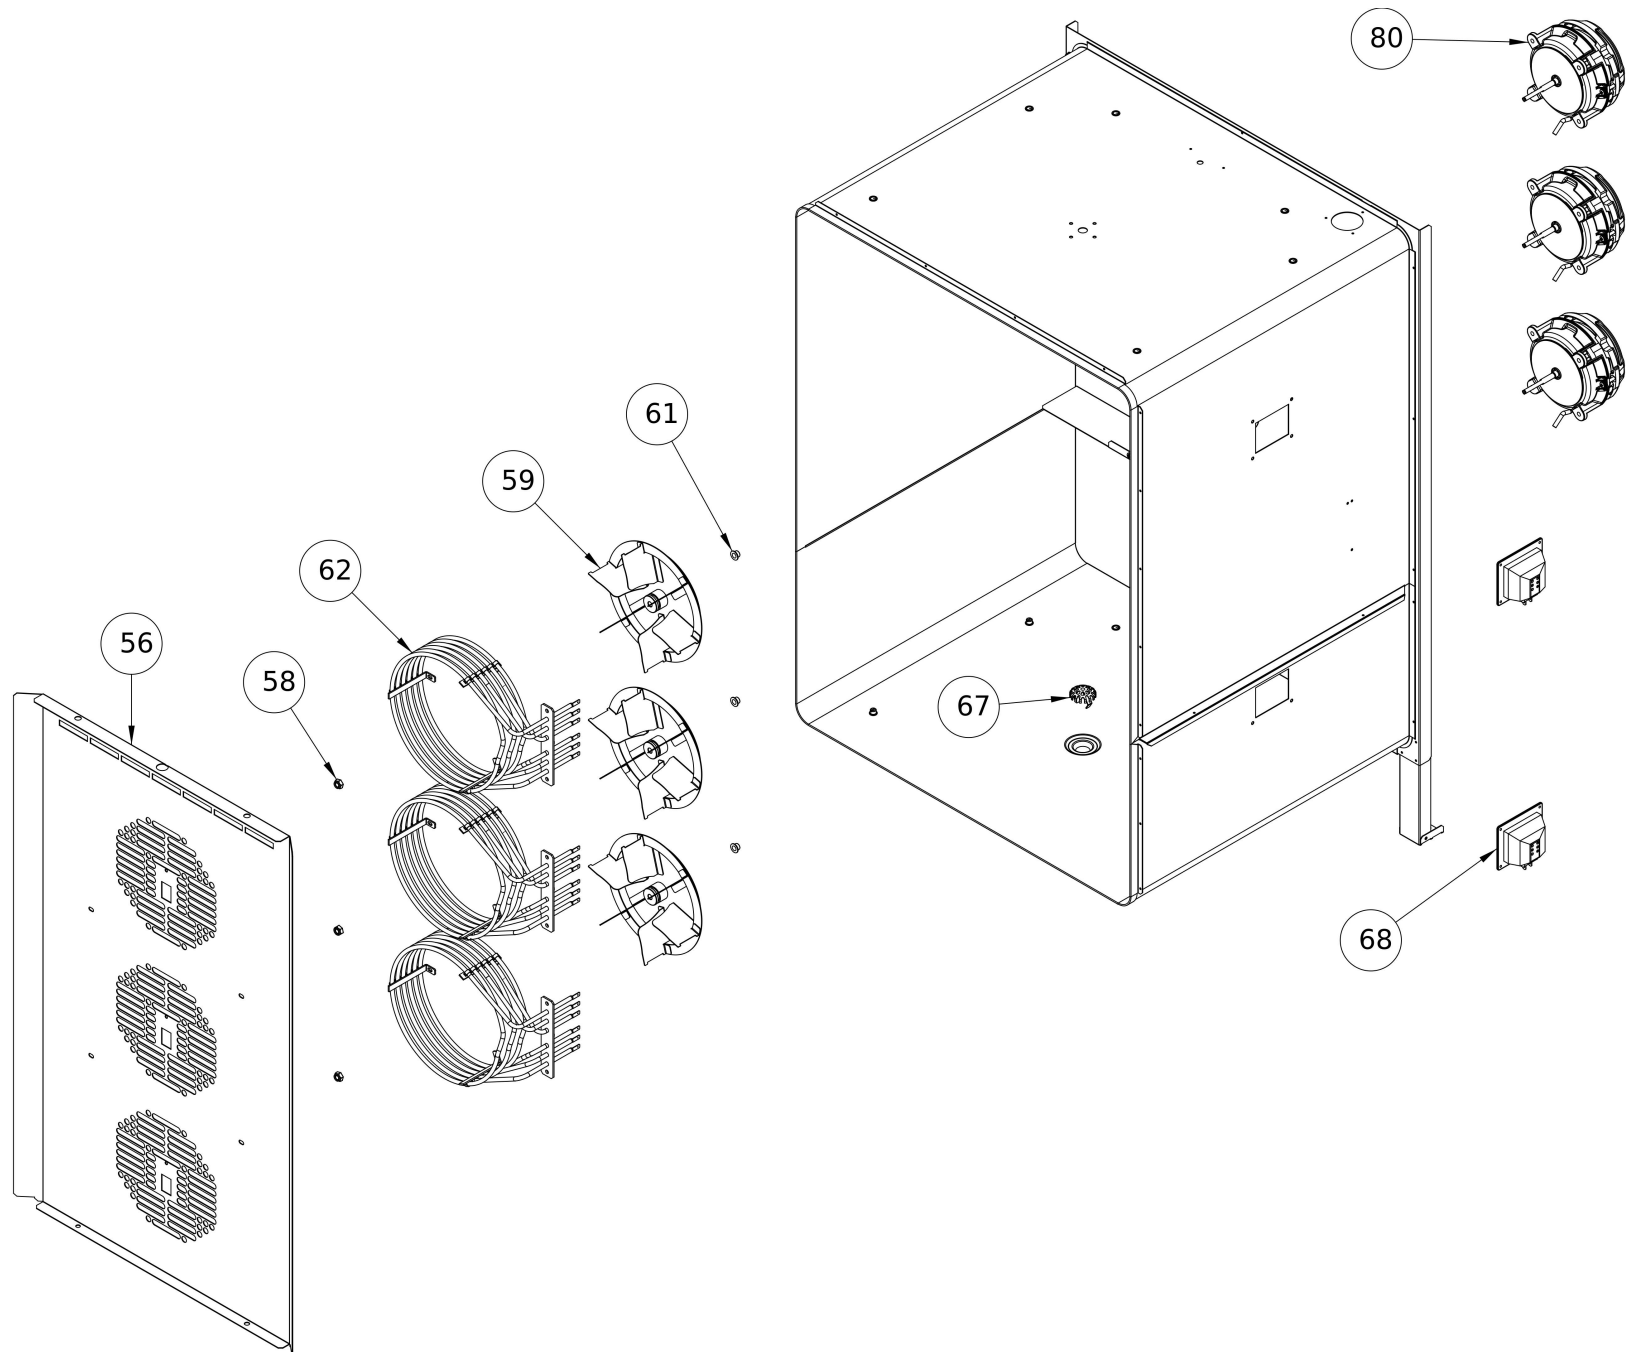

Oven body

#	Code	Description	Specification	UM	Qty
16	R20SCH00002	DISPLAY ELECTRONIC BOARD		pz	1
65	R50GUA00001	DOOR GASKET		pz	3
70	R60PER00010	HANDLE PIVOT		pz	1
78	R20PUL00002	DOOR MICRO		pz	1
83	R20REG00001	SAFETY THERMOSTAT		pz	1
91	R60PIE00002	PLASTIC FEET		pz	4
98	R20MOR00002	THERMINAL BLOCK BRIDGE		pz	1
108	R30TBS00001	BEND 90°		pz	1
115	TBC-BACK	REAR PANEL	To order share s/n	pz	1
118	R10CER00003	TOP HINGE		pz	1
119	R10CER00002	LEFT LOWER HINGE	Left hinge	pz	1
119	R10CER00007	RIGHT LOWER HINGE	Right hinge	pz	1
121	R10PIA00016	STUD PLATE		pz	1
300	R30TBS00002	DRAIN PIPE		pz	1