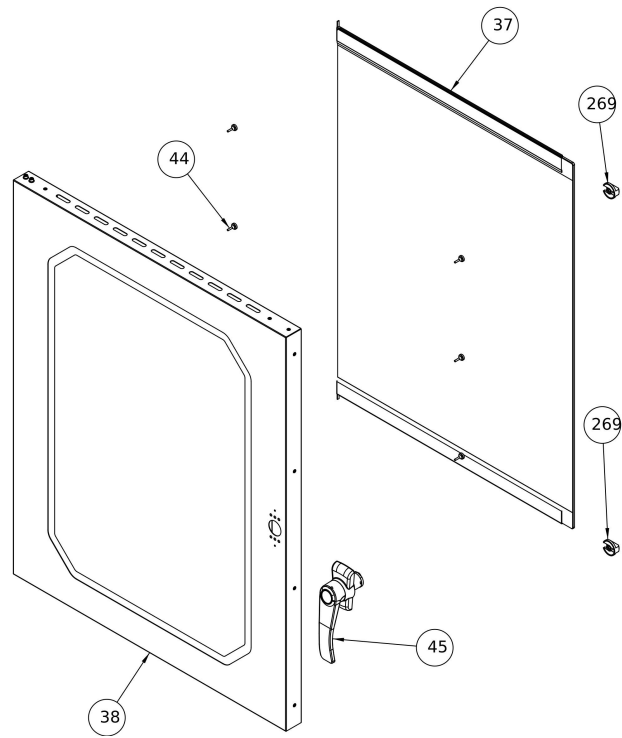

Frontal panel

#	Code	Description	Specification	UM	Qty
1	R51FRO00003	RADAX FRONTAL STICKER	For Radax oven	pz	1
1	R51FRO00011	TATRA FRONTAL STICKER	For Tatra oven	pz	1
9	R85CRU00004	Frontal panel		pz	1
16	R20SCH00002	DISPLAY ELECTRONIC BOARD		pz	1

Electrical box

#	Code	Description	Specification	UM	Qty
79	R20MOR00001	TERMINAL BLOCK		pz	1
82	R20TEL00002	BRAKER		pz	3
341	R20CND00002	CAPACITOR 6,3 ?F	Single speed oven	pz	3
341	R20CND00003	CAPACITOR 8 ?F	Two speeds oven	pz	3
438	R20MOR00006	2 POLES TERMINAL BLOCK		pz	1
455	R20MOR00003	10 POLES TERMINAL BLOCK		pz	1

Door

#	Code	Description	Specification	UM	Qty
37	R85AVI00002	DOOR INTERNAL GLASS		pz	1
38	R85AVE00002	DOOR EXTERNAL GLASS	To order share s/n	pz	1
39	R85PTA00004	DOOR ASSEMBLY	To order share s/n	pz	1
44	040TAP00015	INTERNAL GLASS HINGE		pz	8
45	R60MNG00001	BLACK DOOR HANDLE	For Tatra oven	pz	1
45	R60MNG00002	BLUE LEFT DOOR HANDLE	For Radax oven	pz	1
269	R50PAR00007	GLASS BLOCKING KNOB		pz	2

Oven body

#	Code	Description	Specification	UM	Qty
16	R20SCH00002	DISPLAY ELECTRONIC BOARD		pz	1
65	R50GUA00001	DOOR GASKET		pz	3
70	R60PER00010	HANDLE PIVOT		pz	1
78	R20PUL00002	DOOR MICRO		pz	1
83	R20REG00001	SAFETY THERMOSTAT		pz	1
91	R60PIE00002	PLASTIC FEET		pz	4
98	R20MOR00002	THERMINAL BLOCK BRIDGE		pz	1
108	R30TBS00001	BEND 90°		pz	1
115	TBC-BACK	REAR PANEL	To order share s/n	pz	1
118	R10CER00003	TOP HINGE		pz	1
119	R10CER00002	LEFT LOWER HINGE	Left hinge	pz	1
119	R10CER00007	RIGHT LOWER HINGE	Right hinge	pz	1
121	R10PIA00016	STUD PLATE		pz	1
300	R30TBS00002	DRAIN PIPE		pz	1