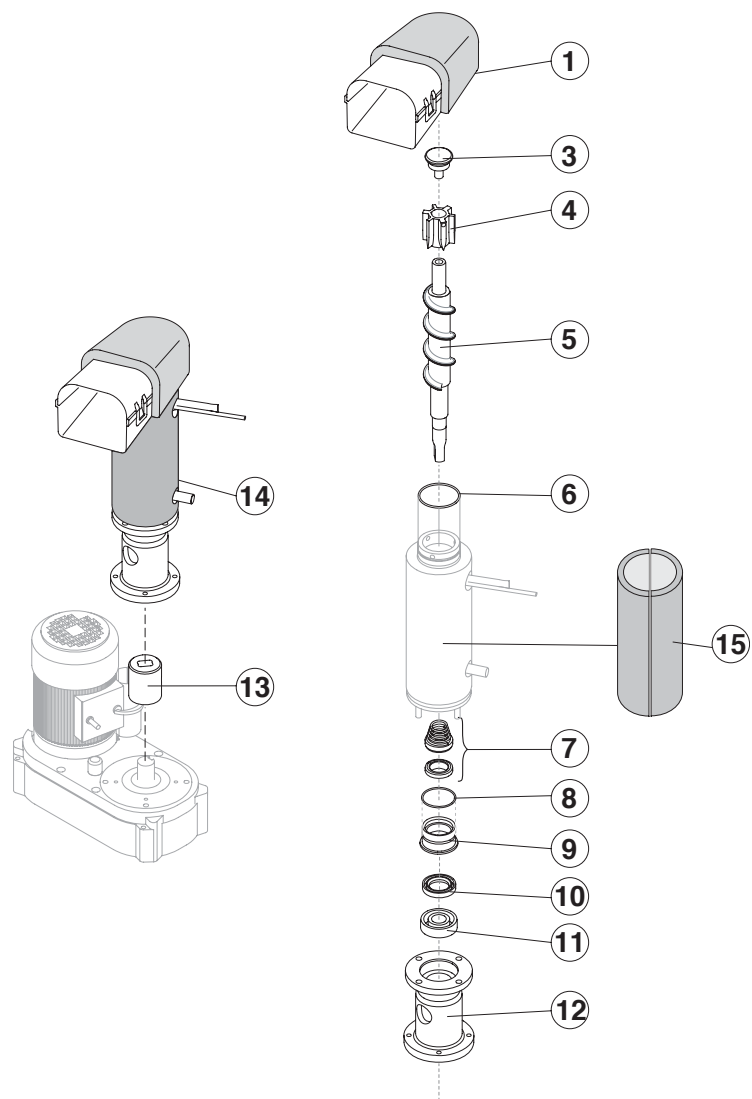

Ref.	Spare Description	Code
1	Top Assembly	C22150
2	Grey Rear Panel	C21215GR
3	Rear Grid	D12014
4	Foamed Cabinet Assy	See Table
5	Foot Adjustable	20613
6	Front Panel	C221488
7	On-Off switch Frame	10696
8	Filter	18243
9	Grid	10697
10	Grid Assembly	C10697
11	Resinate Logo	241330
12	Door Assembly	C10360
13	Cover for Ice Exhaust	221385

EVAPORATOR

Ref.	Spare Description	Code
1	Ice Exhaust with insulartig cap	C10648
3	Ice Breaker	20915
4	Extruder with bearings assembly	C201001
5	Auger	201000
6	OR Gasket 4325	20987
7	Ceramic Seal	20937
8	OR Gasket 3162 mat. NBR70	20429
9	Reduction Ring	20785
10	Seal Ring	20985
11	Bearing	20917
12	Flange	20916
13	Joint	D20630
14	Evaporator Assy	C11174
15	Insulating Cap	18205

HYDRAULIC CIRCUIT

Common Parts

Ref.	Spare Description	Code
1	Water Outlet Nipple	10472
2	Silicone Gasket	13219
4*	Double Switch Basin Assembly	C10708
5	Semirigid Polyethylene Gasket	13007
6	Bin Discharge Nut	10096
8	Microswitch	23055

Parts for Air-Cooled Version Only

Ref.	Spare Description	Code
7	Discharges Manifold	C10235

Parts for Water-Cooled Version Only

Ref.	Spare Description	Code
7	Discharges Manifold	C10240

ELECTRIC PARTS

Rev. 01 - 12/03/2019