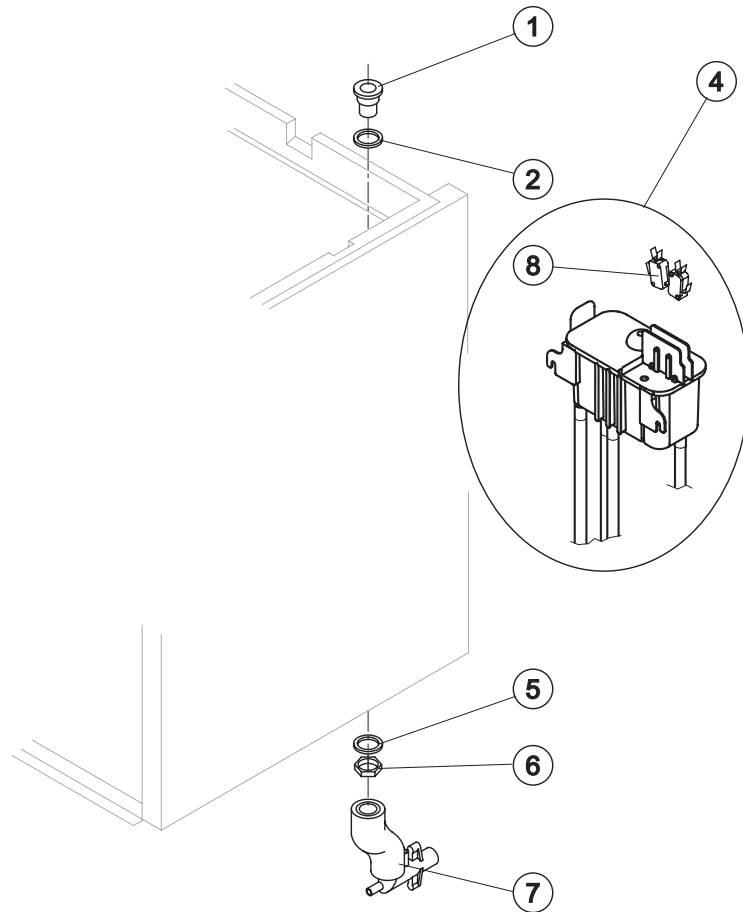

Parts for Air-Cooled Version Only

Ref.	Spare Description	Code
1	Sucking Fan	20096
4	Air Condenser	Current Version 201221
4	Air Condenser	Till s/n. 879198 201131

Parts for Water-Cooled Version Only

Ref.	Spare Description	Code
1	Sucking Fan	10213
2	Water Condenser	14057

EVAPORATOR

Ref.	Spare Description	Code
1	Ice Exhaust with insulartig cap	C10648
3	Ice Breaker	20915
4	Extruder with bearings assembly	C201001
5	Auger	201000
6	OR Gasket 4325	20987
7	Ceramic Seal	20937
8	OR Gasket 3162 mat. NBR70	20429
9	Reduction Ring	20785
10	Seal Ring	20985
11	Bearing	20917
12	Flange	20916
13	Joint	D20630
14	Evaporator Assy	C11174
15	Insulating Cap	18205

HYDRAULIC CIRCUIT

Common Parts

Ref.	Spare Description	Code
1	Water Outlet Nipple	10472
2	Silicone Gasket	13219
4*	Double Switch Basin Assembly	C10708
5	Semirigid Polyethylene Gasket	13007
6	Bin Discharge Nut	10096
8	Microswitch	23055