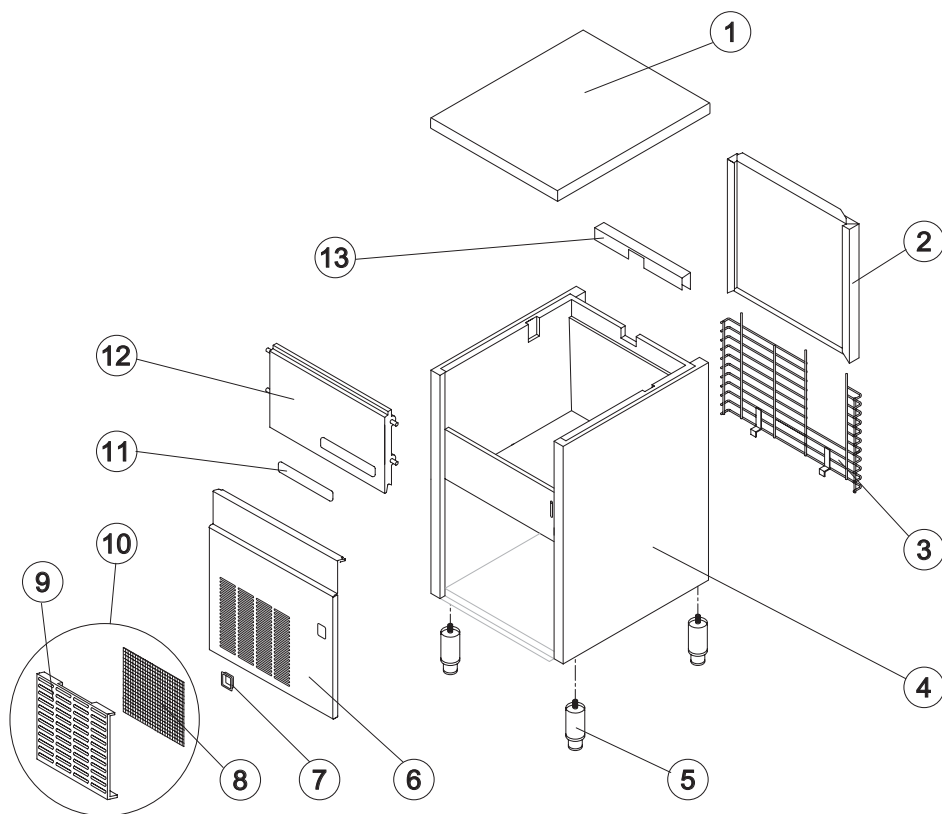

SHELL ASSY

Rev. 01 - 12/03/2019

Ref.	Spare Description	Code
1	Top Assembly	C22150
2	Grey Rear Panel	C21215GR
3	Rear Grid	D12014
4	Foamed Cabinet Assy	See Table
5	Foot Adjustable	20613
6	Front Panel	C221488
7	On-Off switch Frame	10696
8	Filter	18243
9	Grid	10697
10	Grid Assembly	C10697
11	Resinate Logo	241330
12	Door Assembly	C10360
13	Cover for Ice Exhaust	221385

Ref. 1 - Foamed Cabinet Assy

Condensation	Code
Air	C11153A
Water	C11153W