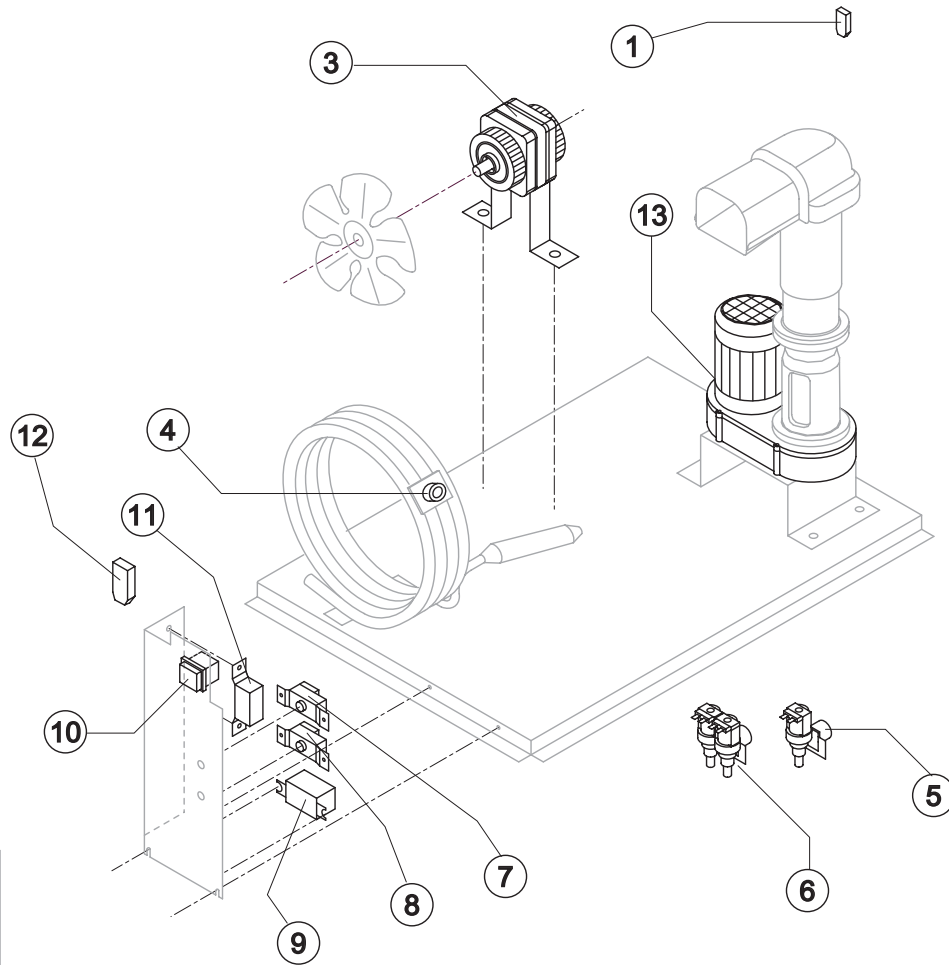

HYDRAULIC CIRCUIT

Common Parts

Ref.	Spare Description	Code
1	Water Outlet Nipple	10472
2	Silicone Gasket	13219
4*	Double Switch Basin Assembly	C10708
5	Semirigid Polyethylene Gasket	13007
6	Bin Discharge Nut	10096
8	Microswitch	23055

Parts for Air-Cooled Version Only

Ref.	Spare Description	Code
7	Discharges Manifold	C10235

Parts for Water-Cooled Version Only

Ref.	Spare Description	Code
7	Discharges Manifold	C10240

ELECTRIC PARTS

Rev. 01 - 12/03/2019

Common Parts

Ref.	Spare Description	Code
1	Anti Radio Interference Filter	C23457
7*	Bin Thermostat	R23005
8*	Evaporator Thermostat	R23591
9*	Relay	23190
10*	Green Light Switch (On-Off)	23327
11*	Fan cycle switch	231123
12	Anti Radio Interference Filter	C23459
13	Gearmotor	231060