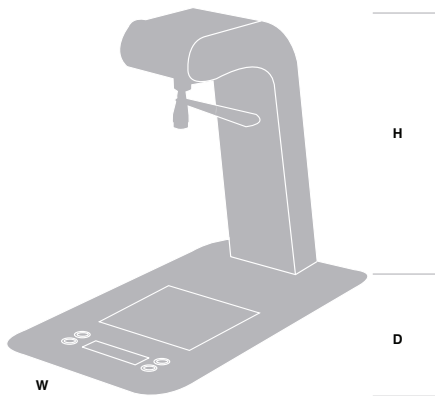

Precision brewing station for
brew-by-brew excellence

Über Boiler

Features

Incorporates water drain, weighing scales,
timer and high precision temperature delivery
0.1°C accurate with patented APLogic™ software
Variable manual control flow rate
Joystick for directional flow
For high precision applications

Options

Über Boiler

Ideal for high precision manual
brewing of speciality coffee and tea.

Über Boiler	Order Code	Immediate Draw Off	Output Per Hour	Cups Per Hour	Dimensions (mm) Over Counter	Dimensions (mm) Under Counter	Power @ 230V	Weight (kg)	Packing (mm) Dimensions	Qty Pallet	Plumbing Requirements
Über Boiler	1000680	6L	28.0L	156	*470x250x400	*405x190x400	2.8kW	24	570x340x1000	5	3/4" BSP