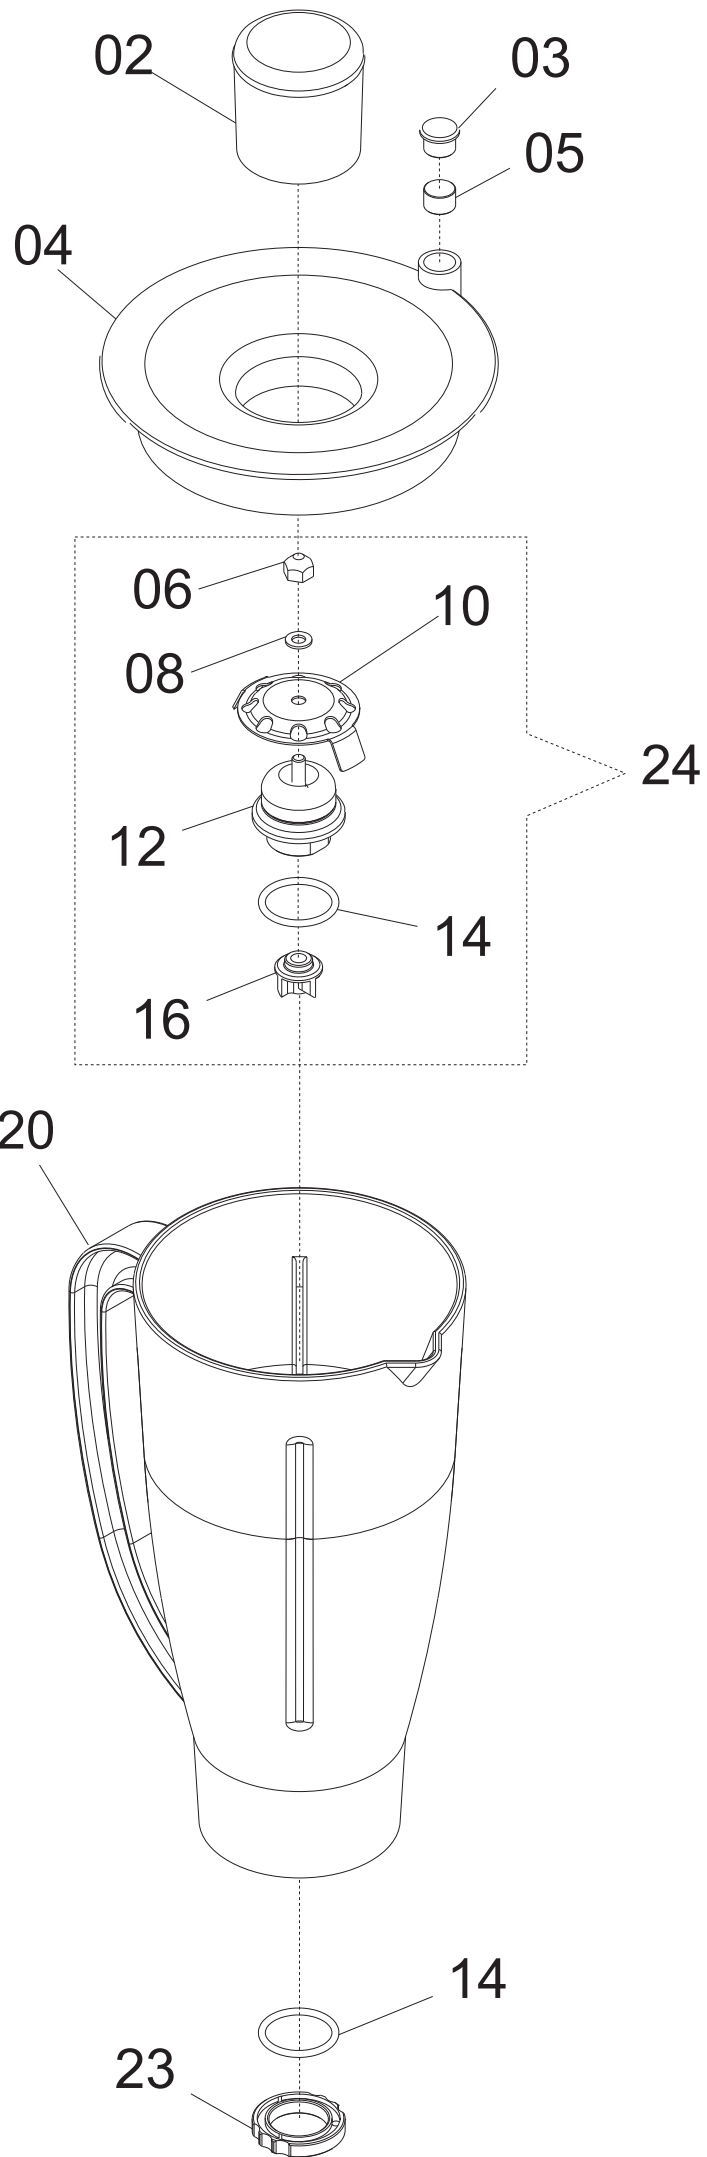

Ref	Code	Name
2	IB4050905	TRANSPARENT CAP FOR BLENDER
3	IB4000805	MAGNET CAP FOR DRAGONE
4	IB4000821	LID WITH MAGNET FOR DRAGONE
5	IB5820810	LID MAGNET FOR DRAGONE
6	IB2000944	SHAFT NUT _ DRAGONE Y15
8	IB77R05	RONDELL.INOX D 05 PLL
10	IB2200105	FRUSTA FRAPPE DRAGONE FMR
12	IB9867005	BEARINGS ASSEMBLY FOR DRAGONE
14	IB4104033	OR 3100 _ TORNADO
16	IB2100812	BLADE DRIVER M6 SX DRAGONE
20	IB4050802	LEXAN JAR L.1,5L DRG
23	IB2000813	RETAINING RING BEARING _ DRAGONE
24	IB9867000	ASS.BASE IX.CAFFI€ MONT.DRG FMR