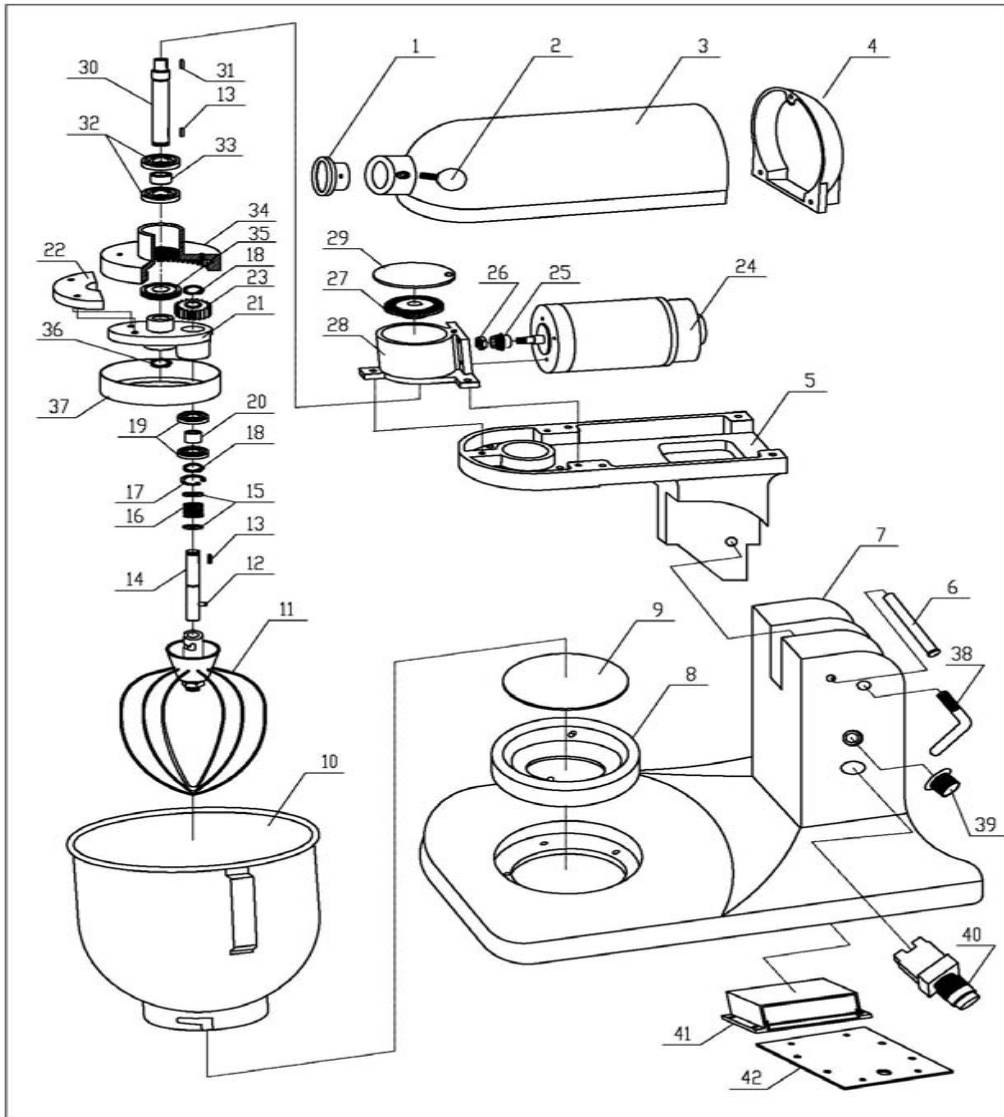

B7L Explosion Figure Parts List

ITEM	NAME	CODE	QTY
1	Front cover	B7LB-01	1
2	Front cover lock handle	B7LB-02	1
3	Top cover	B7LB-03	1
4	Rear cover	B7LB-04	1
5	Horizontal plane	B7LB-05	1
6	Pin	B7LB-06	1
7	Pedestal	B7LB-07	1
8	Bowl base	B7LB-08	1
9	Bowl gasket	B7LB-09	1
10	Bowl	B7LB-10	1
11	Whip	B7LB-11	1
12	Round pin	φ4×16	1
13	Flat key	A4×10	2
14	Planet pinion shaft	B7LB-12	1
15	Spring collar	B7LB-13	2
16	Spring	B7LB-14	1
17	Hole with elastic ring	21	1
18	Shaft with elastic ring	12	1
19	Bearing	61801	2
20	Shaft sleeve	B7LB-15	1
21	Eccentric block	B7LB-16	1
22	Balance of iron	B7LB-17	1

23	Planet wheel	B7LB-18	1
24	Motor	B7LB-19	1
25	Driving bevel gear	B7LB-20	1
26	Nut	M8	1
27	Passive bevel gear	B7LB-21	1
28	Gear box	B7LB-22	1
29	Sealing cover	B7LB-23	1
30	Principal axis	B7LB-24	1
31	Flat key	A3×10	2
32	Bearing	202	2
33	Shaft sleeve	B7LB-25	1
34	Internal gear	B7LB-26	1
35	Adjusting nut	B7LB-27	1
36	Shaft with elastic ring	15	1
37	Collecting ring	B7LB-28	1
38	Horizontal plane lock handle	B7LB-29	1
39	Speed controller	WTH(118)470K-2W	1
40	Switch	LA125D	1
41	Circuit board	B7LB-30	1
42	Electrical plate	B7LB-31	1