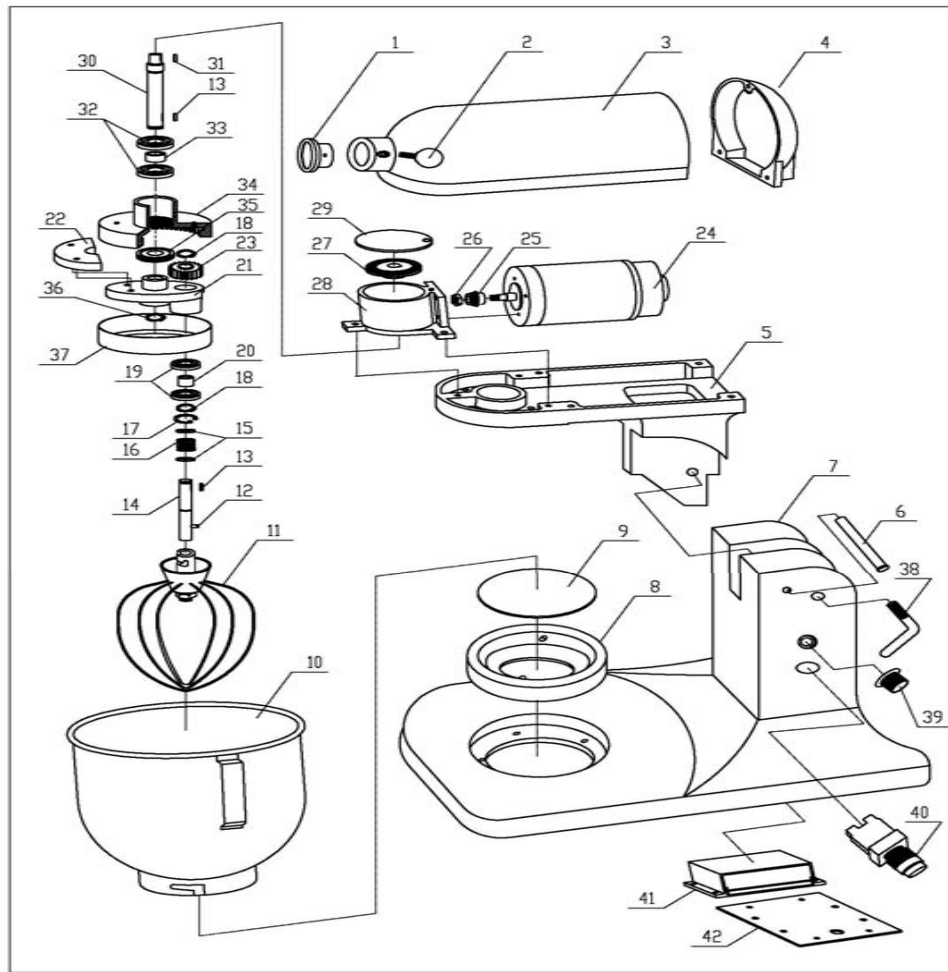

B7L Explosion Figure Parts List

ITEM	NAME	CODE	QTY
1	Front cover	B7LB-01	1
2	Front cover lock handle	B7LB-02	1
3	Top cover	B7LB-03	1
4	Rear cover	B7LB-04	1
5	Horizontal plane	B7LB-05	1
6	Pin	B7LB-06	1
7	Pedestal	B7LB-07	1
8	Bowl base	B7LB-08	1
9	Bowl gasket	B7LB-09	1
10	Bowl	B7LB-10	1
11	Whip	B7LB-11	1
12	Round pin	φ4×16	1
13	Flat key	A4×10	2
14	Planet pinion shaft	B7LB-12	1
15	Spring collar	B7LB-13	2
16	Spring	B7LB-14	1
17	Hole with elastic ring	21	1
18	Shaft with elastic ring	12	1
19	Bearing	61801	2
20	Shaft sleeve	B7LB-15	1
21	Eccentric block	B7LB-16	1
22	Balance of iron	B7LB-17	1

23	Planet wheel	B7LB-18	1
24	Motor	B7LB-19	1
25	Driving bevel gear	B7LB-20	1
26	Nut	M8	1
27	Passive bevel gear	B7LB-21	1
28	Gear box	B7LB-22	1
29	Sealing cover	B7LB-23	1
30	Principal axis	B7LB-24	1
31	Flat key	A3×10	2
32	Bearing	202	2
33	Shaft sleeve	B7LB-25	1
34	Internal gear	B7LB-26	1
35	Adjusting nut	B7LB-27	1
36	Shaft with elastic ring	15	1
37	Collecting ring	B7LB-28	1
38	Horizontal plane lock handle	B7LB-29	1
39	Speed controller	WTH(118)470K-2W	1
40	Switch	LA125D	1
41	Circuit board	B7LB-30	1
42	Electrical plate	B7LB-31	1