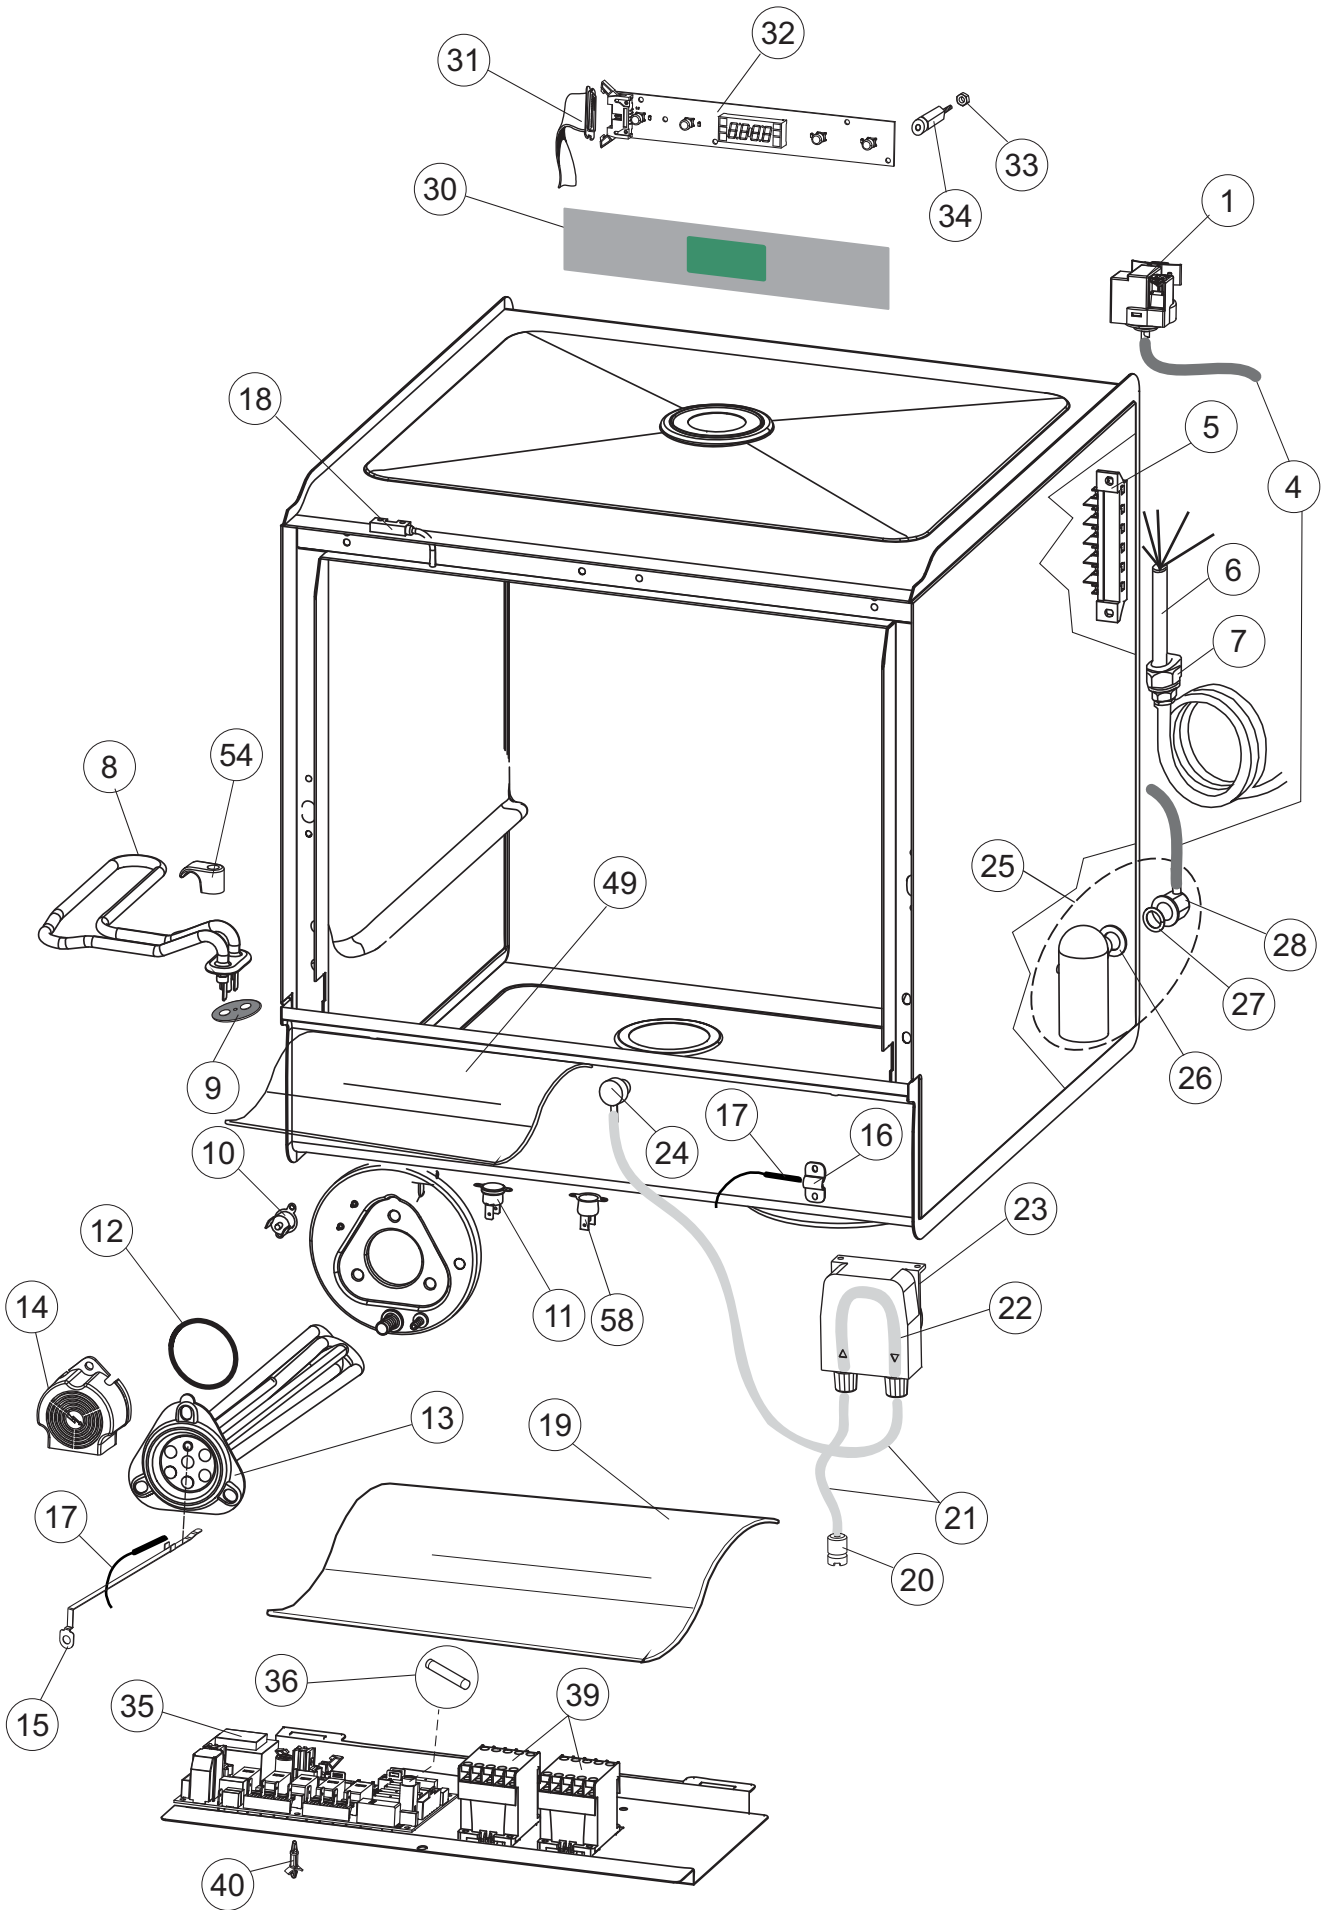

# 6

(\*) Recommended spare part.

Page	Spare part position	Spare part code no.	Old code number	Description	U.m.	Price euro
1	1	004368		COVER	1	
1	2	022171		BACK PANEL	1	
1	3	035113		SUPPORT BRACKET	1	
1	4	437081		DOOR GASKET 50/505	1	
1	5	994012		DOOR LOCK FOR DISHWASHERS	1	
1	6	417041		DOOR CLOSING CONTACT BETA 50 (S6198)	1	
1	7	307003		NUT OF TOP DOOR-STOP BAR	1	
1	8	029838		DOOR	1	
1	9	325066		DOOR CLOSURE STAKE FOR GLASSWASHERS	1	
1	10	311032		DOOR BRACKET	1	
1	11	325036		PIVOT	1	
1	12	304021		DOOR TIE ROD FOR DISHWASHER (S6323)	1	
1	13	035112		WIRING PANEL	1	
1	14	012356		FRONT PANEL	1	
1	15	030208		PART NUMBER NO LONGER AVAILABLE		
1	16	040147		BASE FRAME LA600	1	
1	17	461029		STAINLESS STEEL FOOT 2" C/F H=125-190MM TOTAL -M12 - TIGHTENING	1	
1	18	480153		PLUG	1	
1	19	459006		CHOCK D INT 9 EST 16	1	
1	20	459004		DRAIN PUMP CHOCK	1	
1	24	040146		ADDITIONAL BASE	1	
1	25	021153		LEFT SIDE PANEL	1	
1	26	021152		RIGHT SIDE PANEL	1	
1	30	480084		PLUG	1	
1	34	449067		SPRING LA600 L=66MM	1	
1	35	015078		RACK SLIDE SX.	1	
1	36	015077		PART NUMBER NO LONGER AVAILABLE		
1	45	028117		FIXING PLATE	1	
1	46	028118		FIXING PLATE	1	
1	47	325124		PIVOT	1	
2	1	224031		PRESSURE SWITCH	1	
2	4	143235		PIPE	1	