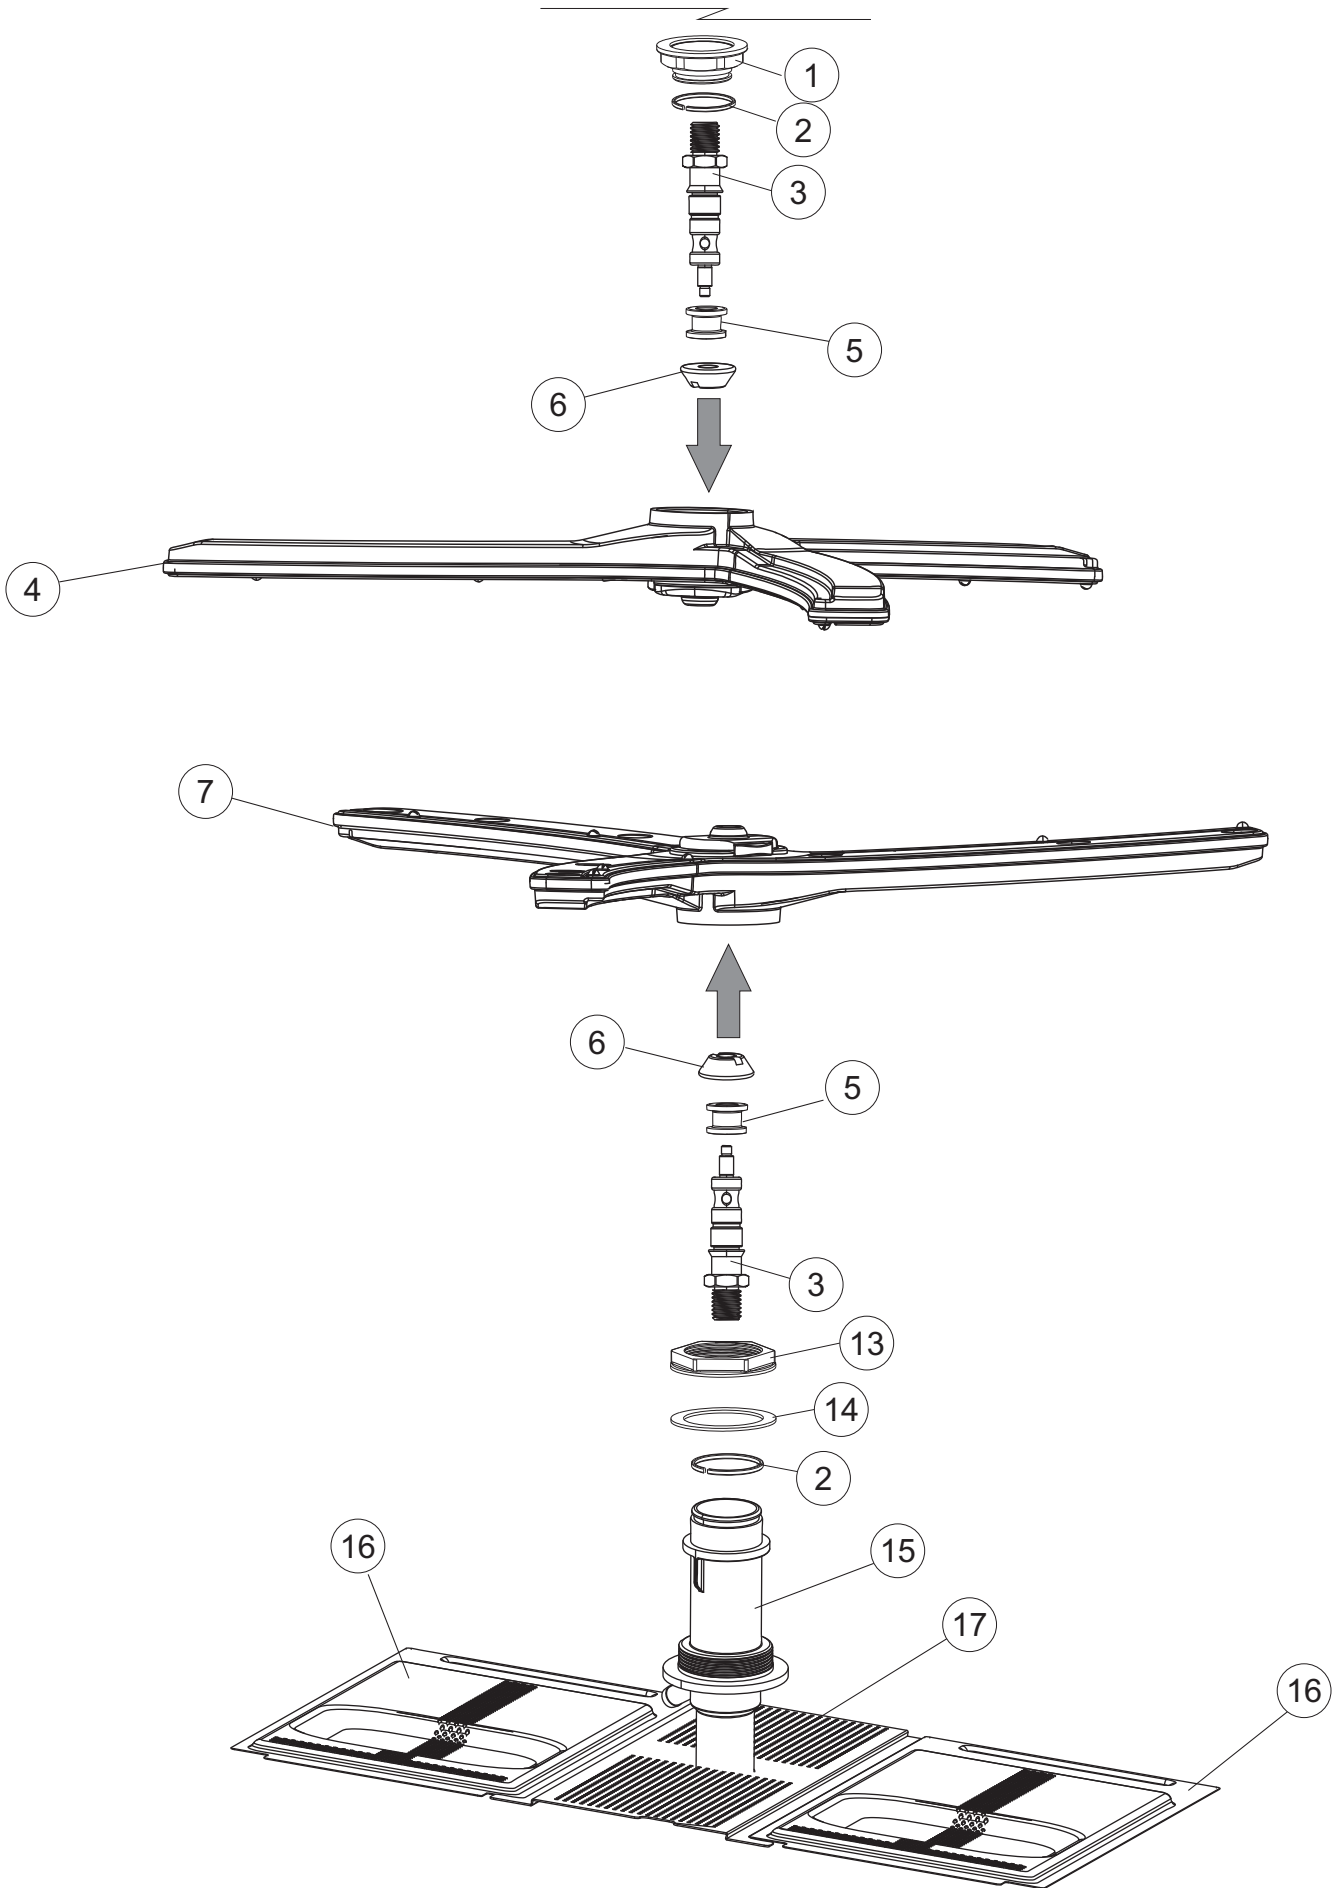

# 6

(\*) Recommended spare part.

Page	Spare part position	Spare part code no.	Old code number	Description	U.m.	Price euro
1	1	004368		COVER	1	
1	2	022171		BACK PANEL	1	
1	3	035113		SUPPORT BRACKET	1	
1	4	437081		DOOR GASKET 50/505	1	
1	5	994012		DOOR LOCK FOR DISHWASHERS	1	
1	6	417041		DOOR CLOSING CONTACT BETA 50 (S6198)	1	
1	7	307003		NUT OF TOP DOOR-STOP BAR	1	
1	8	029838		DOOR	1	
1	9	325066		DOOR CLOSURE STAKE FOR GLASSWASHERS	1	
1	10	311032		DOOR BRACKET	1	
1	11	325036		PIVOT	1	
1	12	304021		DOOR TIE ROD FOR DISHWASHER (S6323)	1	
1	13	035112		WIRING PANEL	1	
1	14	012356		FRONT PANEL	1	
1	15	030208		PART NUMBER NO LONGER AVAILABLE		
1	16	040147		BASE FRAME LA600	1	
1	17	461029		STAINLESS STEEL FOOT 2" C/F H=125-190MM TOTAL -M12 - TIGHTENING	1	
1	18	480153		PLUG	1	
1	19	459006		CHOCK D INT 9 EST 16	1	
1	20	459004		DRAIN PUMP CHOCK	1	
1	24	040146		ADDITIONAL BASE	1	
1	25	021153		LEFT SIDE PANEL	1	
1	26	021152		RIGHT SIDE PANEL	1	
1	30	480084		PLUG	1	
1	34	449067		SPRING LA600 L=66MM	1	
1	35	015078		RACK SLIDE SX.	1	
1	36	015077		PART NUMBER NO LONGER AVAILABLE		
1	45	028117		FIXING PLATE	1	
1	46	028118		FIXING PLATE	1	
1	47	325124		PIVOT	1	
2	1	224031		PRESSURE SWITCH	1	
2	4	143235		PIPE	1	