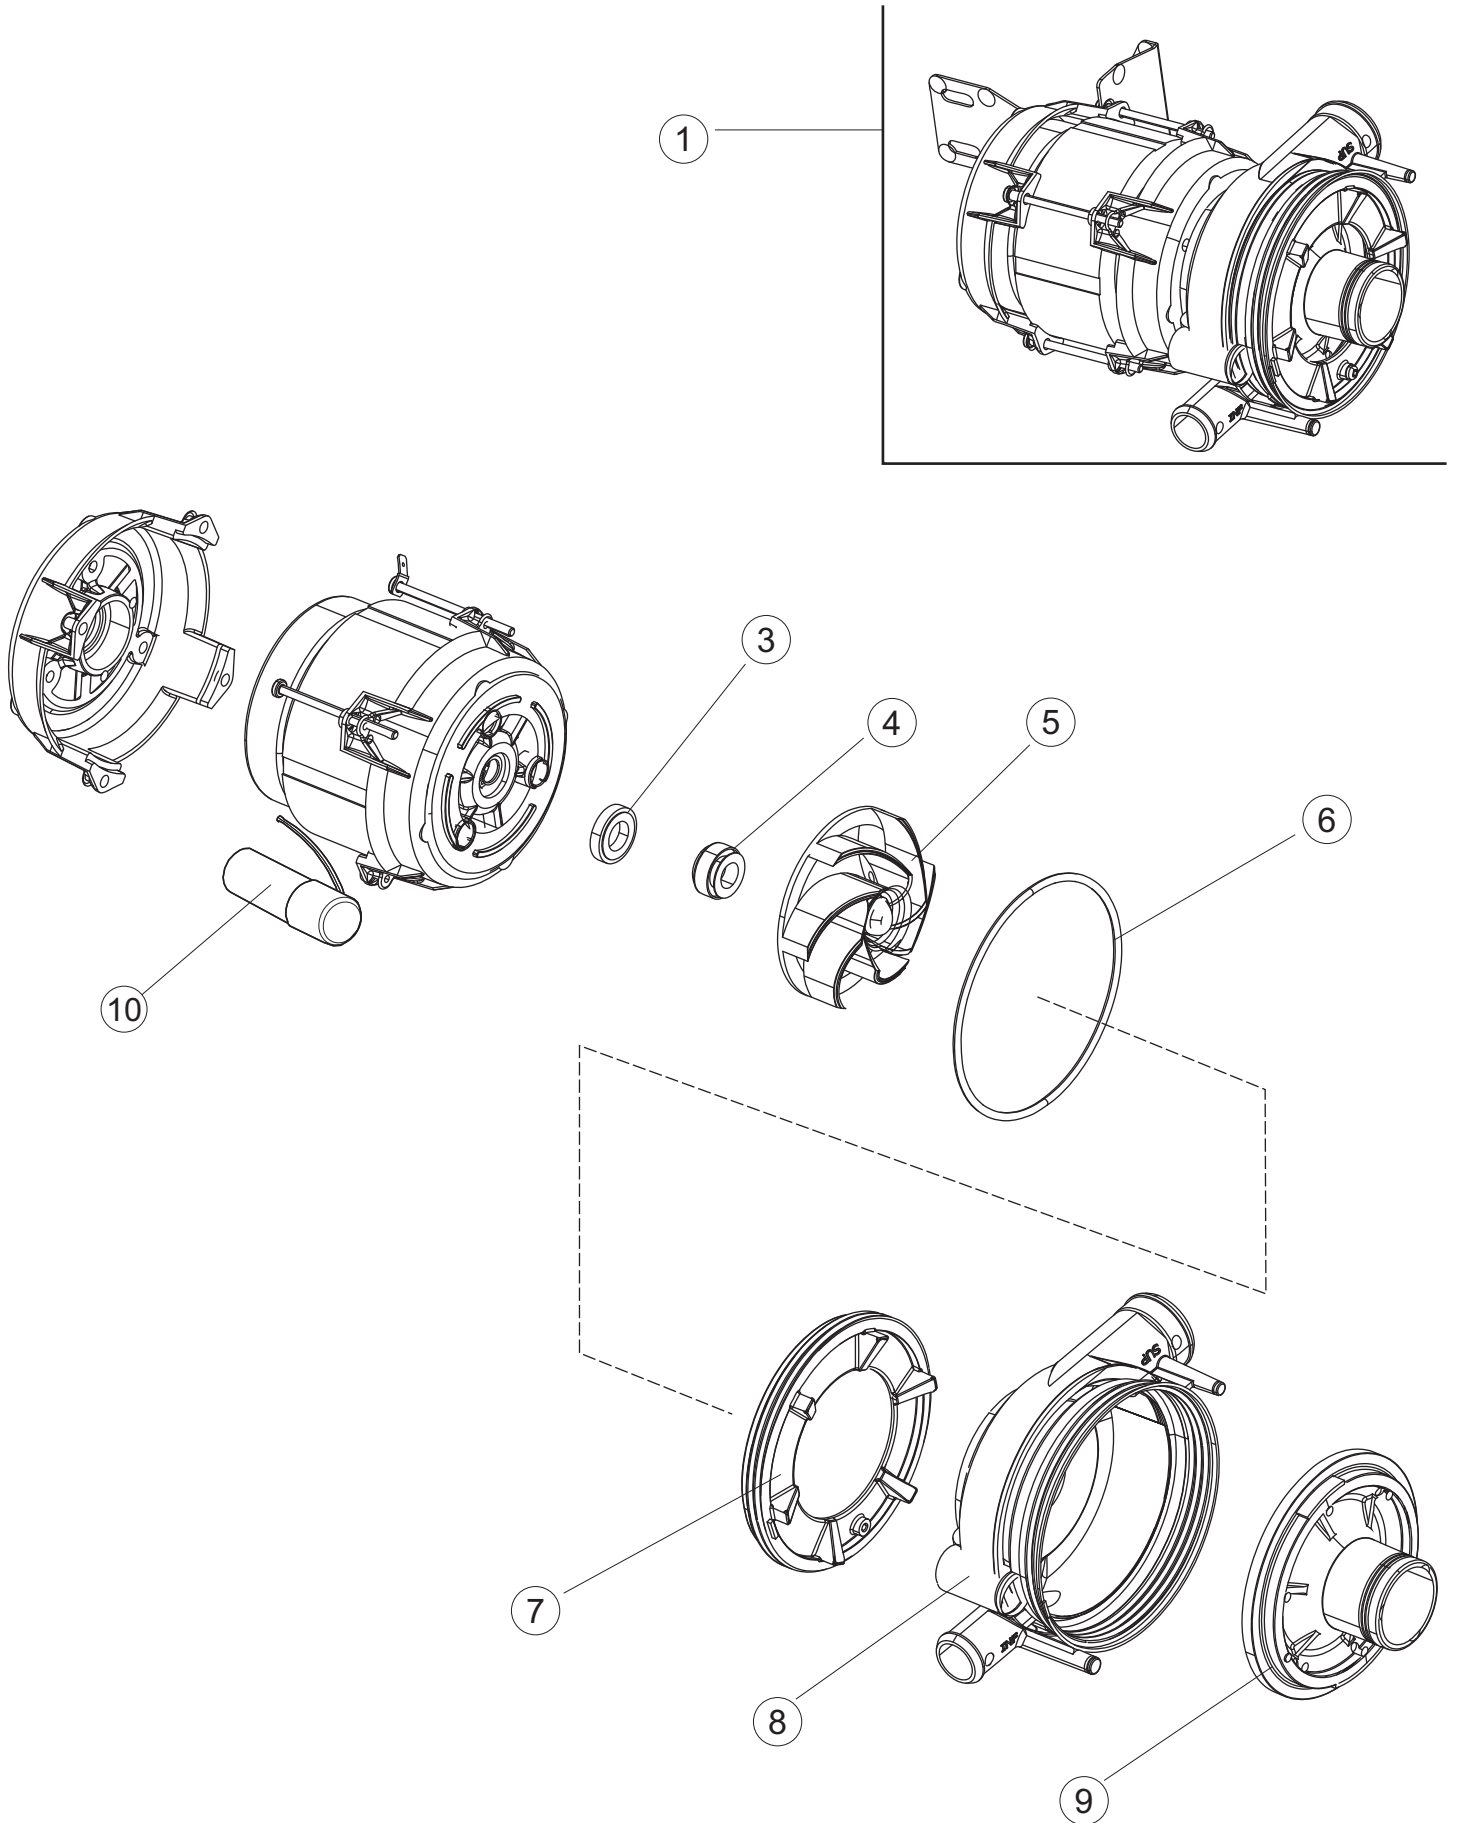

# 6

(\*) Recommended spare part.

Page	Spare part position	Spare part code no.	Old code number	Description	U.m.	Price euro
1	1	004368		COVER	1	
1	2	022171		BACK PANEL	1	
1	3	035113		SUPPORT BRACKET	1	
1	4	437081		DOOR GASKET 50/505	1	
1	5	994012		DOOR LOCK FOR DISHWASHERS	1	
1	6	417041		DOOR CLOSING CONTACT BETA 50 (S6198)	1	
1	7	307003		NUT OF TOP DOOR-STOP BAR	1	
1	8	029838		DOOR	1	
1	9	325066		DOOR CLOSURE STAKE FOR GLASSWASHERS	1	
1	10	311032		DOOR BRACKET	1	
1	11	325036		PIVOT	1	
1	12	304021		DOOR TIE ROD FOR DISHWASHER (S6323)	1	
1	13	035112		WIRING PANEL	1	
1	14	012356		FRONT PANEL	1	
1	15	030208		PART NUMBER NO LONGER AVAILABLE		
1	16	040147		BASE FRAME LA600	1	
1	17	461029		STAINLESS STEEL FOOT 2" C/F H=125-190MM TOTAL -M12 - TIGHTENING	1	
1	18	480153		PLUG	1	
1	19	459006		CHOCK D INT 9 EST 16	1	
1	20	459004		DRAIN PUMP CHOCK	1	
1	24	040146		ADDITIONAL BASE	1	
1	25	021153		LEFT SIDE PANEL	1	
1	26	021152		RIGHT SIDE PANEL	1	
1	30	480084		PLUG	1	
1	34	449067		SPRING LA600 L=66MM	1	
1	35	015078		RACK SLIDE SX.	1	
1	36	015077		PART NUMBER NO LONGER AVAILABLE		
1	45	028117		FIXING PLATE	1	
1	46	028118		FIXING PLATE	1	
1	47	325124		PIVOT	1	
2	1	224031		PRESSURE SWITCH	1	
2	4	143235		PIPE	1	