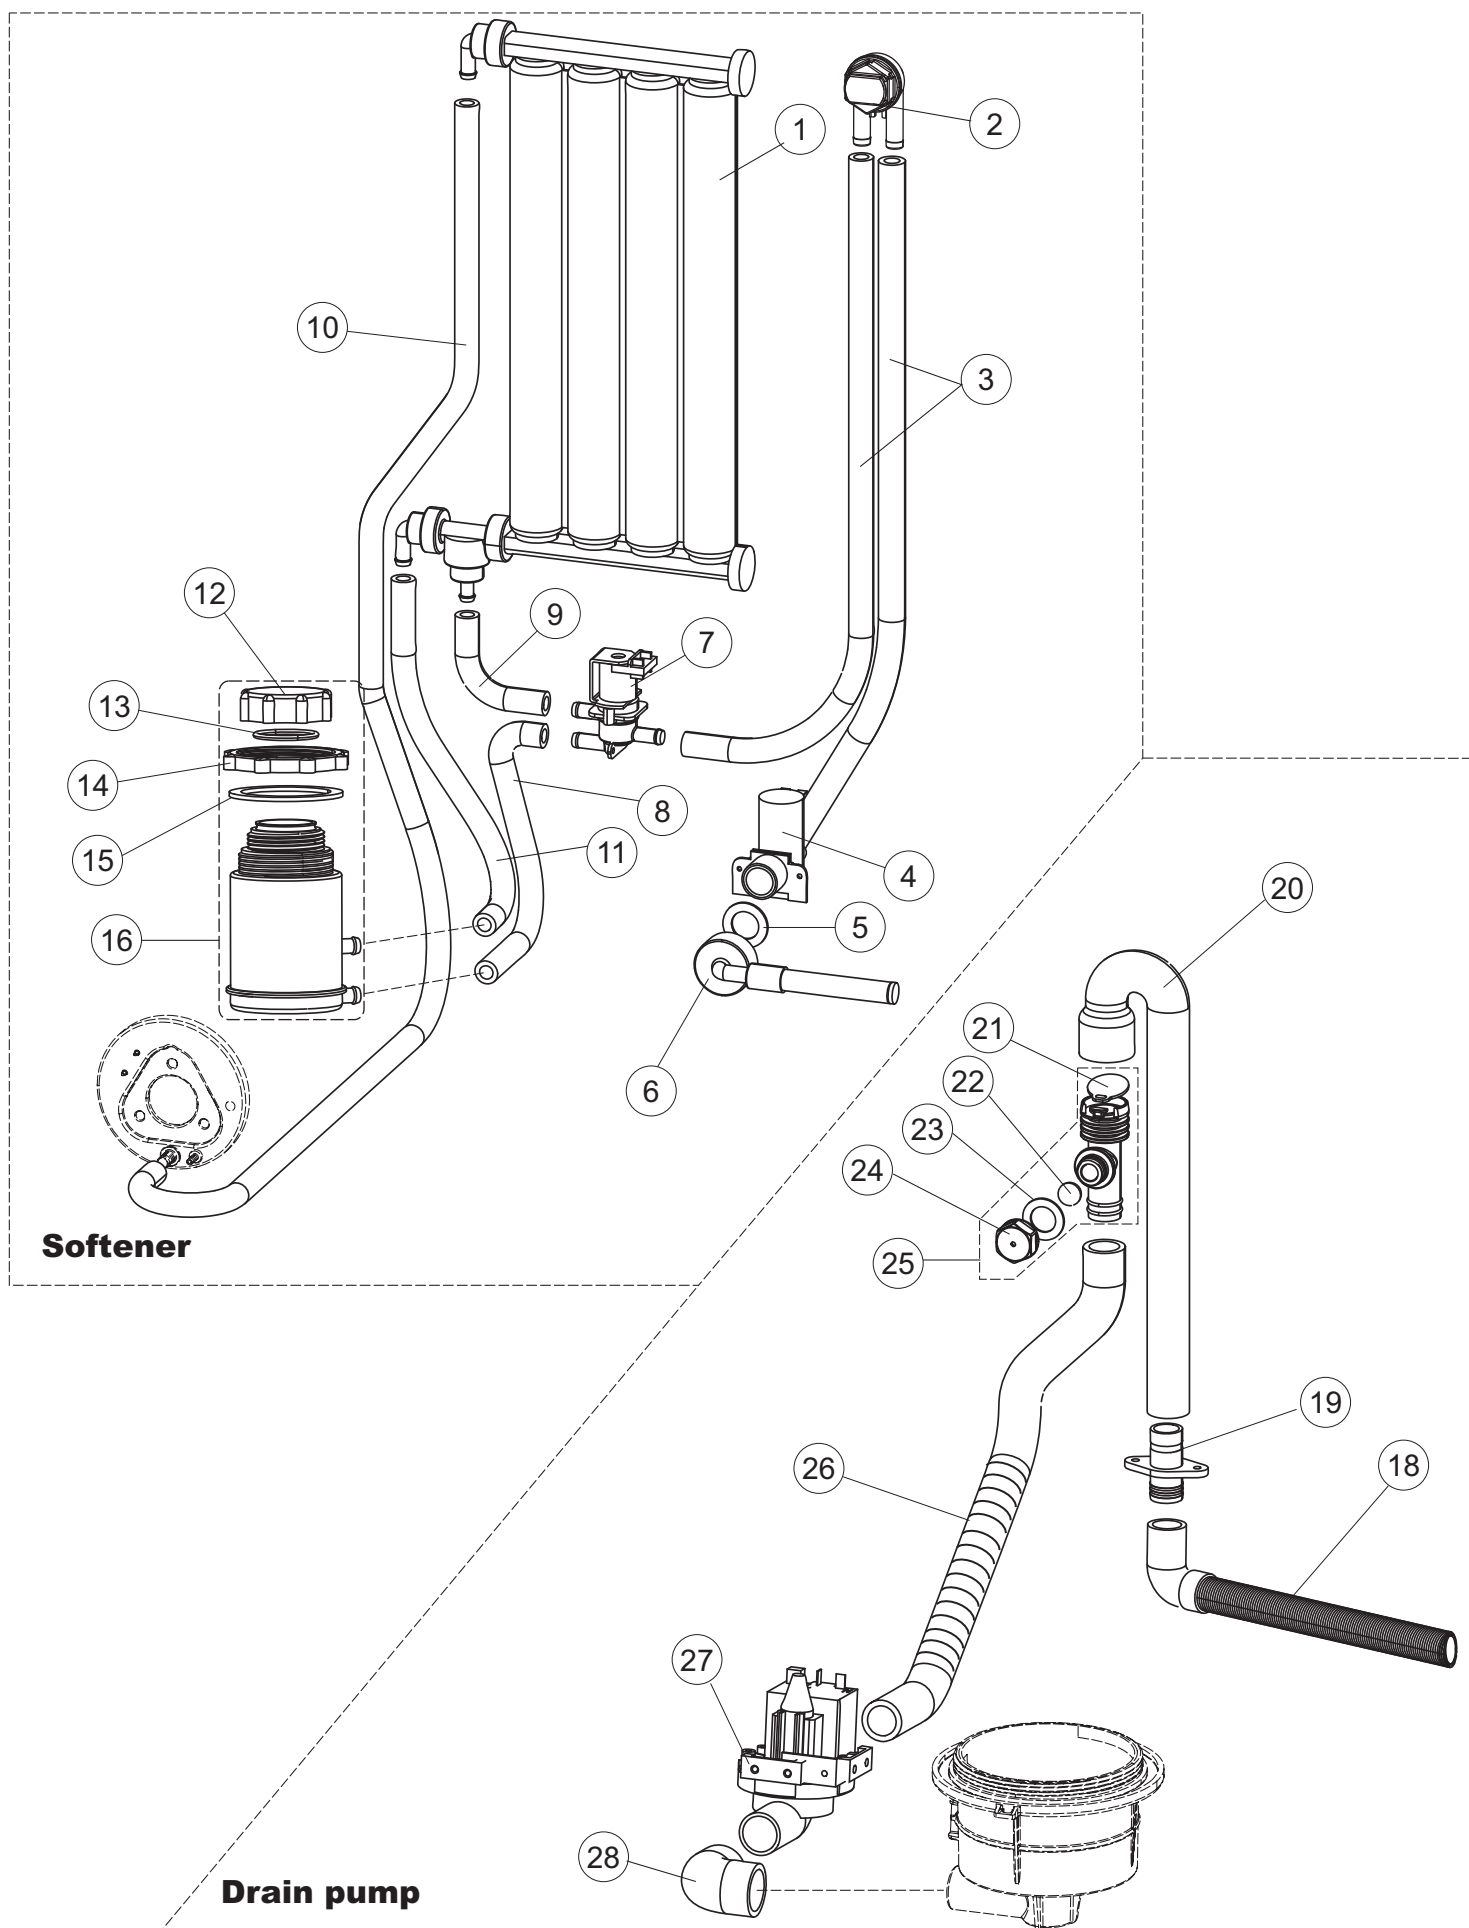

# 6

(\*) Recommended spare part.

Page	Spare part position	Spare part code no.	Old code number	Description	U.m.	Price euro
1	1	004368		COVER	1	
1	2	022171		BACK PANEL	1	
1	3	035113		SUPPORT BRACKET	1	
1	4	437081		DOOR GASKET 50/505	1	
1	5	994012		DOOR LOCK FOR DISHWASHERS	1	
1	6	417041		DOOR CLOSING CONTACT BETA 50 (S6198)	1	
1	7	307003		NUT OF TOP DOOR-STOP BAR	1	
1	8	029838		DOOR	1	
1	9	325066		DOOR CLOSURE STAKE FOR GLASSWASHERS	1	
1	10	311032		DOOR BRACKET	1	
1	11	325036		PIVOT	1	
1	12	304021		DOOR TIE ROD FOR DISHWASHER (S6323)	1	
1	13	035112		WIRING PANEL	1	
1	14	012356		FRONT PANEL	1	
1	15	030208		PART NUMBER NO LONGER AVAILABLE		
1	16	040147		BASE FRAME LA600	1	
1	17	461029		STAINLESS STEEL FOOT 2" C/F H=125-190MM TOTAL -M12 - TIGHTENING	1	
1	18	480153		PLUG	1	
1	19	459006		CHOCK D INT 9 EST 16	1	
1	20	459004		DRAIN PUMP CHOCK	1	
1	24	040146		ADDITIONAL BASE	1	
1	25	021153		LEFT SIDE PANEL	1	
1	26	021152		RIGHT SIDE PANEL	1	
1	30	480084		PLUG	1	
1	34	449067		SPRING LA600 L=66MM	1	
1	35	015078		RACK SLIDE SX.	1	
1	36	015077		PART NUMBER NO LONGER AVAILABLE		
1	45	028117		FIXING PLATE	1	
1	46	028118		FIXING PLATE	1	
1	47	325124		PIVOT	1	
2	1	224031		PRESSURE SWITCH	1	
2	4	143235		PIPE	1	