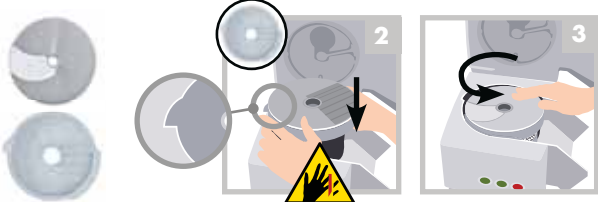

2c Frites / French Fries / Frieten / Pommes frites